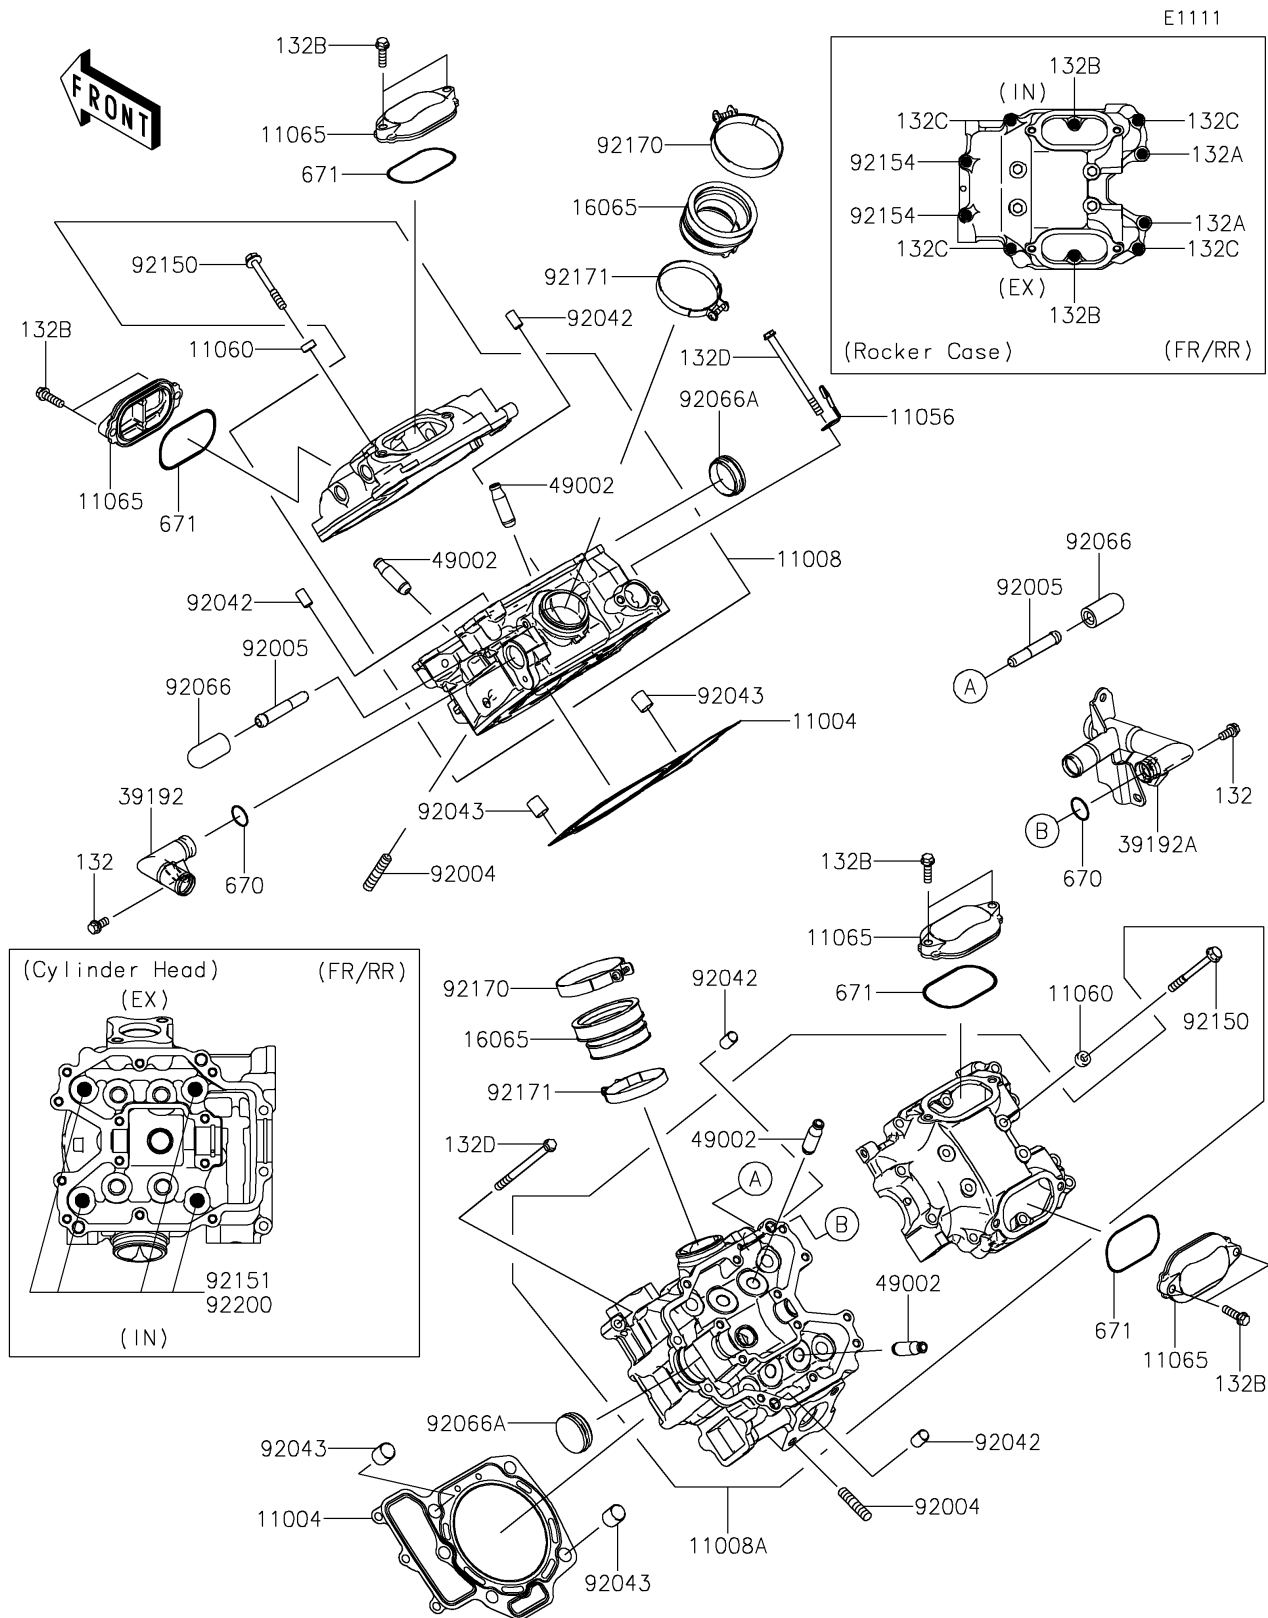

2020 BRUTE FORCE® 750 4x4i EPS

PARTS DIAGRAM

Cylinder Head

2020 BRUTE FORCE® 750 4x4i EPS

PARTS LIST Cylinder Head

ITEM NAME	PART NUMBER	QUANTITY
-----------	-------------	----------
