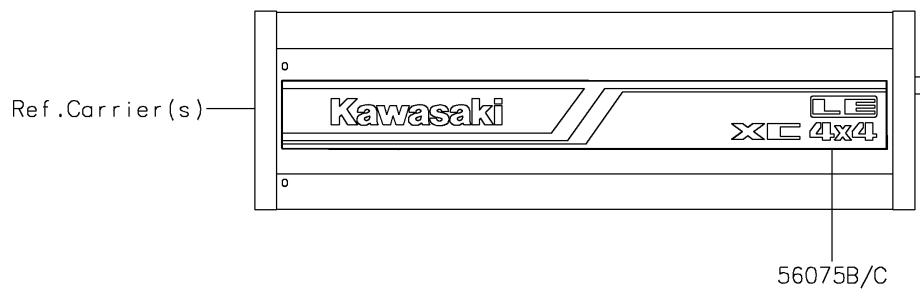

2019 MULE SX™ 4x4 XC LE FI

PARTS DIAGRAM

Decals

F2861

2019 MULE SX™ 4x4 XC LE FI

PARTS LIST

Decals

ITEM NAME

PART NUMBER

QUANTITY
