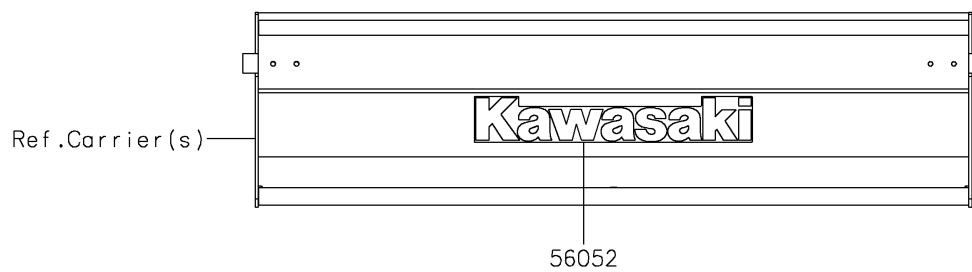

2019 MULE SX™ 4x4 XC LE FI

PARTS DIAGRAM

Decals

F2861

2019 MULE SX™ 4x4 XC LE FI

PARTS LIST

Decals

ITEM NAME

PART NUMBER

QUANTITY
