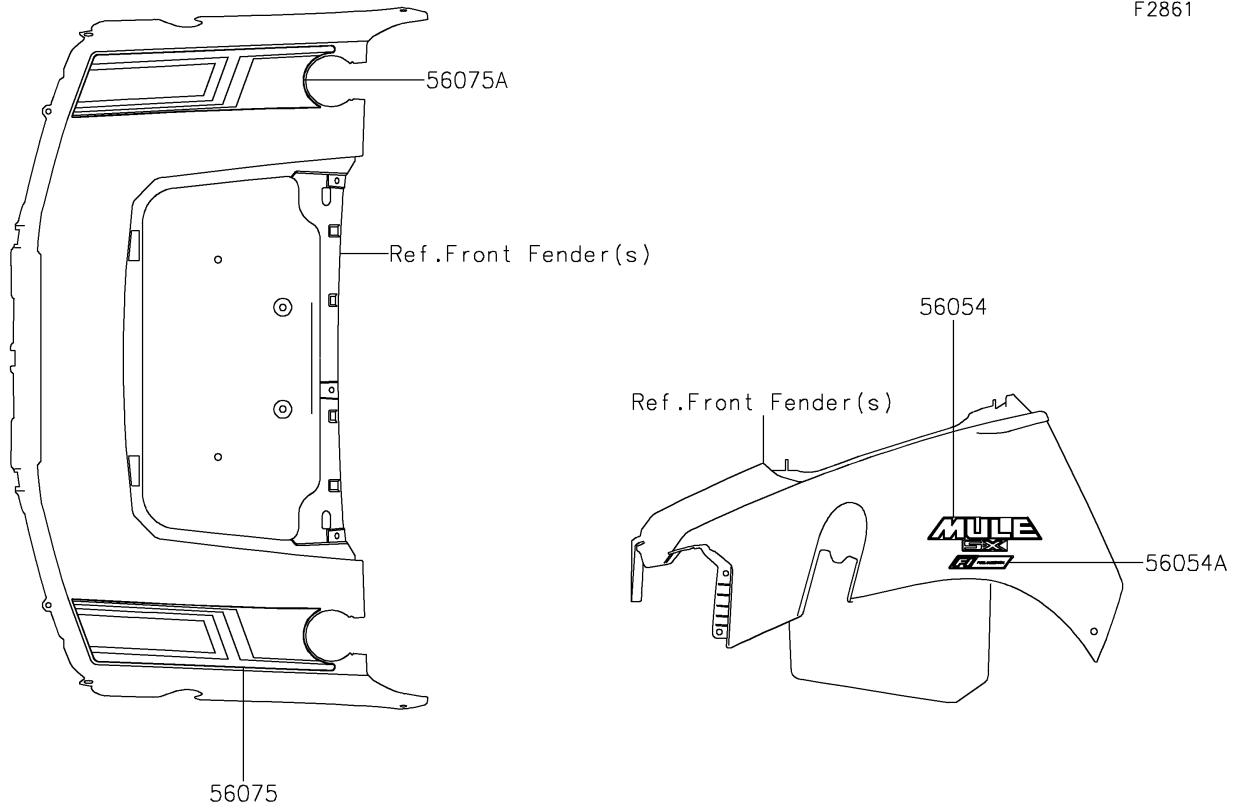

2019 MULE SX™ 4x4 XC LE FI

PARTS DIAGRAM

Decals

F2861

2019 MULE SX™ 4x4 XC LE FI

PARTS LIST

Decals

ITEM NAME

PART NUMBER

QUANTITY
