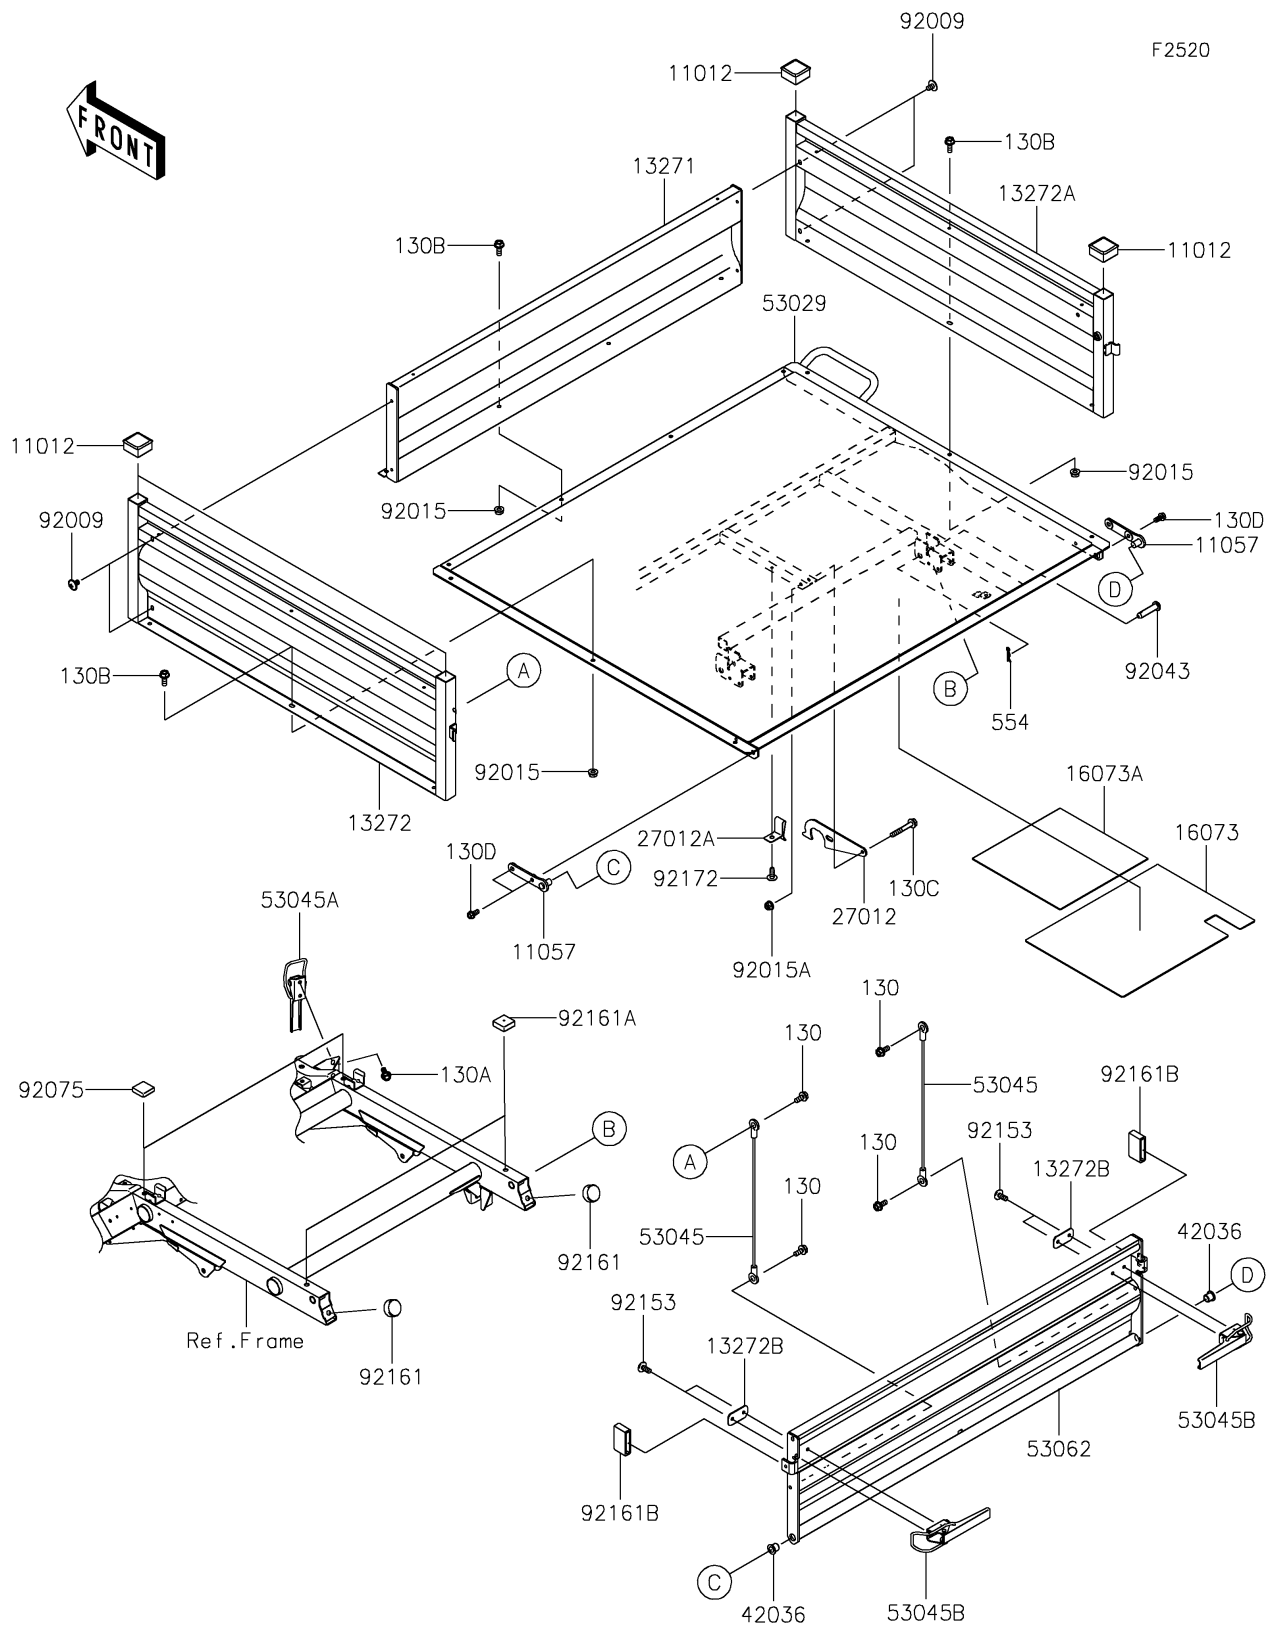

2020 MULE SX™ 4x4 XC LE FI

PARTS DIAGRAM

Carrier(s)

2020 MULE SX™ 4x4 XC LE FI

PARTS LIST

Carrier(s)

ITEM NAME	PART NUMBER	QUANTITY
CAP (Ref # 11012)	11012-1784	4
BRACKET, TAIL GATE (Ref # 11057)	11057-1623	2
PLATE, CARRIER, SIDE, FR, BLACK (Ref # 13271)	13271-0385-10	1
PLATE, SIDE CARRIER, LH, BLACK (Ref # 13272)	13272-2506-10	1
PLATE, SIDE CARRIER, RH, BLACK (Ref # 13272A)	13272-2507-10	1
PLATE (Ref # 13272B)	13272-7516	2
INSULATOR, 295X400 (Ref # 16073)	16073-0868	1
INSULATOR, 265X265 (Ref # 16073A)	16073-0869	1
HOOK (Ref # 27012)	27012-0044	1
HOOK, CARRIER (Ref # 27012A)	27012-1445	1
SLEEVE (Ref # 42036)	42036-0839	2
CARRIER, BASE, T. BLACK (Ref # 53029)	53029-0356-388	1
HOOK-ASSY, CABLE (Ref # 53045)	53045-0030	2
HOOK-ASSY (Ref # 53045A)	53045-0032	1
HOOK-ASSY (Ref # 53045B)	53045-0033	2
GATE-TAIL, BLACK (Ref # 53062)	53062-0026-10	1
SCREW, 6X10 (Ref # 92009)	92009-1661	4
NUT, FLANGED, 6MM (Ref # 92015)	92015-1367	10
NUT, LOCK, FLANGED, 6MM (Ref # 92015A)	92015-1675	1
PIN, 12X54 (Ref # 92043)	92043-1451	2
DAMPER (Ref # 92075)	92075-1882	2
BOLT, SOCKET, 6X14 (Ref # 92153)	92153-1021	4
DAMPER, SEAT (Ref # 92161)	92161-1065	2
DAMPER (Ref # 92161A)	92161-2219	2
DAMPER (Ref # 92161B)	92161-7519	2
SCREW, TAPPING, 6X16 (Ref # 92172)	92172-0739	1
BOLT-FLANGED, 6X10 (Ref # 130)	130BA0610	4
BOLT-FLANGED, 6X14 (Ref # 130A)	130BA0614	2
BOLT-FLANGED, 6X16 (Ref # 130B)	130BA0616	10

2020 MULE SX™ 4x4 XC LE FI

PARTS LIST

Carrier(s)

ITEM NAME	PART NUMBER	QUANTITY
BOLT-FLANGED,6X40 (Ref # 130C)	130BA0640	1
BOLT-FLANGED,8X20 (Ref # 130D)	130BA0820	4
PIN-SNAP,12MM (Ref # 554)	554DA1200	2