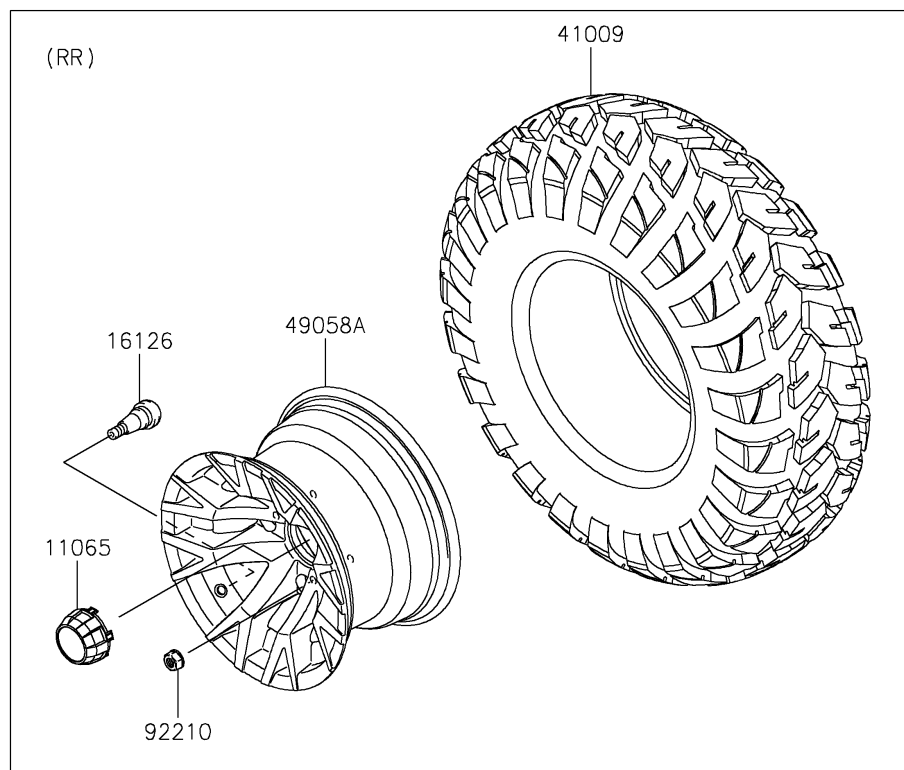

2019 MULE SX™ 4x4 XC LE FI

PARTS DIAGRAM

Wheels/Tires

F2210

2019 MULE SX™ 4x4 XC LE FI

PARTS LIST

Wheels/Tires

ITEM NAME

PART NUMBER

QUANTITY
