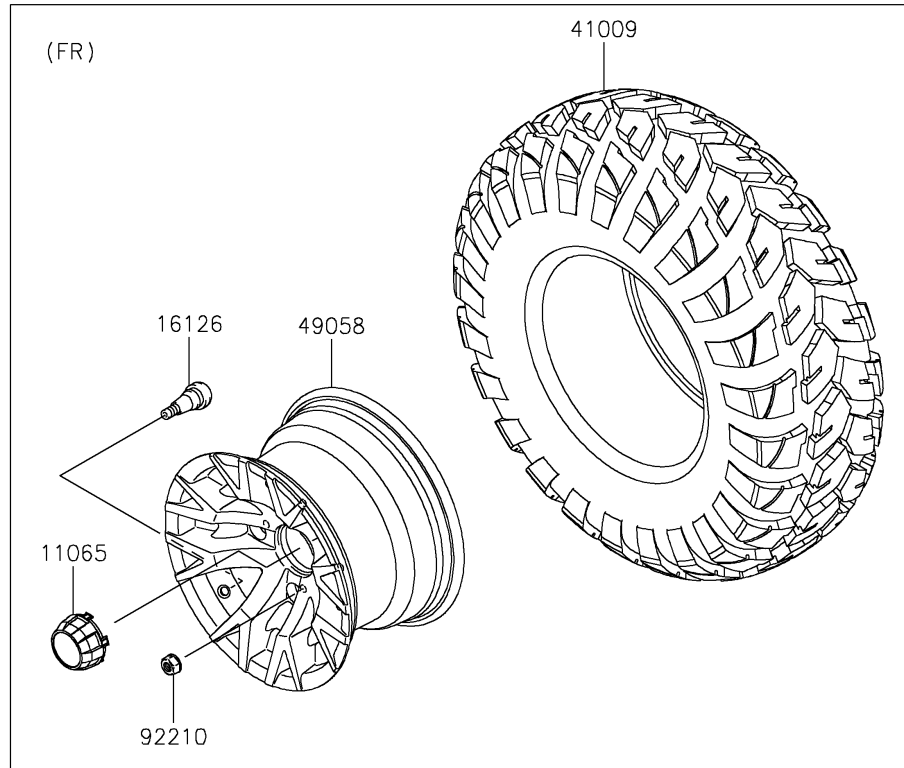

2019 MULE SX™ 4x4 XC LE FI

PARTS DIAGRAM

Wheels/Tires

F2210

2019 MULE SX™ 4x4 XC LE FI

PARTS LIST

Wheels/Tires

ITEM NAME

PART NUMBER

QUANTITY
