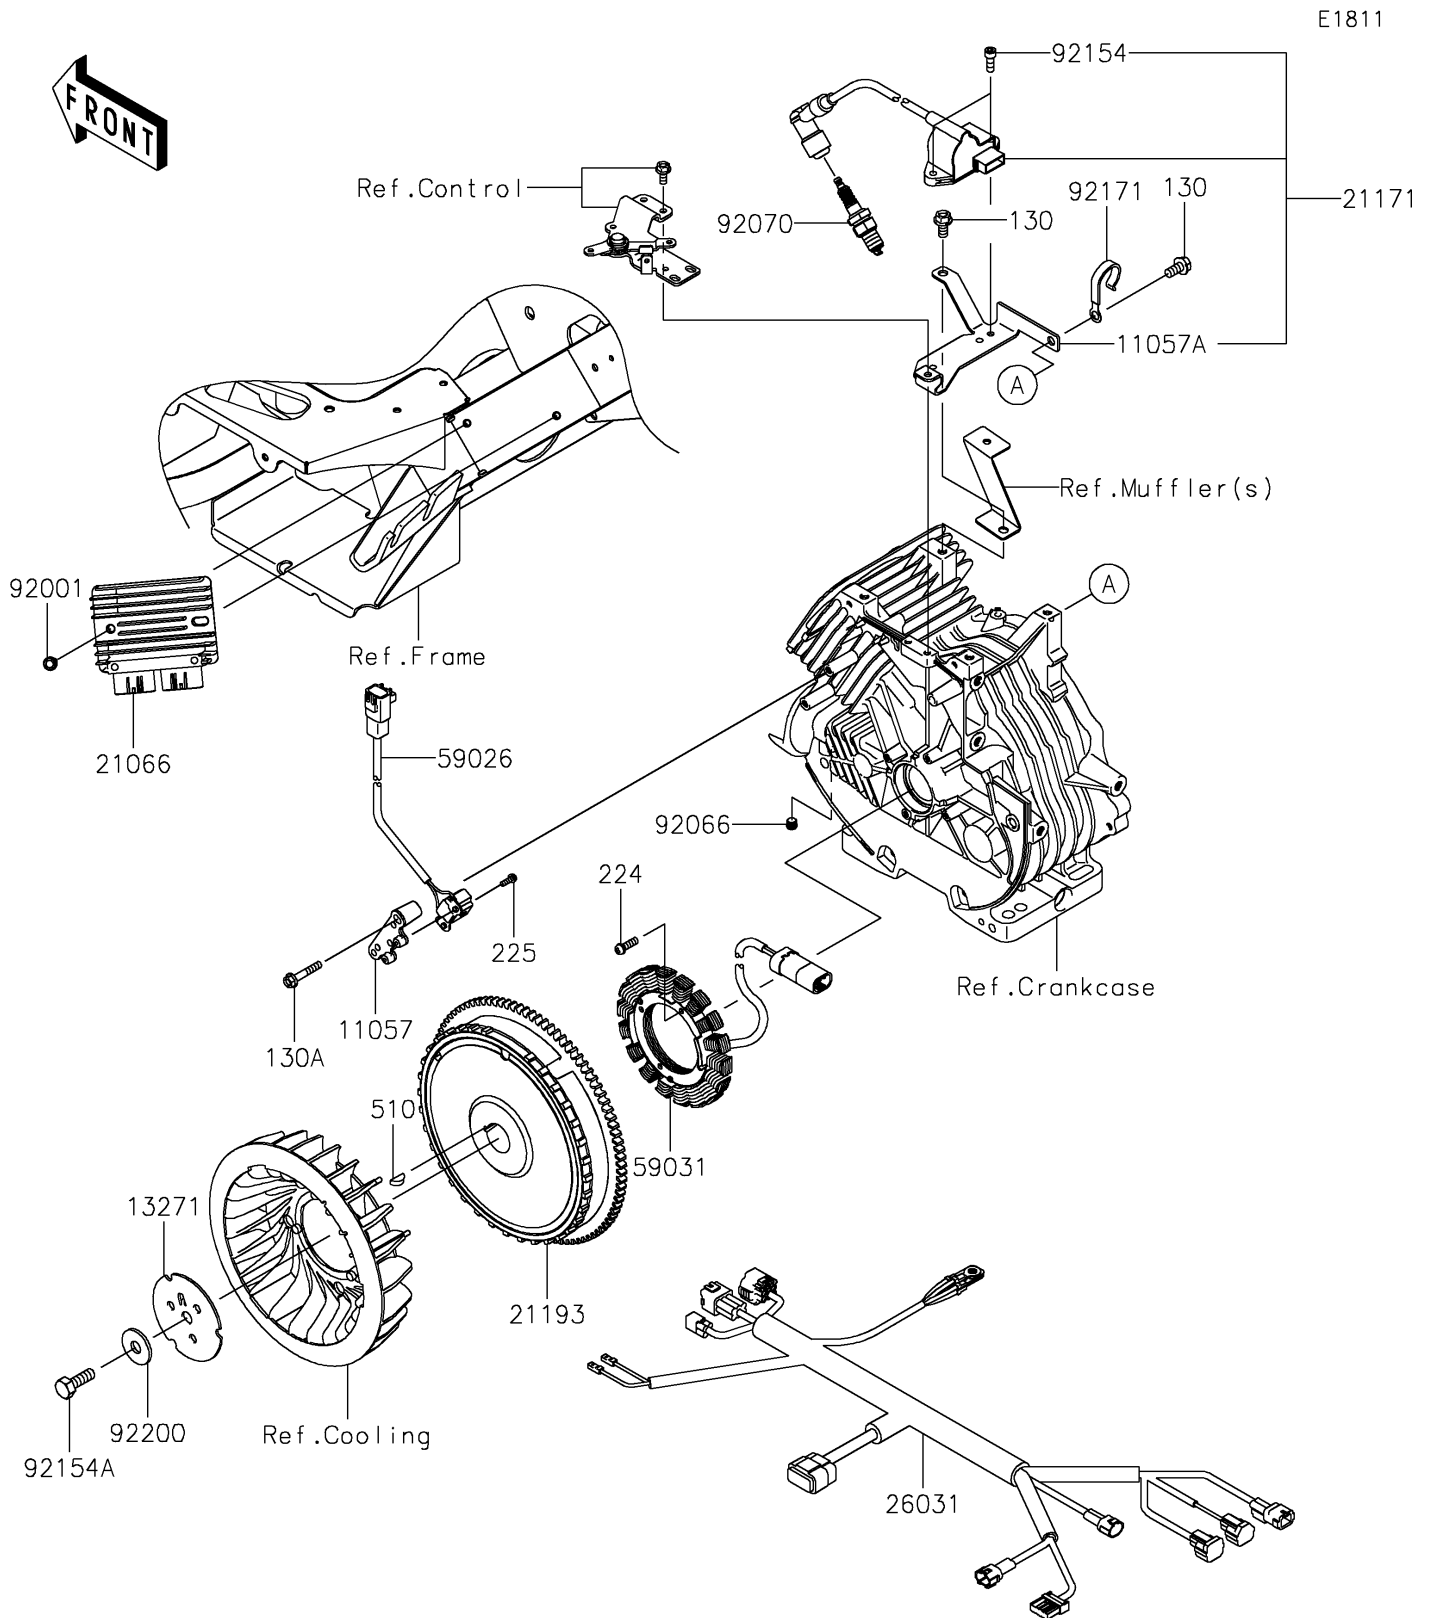

2019 MULE SX™ 4x4 XC LE FI

PARTS DIAGRAM

Generator/Ignition Coil

2019 MULE SX™ 4x4 XC LE FI

PARTS LIST

Generator/Ignition Coil

ITEM NAME

PART NUMBER

QUANTITY
