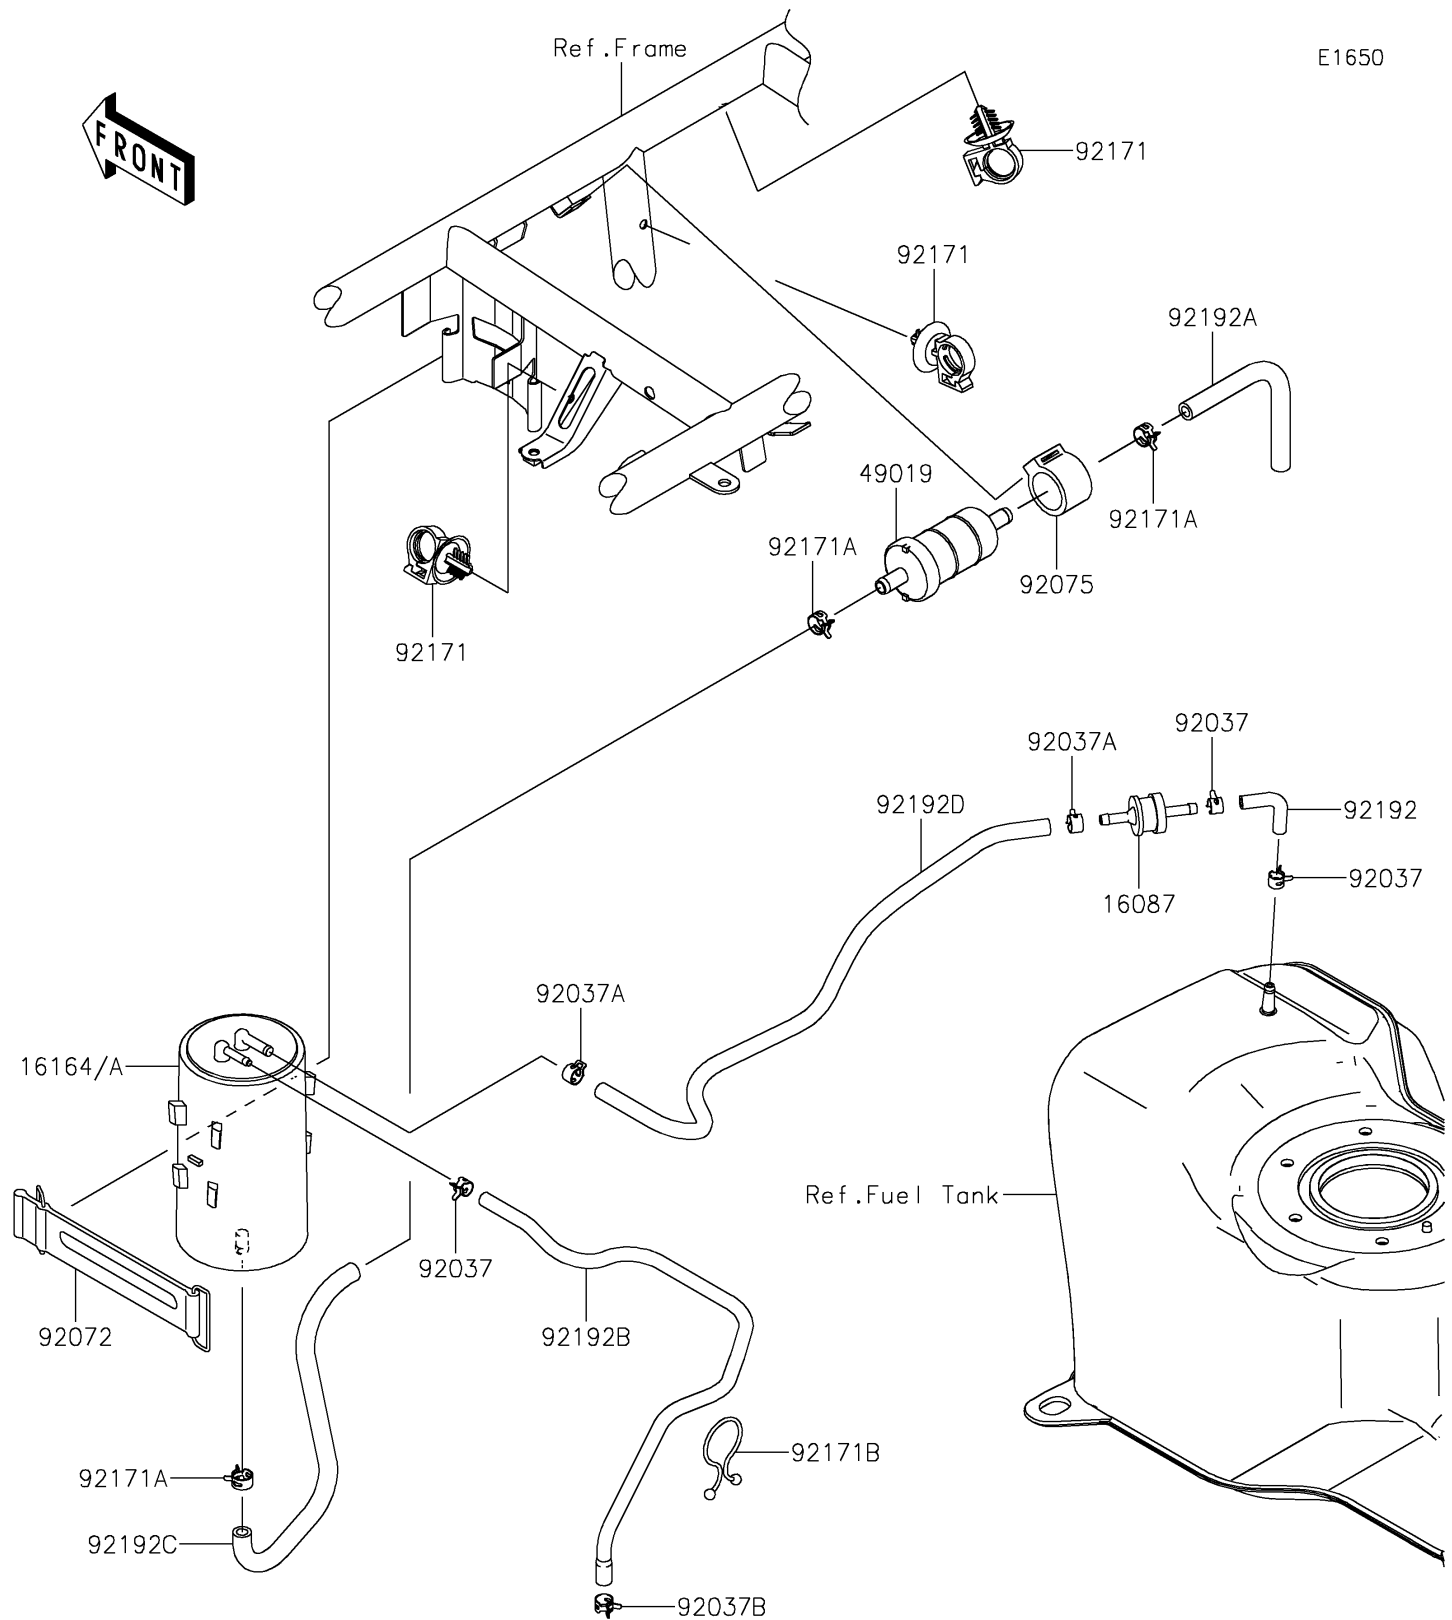

2020 MULE SX™ 4x4 XC LE FI

PARTS DIAGRAM

Fuel Evaporative System

2020 MULE SX™ 4x4 XC LE FI

PARTS LIST

Fuel Evaporative System

ITEM NAME

PART NUMBER

QUANTITY
