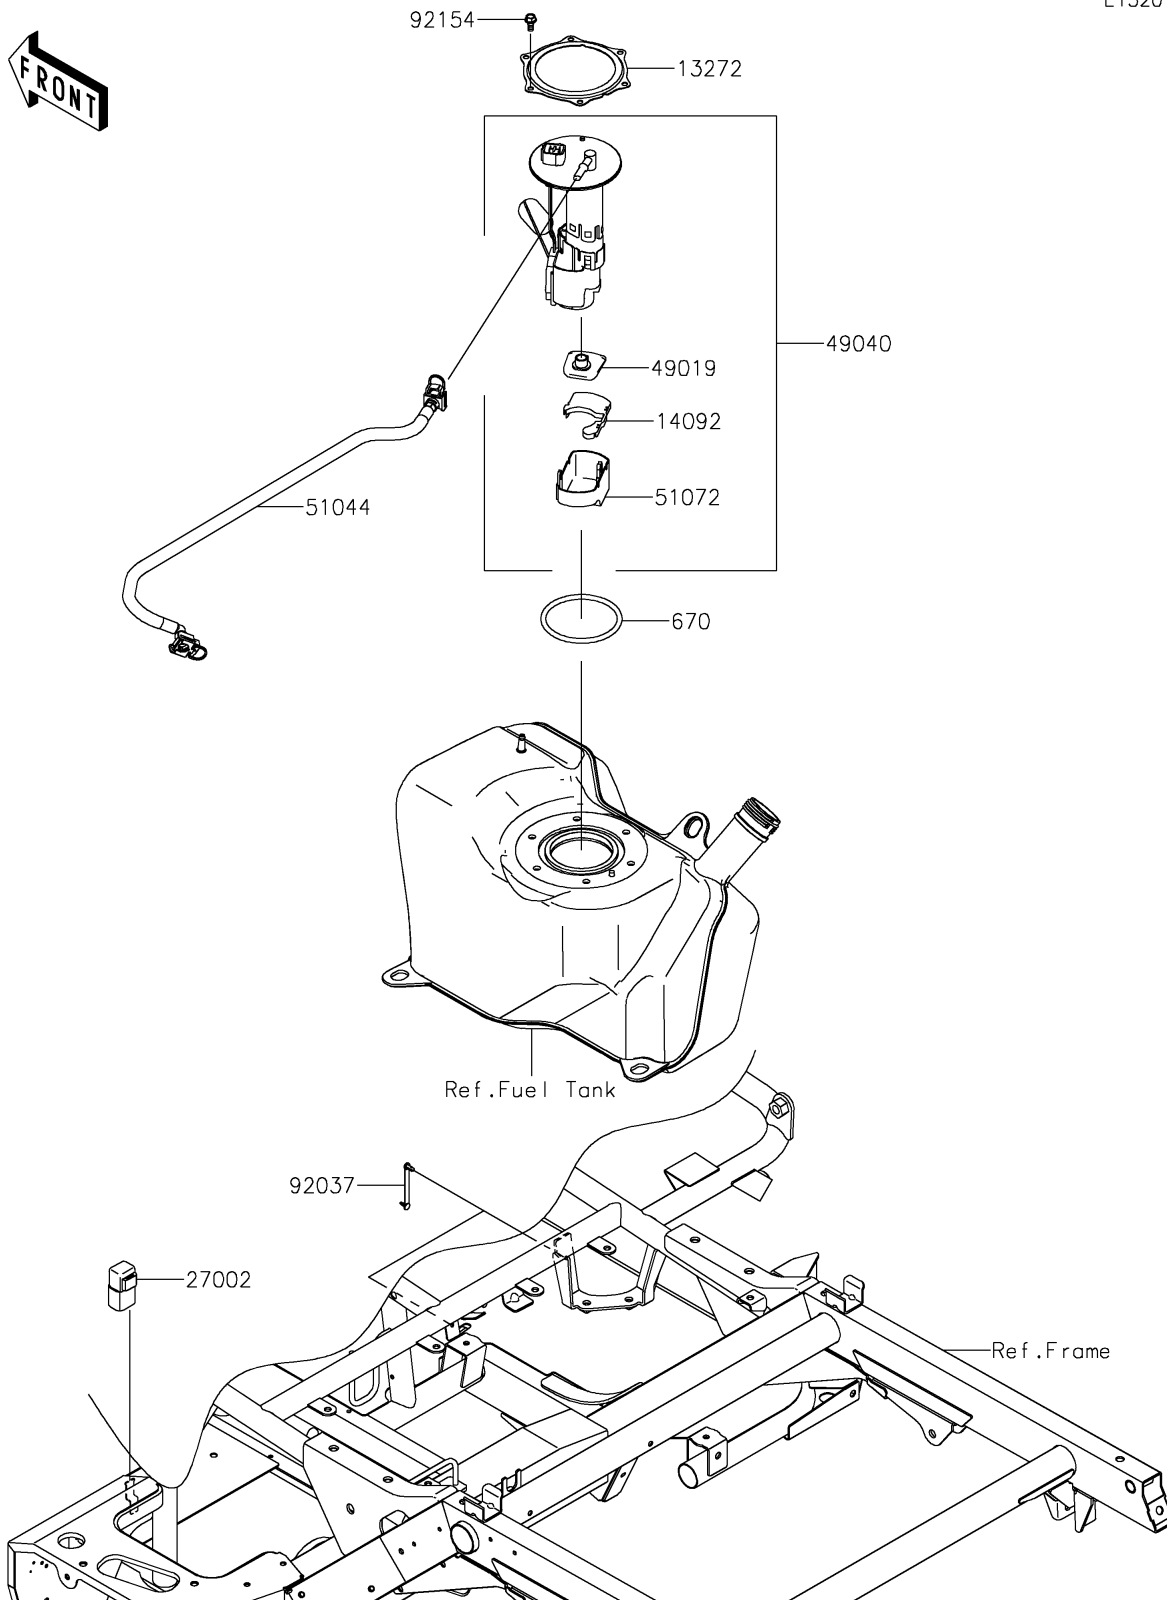

## PARTS DIAGRAM

### Fuel Pump

E1520

## PARTS LIST

### Fuel Pump

ITEM NAME	PART NUMBER	QUANTITY
PLATE (Ref # 13272)	13272-2501	1
COVER (Ref # 14092)	14092-1044	1
RELAY-ASSY (Ref # 27002)	27002-1088	1
FILTER-FUEL (Ref # 49019)	49019-0013	1
PUMP-FUEL (Ref # 49040)	49040-0718	1
TUBE-ASSY (Ref # 51044)	51044-0928	1
CHAMBER-FUEL (Ref # 51072)	51072-0003	1
CLAMP,SPEED,L=58 (Ref # 92037)	92037-1163	2
BOLT,FUEL PUMP (Ref # 92154)	92154-1326	6
O RING (Ref # 670)	670E5090	1