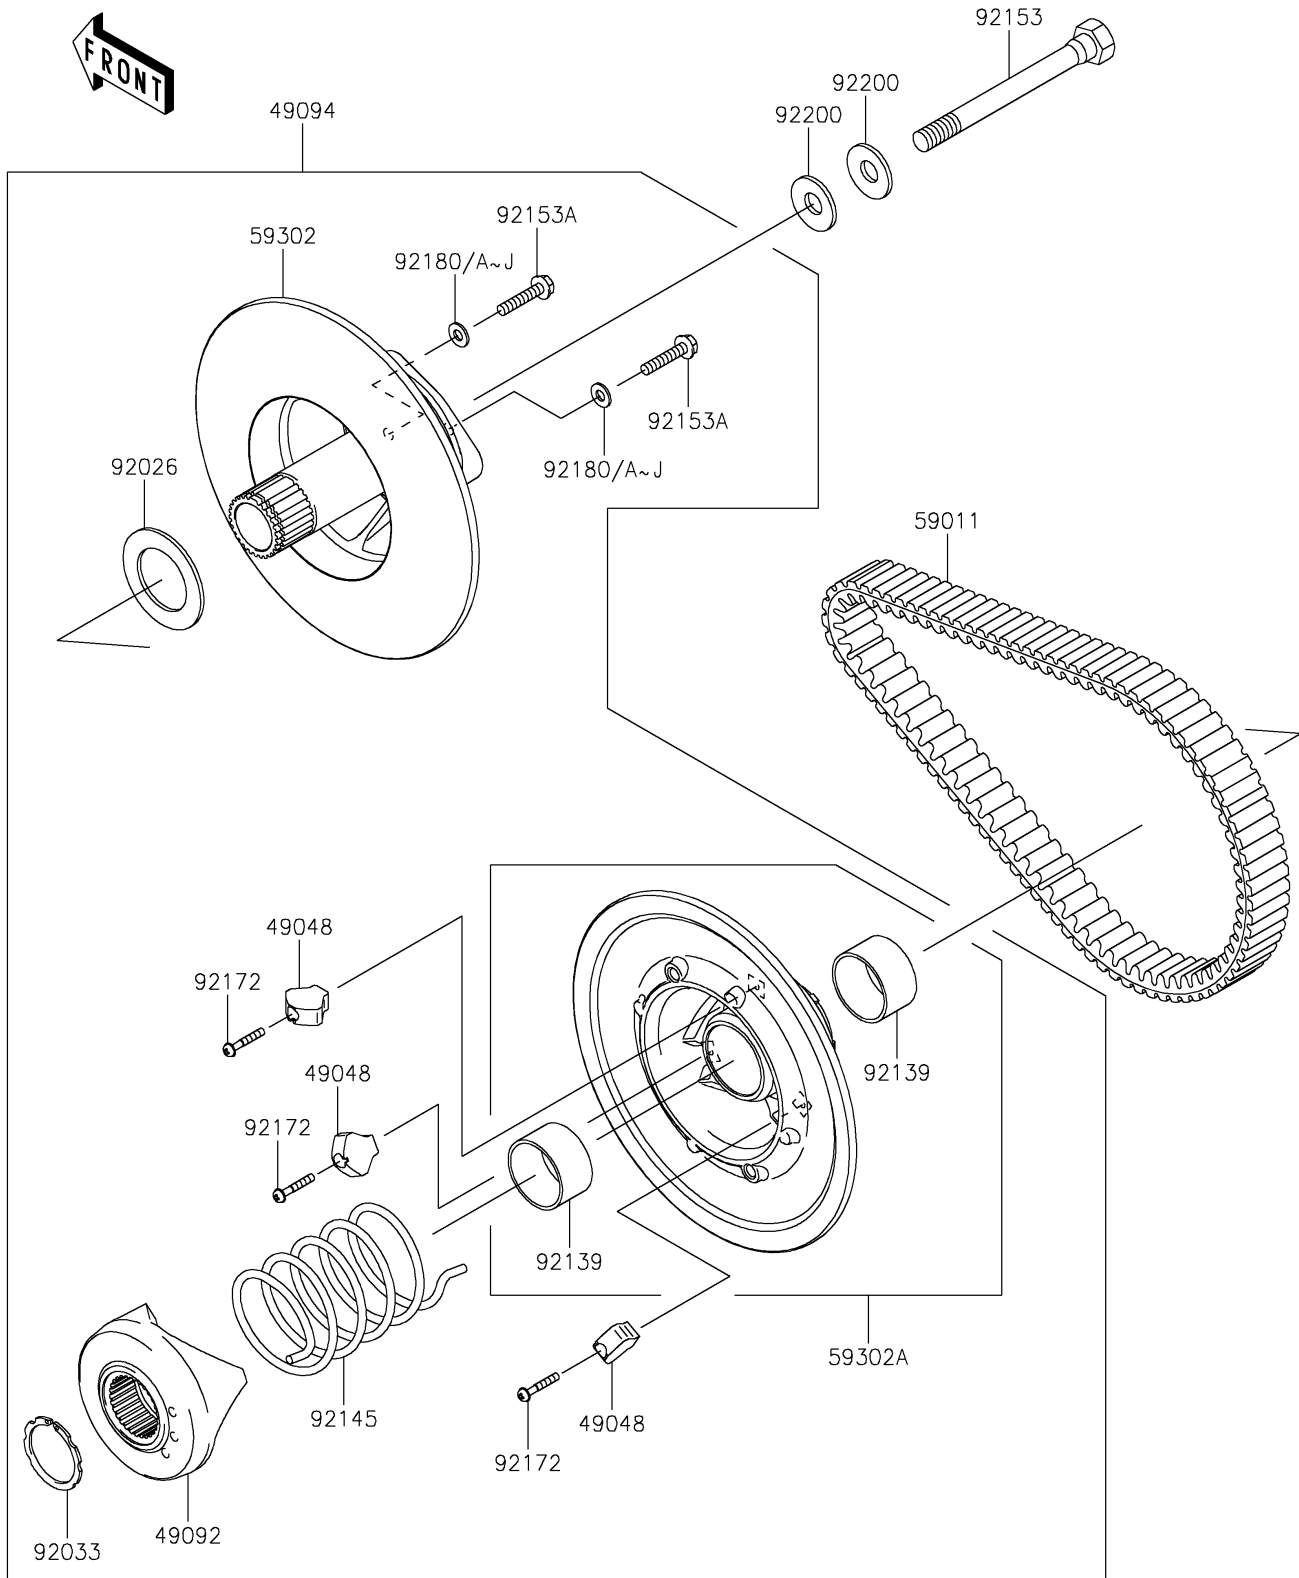

2019 MULE SX™ 4x4 XC LE FI

PARTS DIAGRAM

Driven Converter/Drive Belt

E1392

2019 MULE SX™ 4x4 XC LE FI

PARTS LIST

Driven Converter/Drive Belt

ITEM NAME	PART NUMBER	QUANTITY
-----------	-------------	----------
