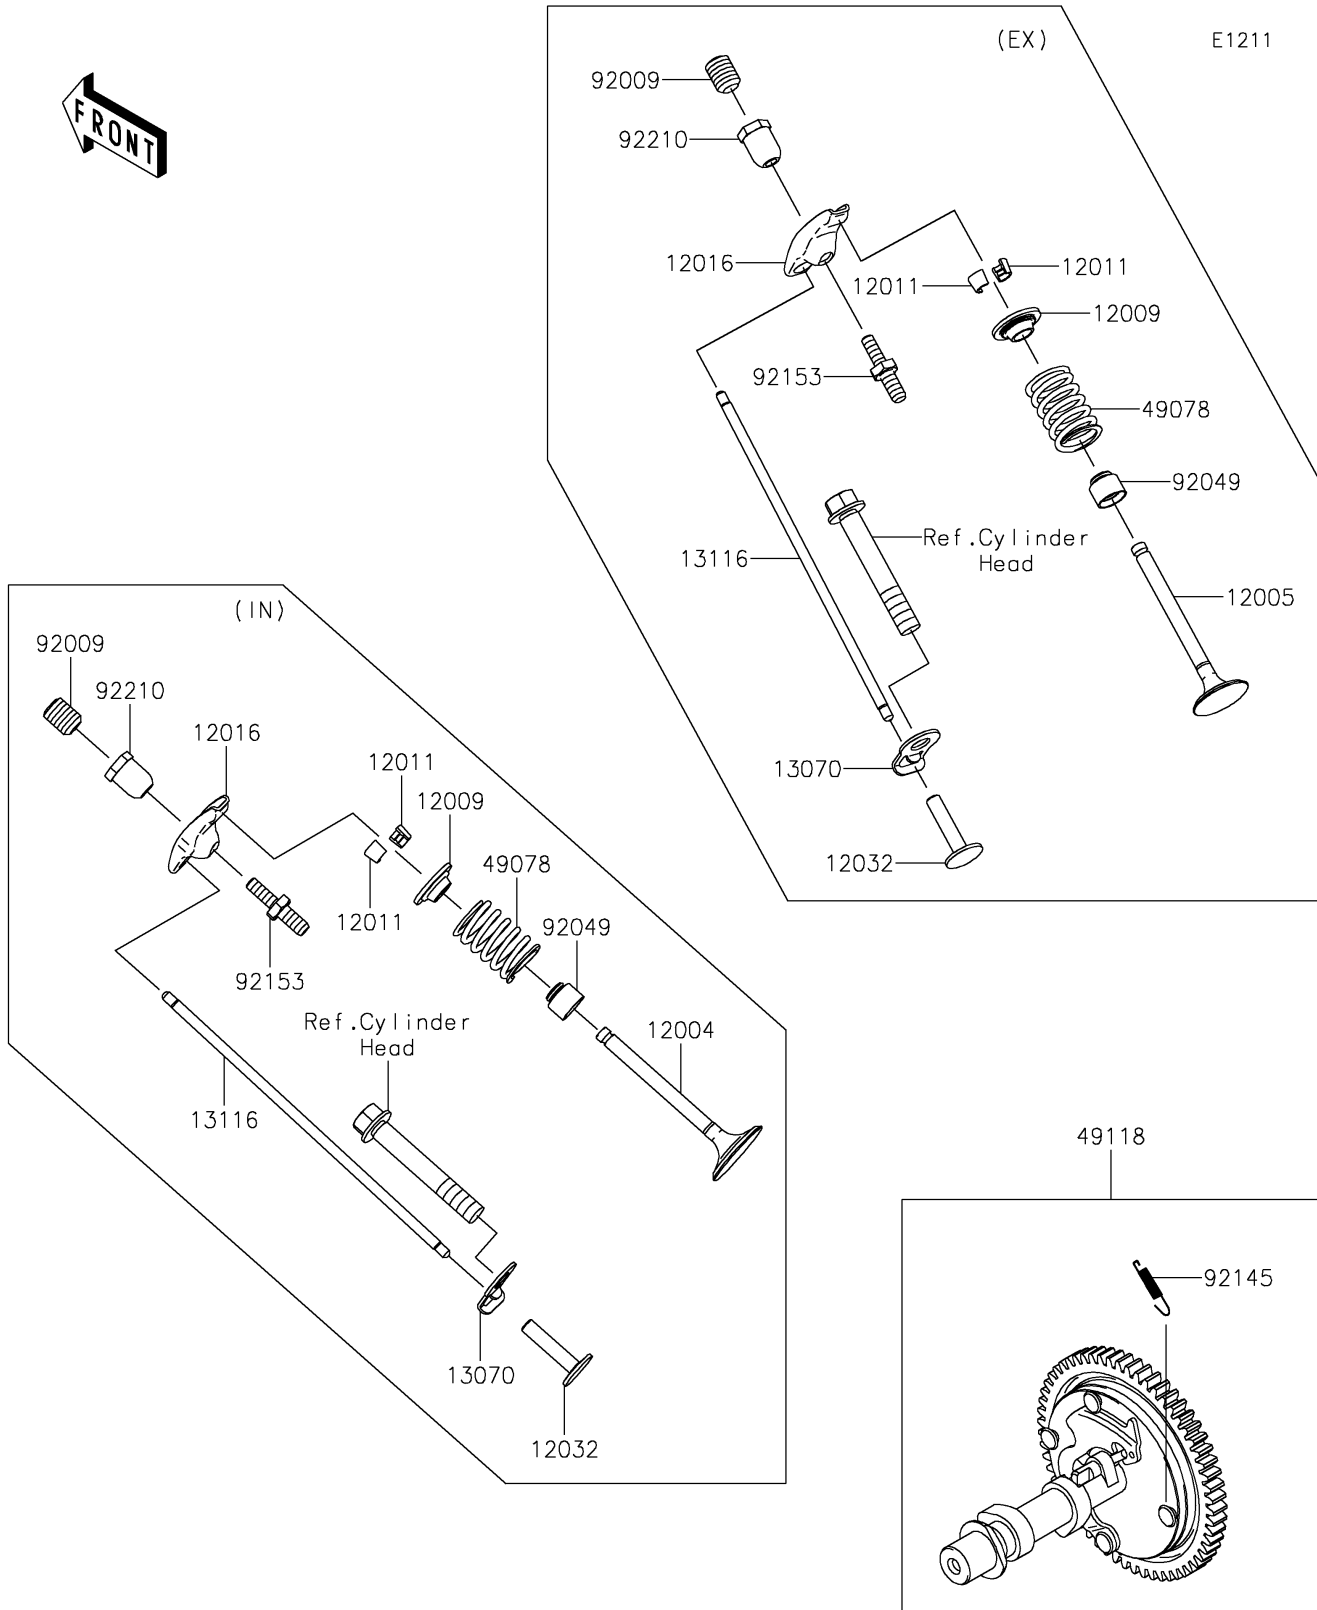

## PARTS DIAGRAM

### Valve(s)/Camshaft(s)

## PARTS LIST

### Valve(s)/Camshaft(s)

ITEM NAME	PART NUMBER	QUANTITY
VALVE-INTAKE (Ref # 12004)	12004-7004	1
VALVE-EXHAUST (Ref # 12005)	12005-7013	1
RETAINER-VALVE SPRING (Ref # 12009)	12009-7004	2
COLLET (Ref # 12011)	12011-2052	4
ARM-ROCKER (Ref # 12016)	12016-7007	2
TAPPET (Ref # 12032)	12032-7001	2
GUIDE,ROD-PUSH (Ref # 13070)	13070-7012	2
ROD-PUSH (Ref # 13116)	13116-7004	2
SPRING-ENGINE VALVE (Ref # 49078)	49078-7003	2
CAMSHAFT-COMP (Ref # 49118)	49118-0873	1
SCREW (Ref # 92009)	92009-2341	2
SEAL-OIL,7X15X13 (Ref # 92049)	92049-7020	2
SPRING (Ref # 92145)	92145-1653	1
BOLT (Ref # 92153)	92153-7019	2
NUT,M6 (Ref # 92210)	92210-7033	2