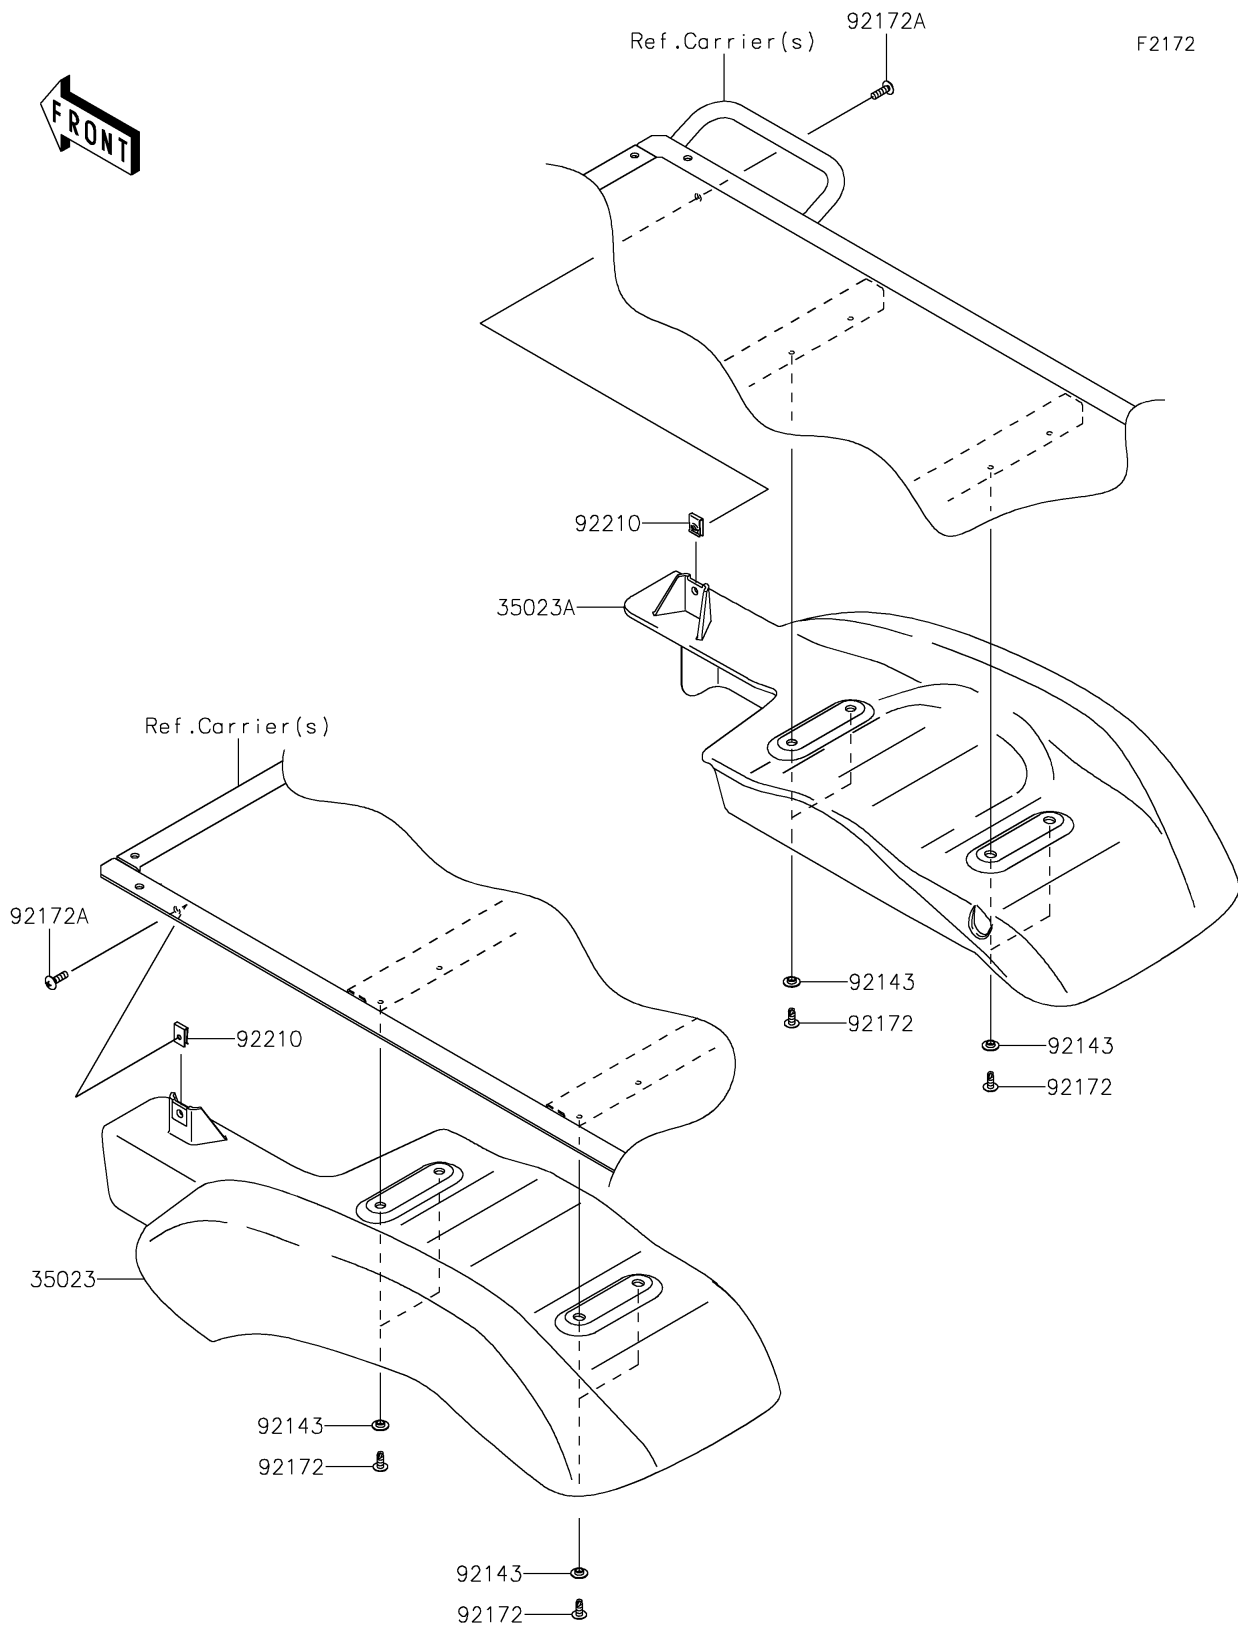

2020 MULE SX™ 4x4 XC CAMO FI

PARTS DIAGRAM

Rear Fender(s)

2020 MULE SX™ 4x4 XC CAMO FI

PARTS LIST

Rear Fender(s)

ITEM NAME

PART NUMBER

QUANTITY
