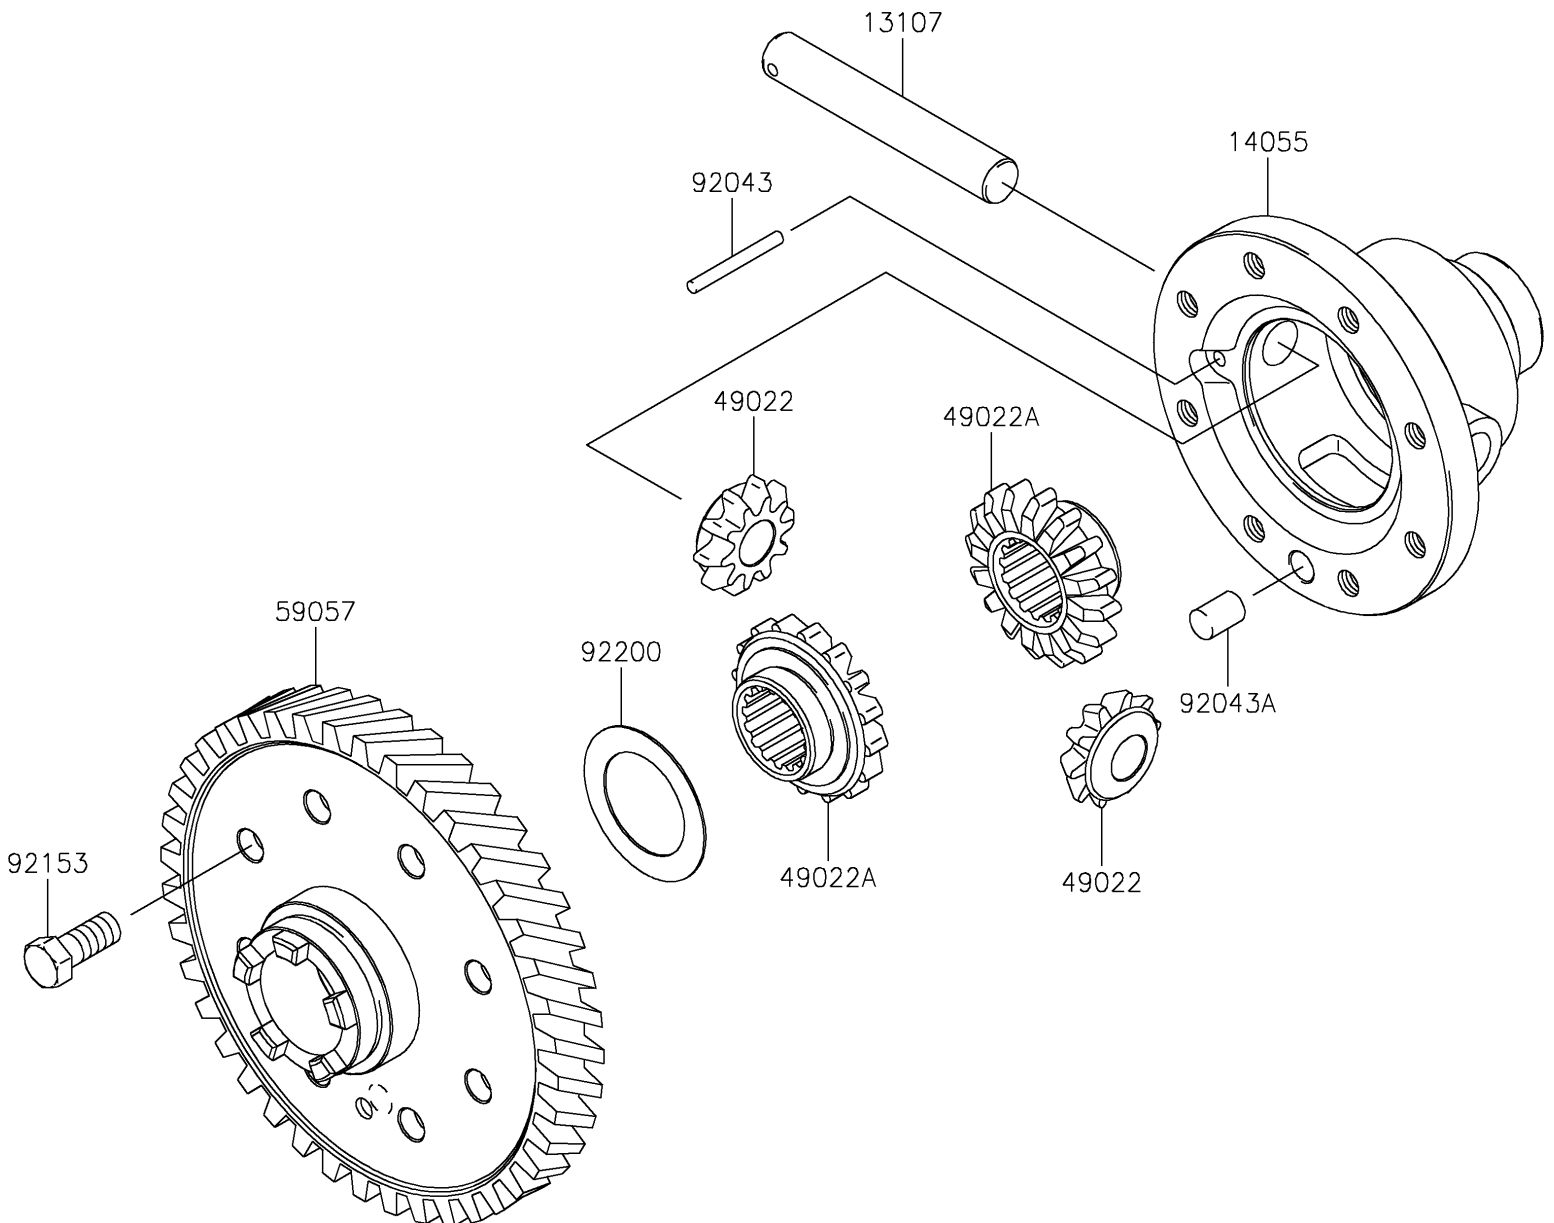

2020 MULE SX™ 4x4 XC CAMO FI

PARTS DIAGRAM

Differential

E1451

2020 MULE SX™ 4x4 XC CAMO FI

PARTS LIST

Differential

ITEM NAME	PART NUMBER	QUANTITY
-----------	-------------	----------
