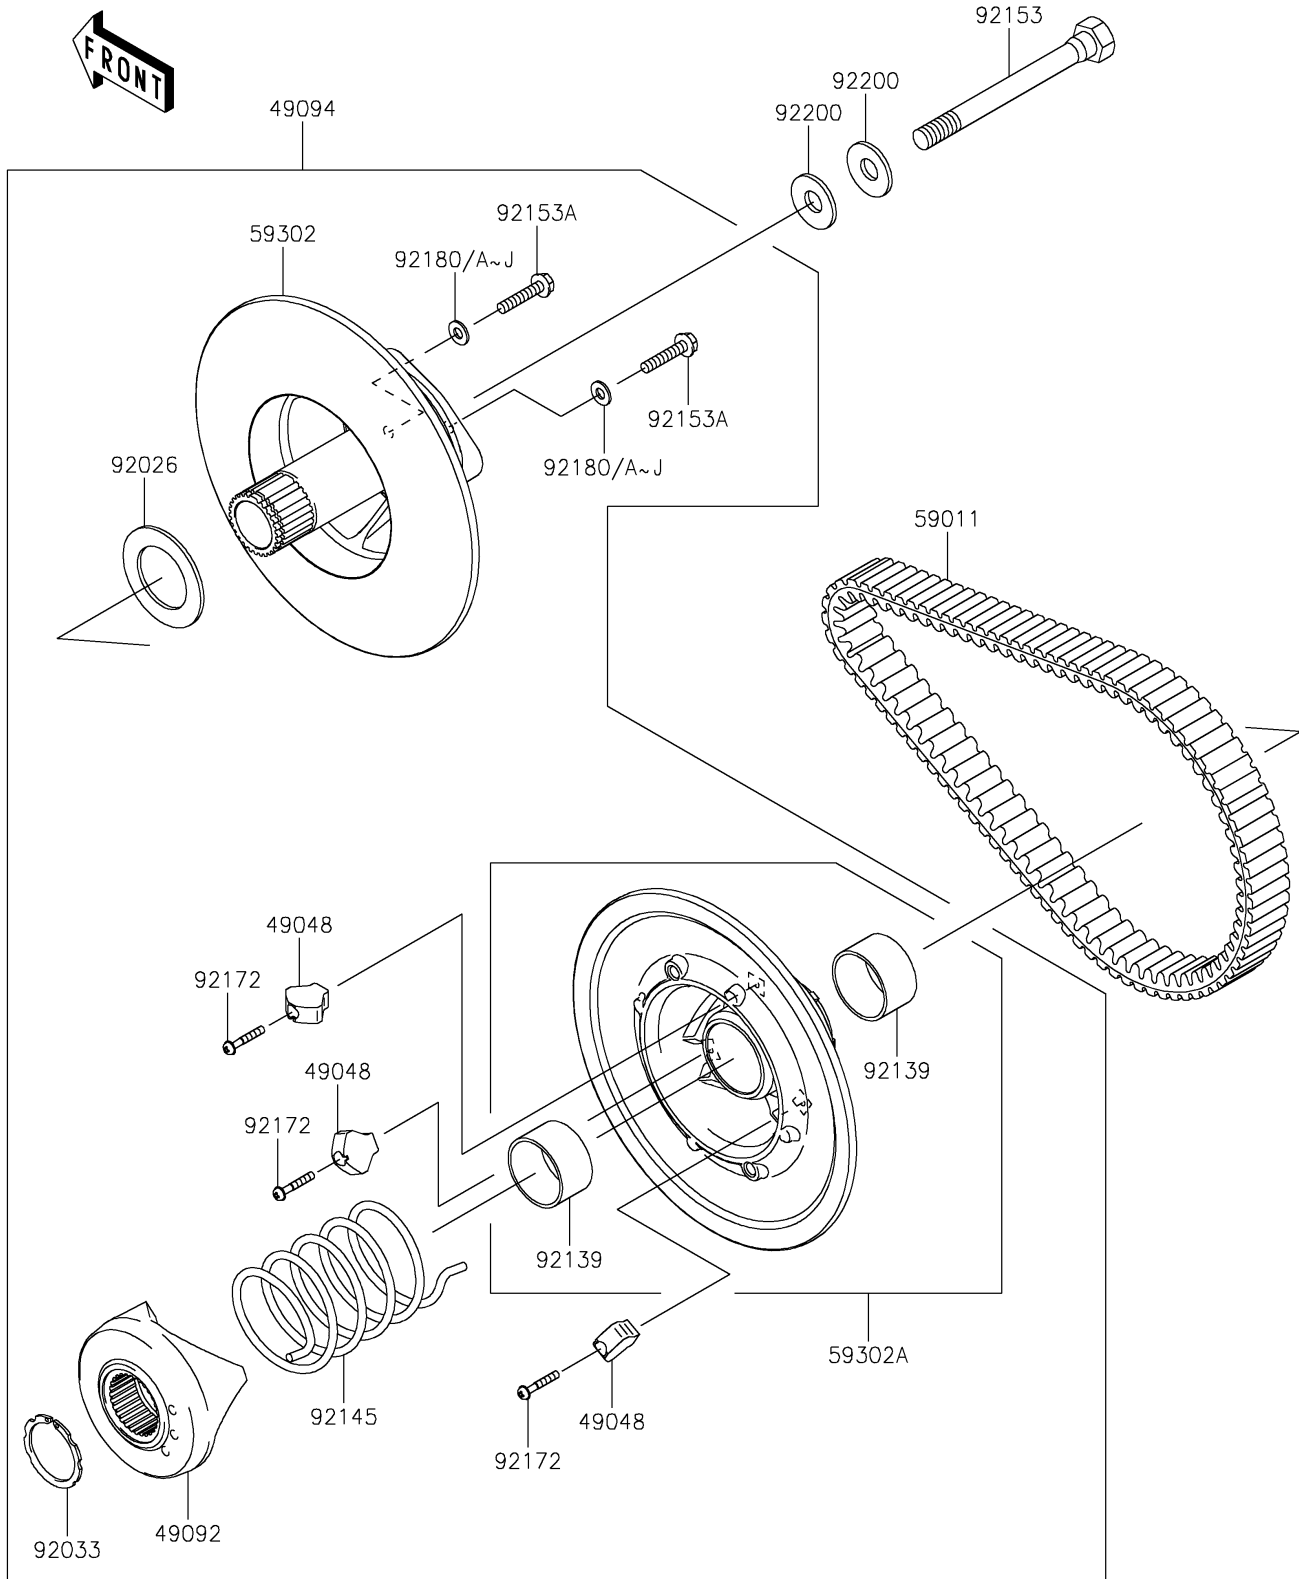

2020 MULE SX™ 4x4 XC CAMO FI

PARTS DIAGRAM

Driven Converter/Drive Belt

E1392

2020 MULE SX™ 4x4 XC CAMO FI

PARTS LIST

Driven Converter/Drive Belt

ITEM NAME	PART NUMBER	QUANTITY
-----------	-------------	----------
