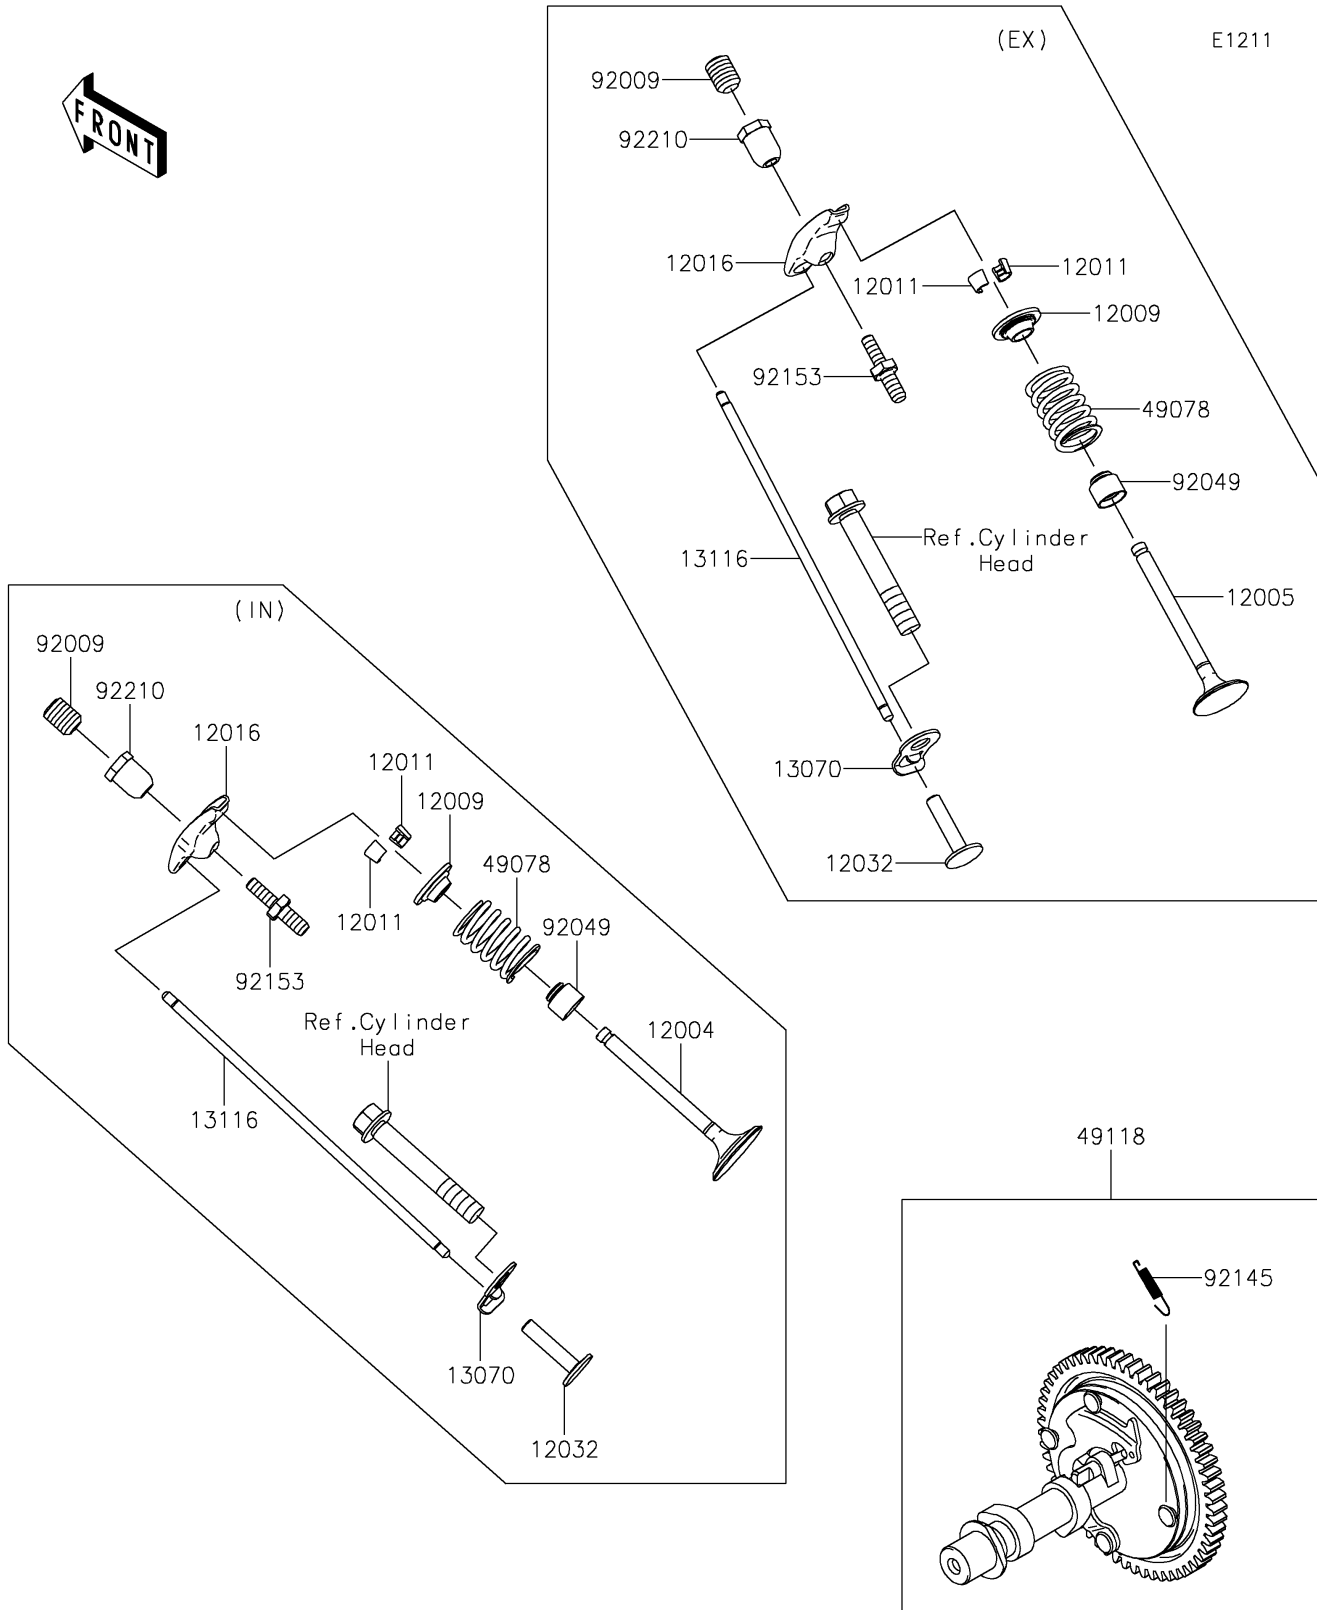

2020 MULE SX™ 4x4 XC CAMO FI

PARTS DIAGRAM

Valve(s)/Camshaft(s)

2020 MULE SX™ 4x4 XC CAMO FI

PARTS LIST

Valve(s)/Camshaft(s)

ITEM NAME

PART NUMBER

QUANTITY
