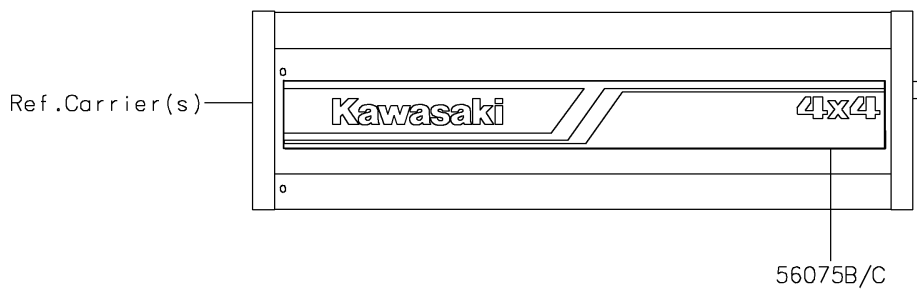

2020 MULE SX™ 4x4 XC FI

PARTS DIAGRAM

Decals(Green)(RLF/RLS)(US)

F2861A

2020 MULE SX™ 4x4 XC FI

PARTS LIST

Decals(Green)(RLF/RLS)(US)

ITEM NAME

PART NUMBER

QUANTITY
