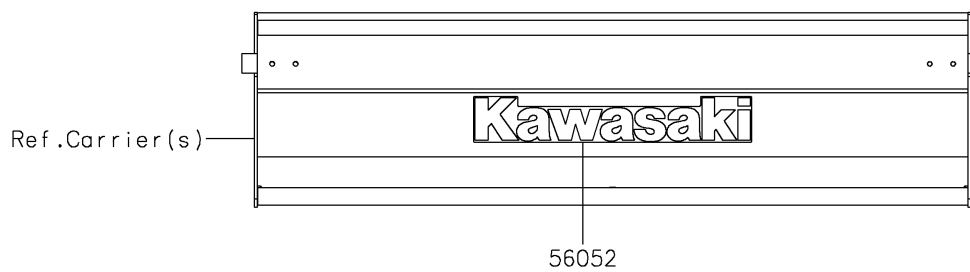

2020 MULE SX™ 4x4 XC FI

PARTS DIAGRAM

Decals(Green)(RLF/RLS)(US)

F2861A

2020 MULE SX™ 4x4 XC FI

PARTS LIST

Decals(Green)(RLF/RLS)(US)

ITEM NAME

PART NUMBER

QUANTITY
