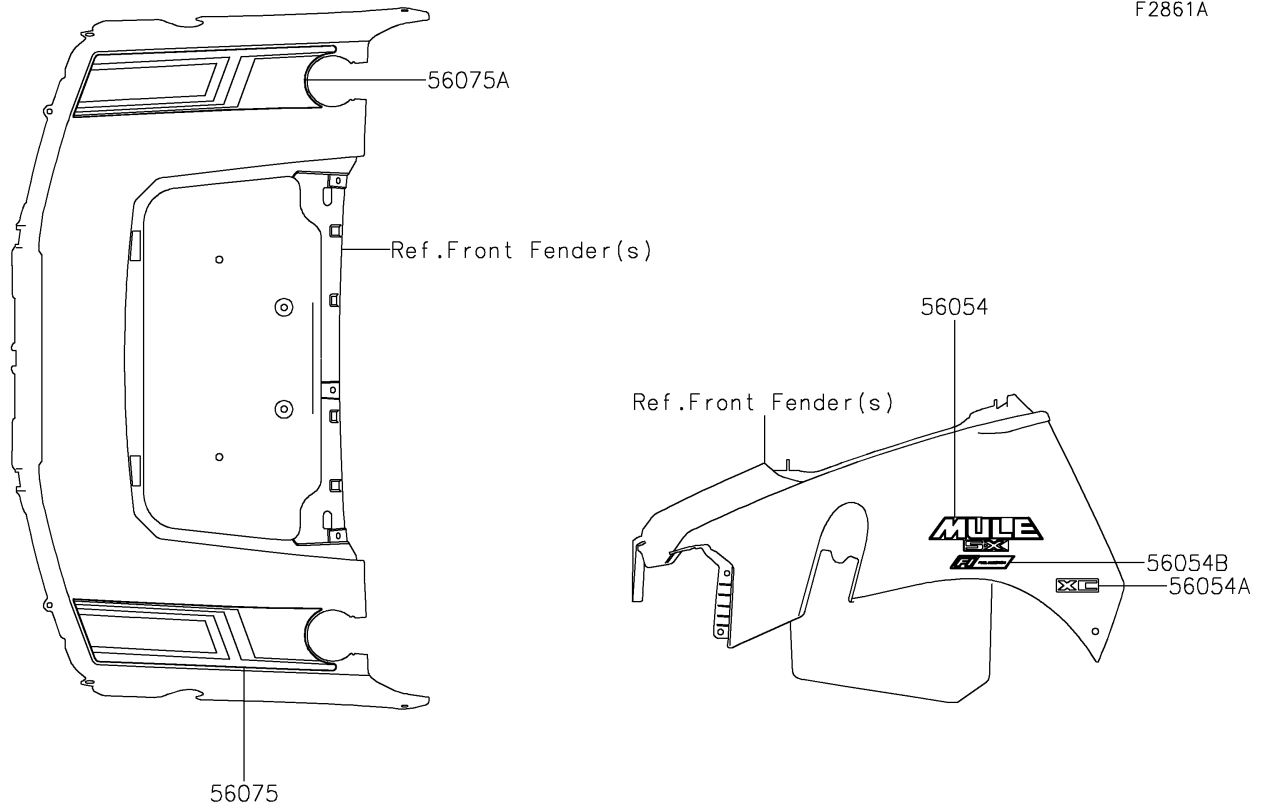

2020 MULE SX™ 4x4 XC FI

PARTS DIAGRAM

Decals(Green)(RLF/RLS)(US)

F2861A

2020 MULE SX™ 4x4 XC FI

PARTS LIST

Decals(Green)(RLF/RLS)(US)

ITEM NAME

PART NUMBER

QUANTITY
