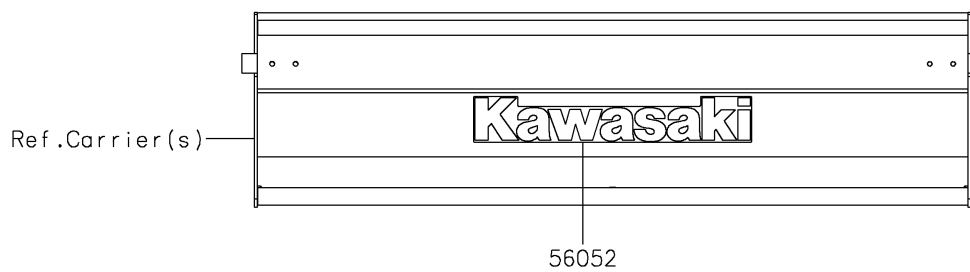

2020 MULE SX™ 4x4 XC FI

PARTS DIAGRAM

Decals(Blue)

F2861

2020 MULE SX™ 4x4 XC FI

PARTS LIST

Decals(Blue)

Kawasaki