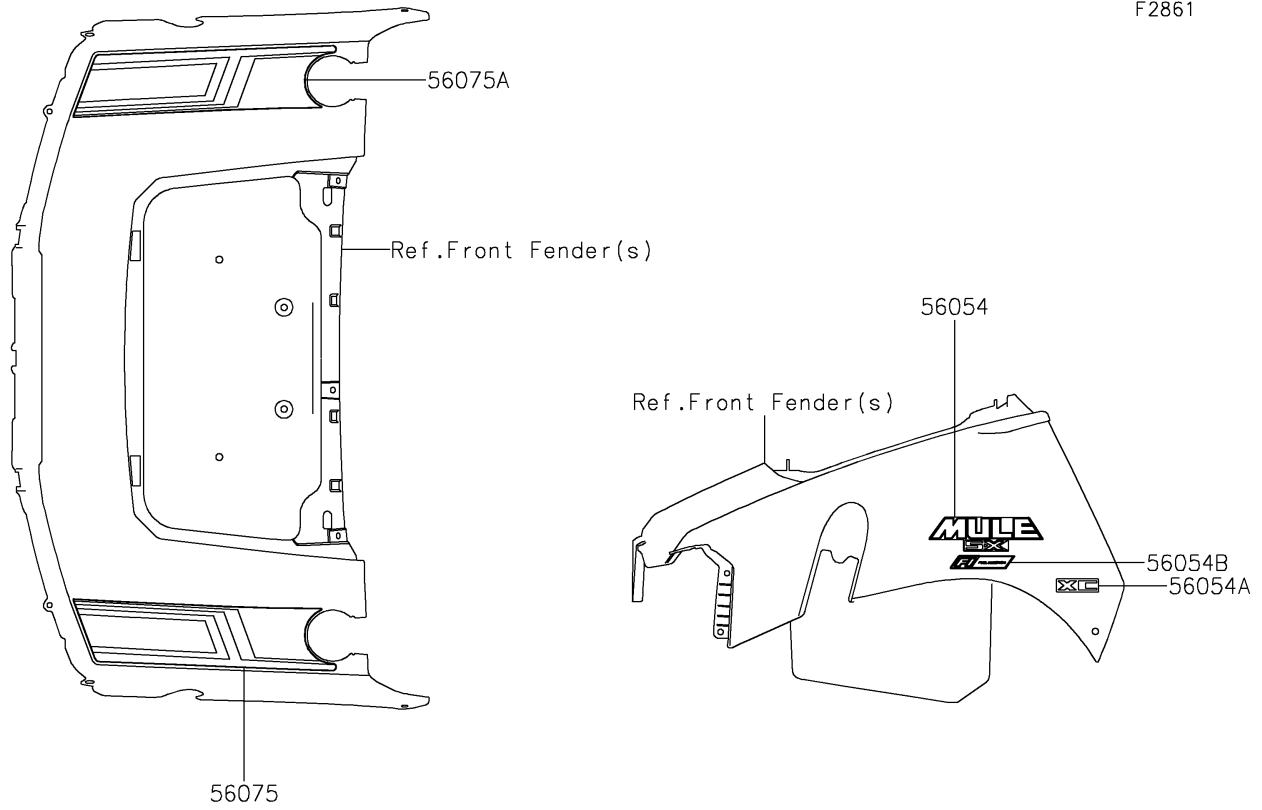

2020 MULE SX™ 4x4 XC FI

PARTS DIAGRAM

Decals(Blue)

F2861

2020 MULE SX™ 4x4 XC FI

PARTS LIST

Decals(Blue)

Kawasaki

Let the Good Times Roll®

ITEM NAME

PART NUMBER

QUANTITY
