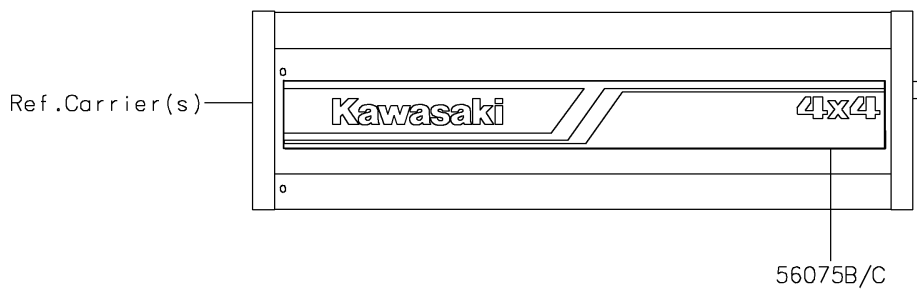

2020 MULE SX™ 4x4 XC FI

PARTS DIAGRAM

Decals(Blue)

F2861

2020 MULE SX™ 4x4 XC FI

PARTS LIST

Decals(Blue)

Kawasaki

Let the Good Times Roll®

ITEM NAME

PART NUMBER

QUANTITY
