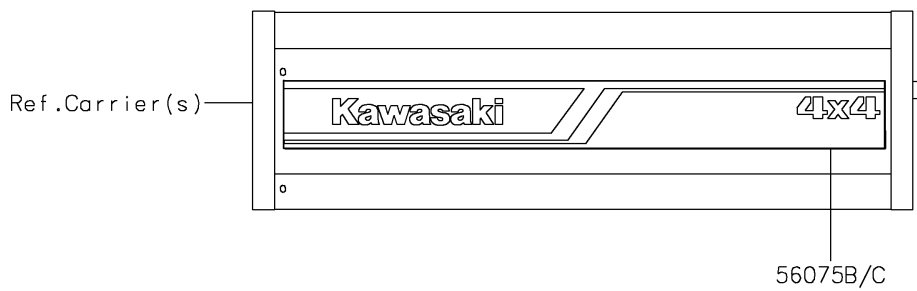

2019 MULE SX™ 4x4 XC FI

PARTS DIAGRAM

Decals(Blue)

F2861

2019 MULE SX™ 4x4 XC FI

PARTS LIST

Decals(Blue)

ITEM NAME

PART NUMBER

QUANTITY
