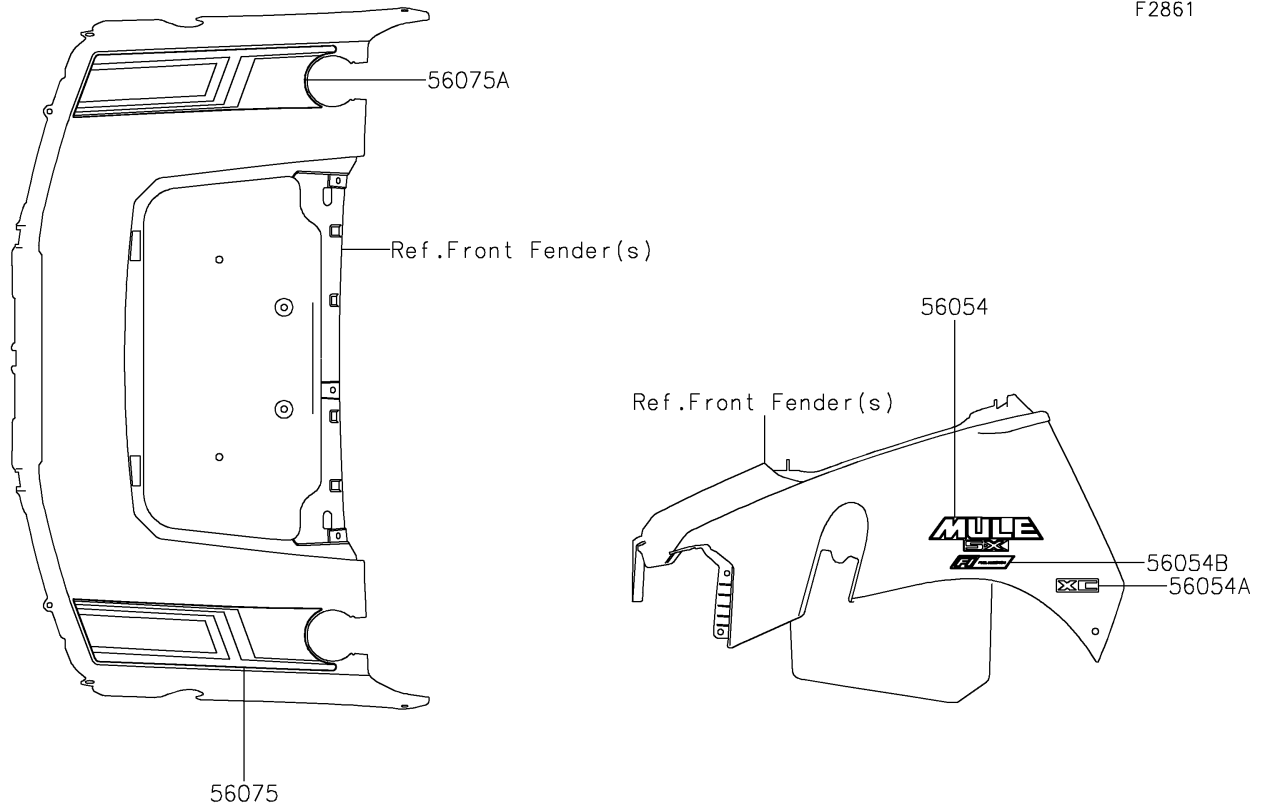

2019 MULE SX™ 4x4 XC FI

PARTS DIAGRAM

Decals(Blue)

F2861

2019 MULE SX™ 4x4 XC FI

PARTS LIST

Decals(Blue)

ITEM NAME

PART NUMBER

QUANTITY
