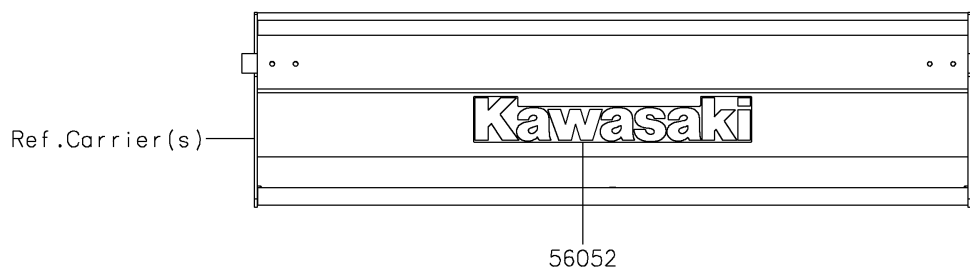

2019 MULE SX™ 4x4 XC FI

PARTS DIAGRAM

Decals(Blue)

F2861

2019 MULE SX™ 4x4 XC FI

PARTS LIST

Decals(Blue)

ITEM NAME

PART NUMBER

QUANTITY
