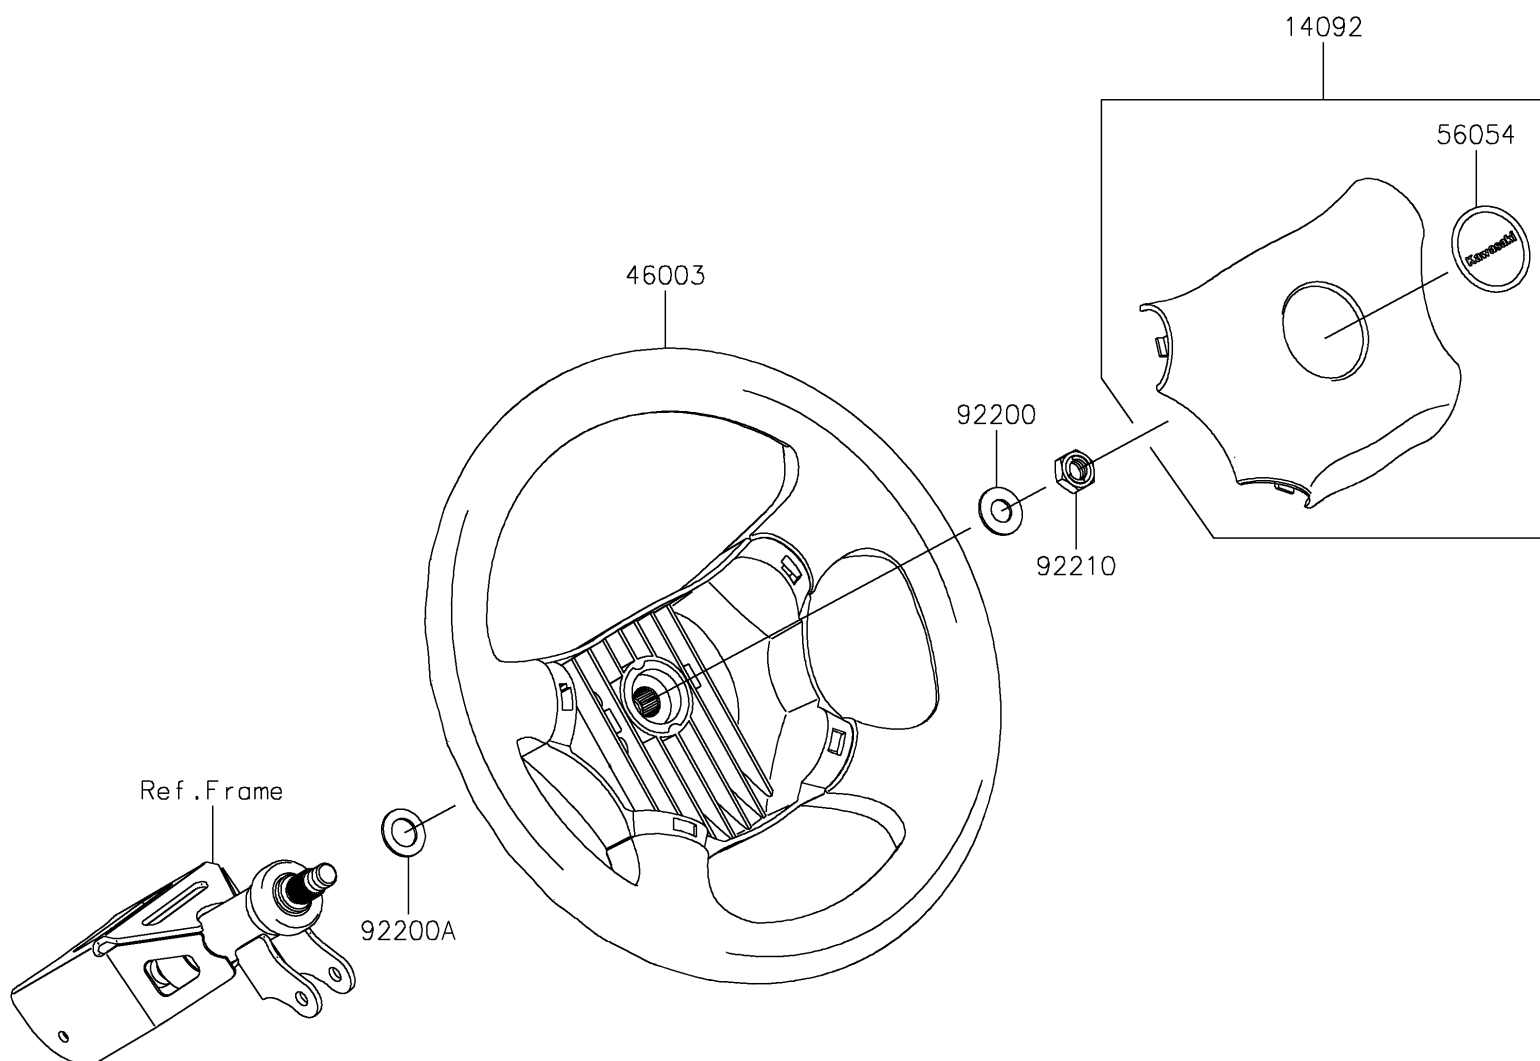

2020 MULE SX™ 4x4 XC FI

PARTS DIAGRAM

Steering Wheel

F2311

2020 MULE SX™ 4x4 XC FI

PARTS LIST

Steering Wheel

ITEM NAME

PART NUMBER

QUANTITY
