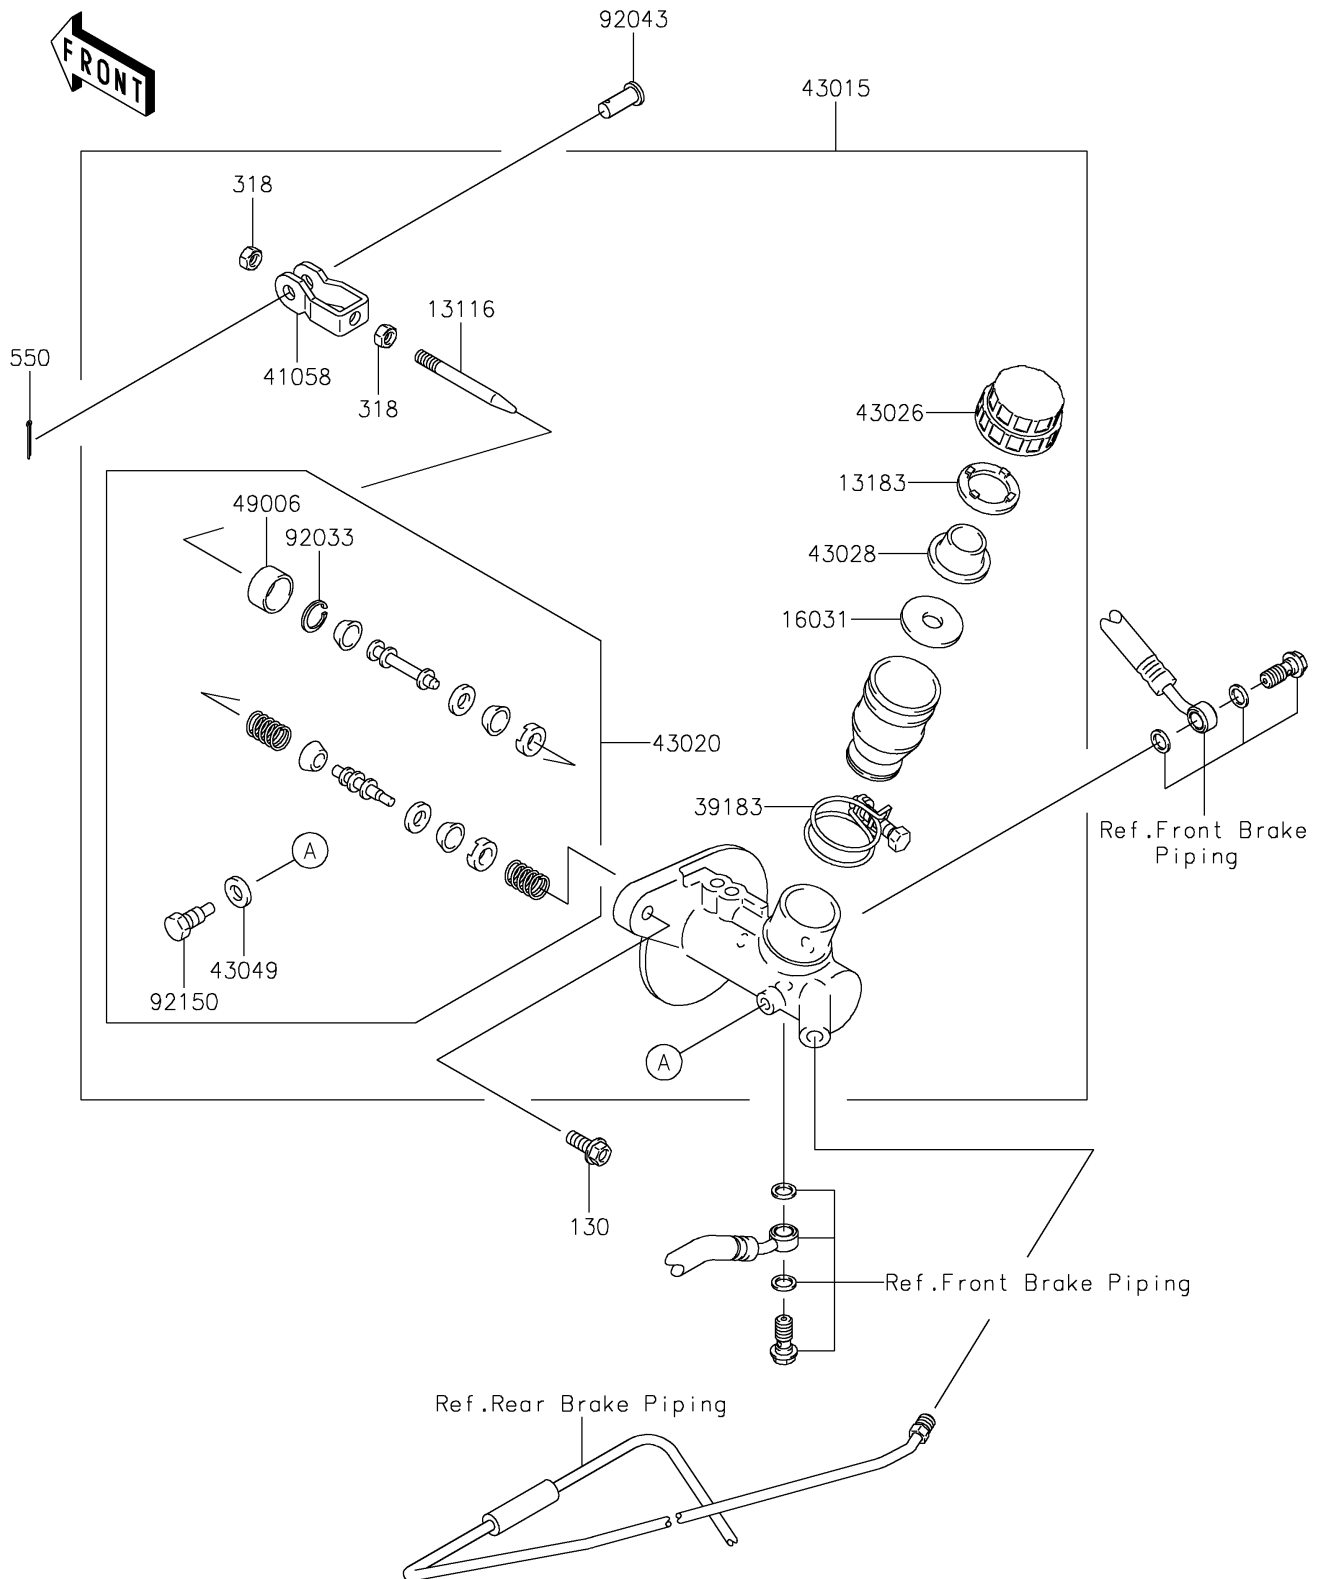

2020 MULE SX™ 4x4 XC FI

PARTS DIAGRAM

Master Cylinder

F2261

2020 MULE SX™ 4x4 XC FI

PARTS LIST

Master Cylinder

ITEM NAME

PART NUMBER

QUANTITY
