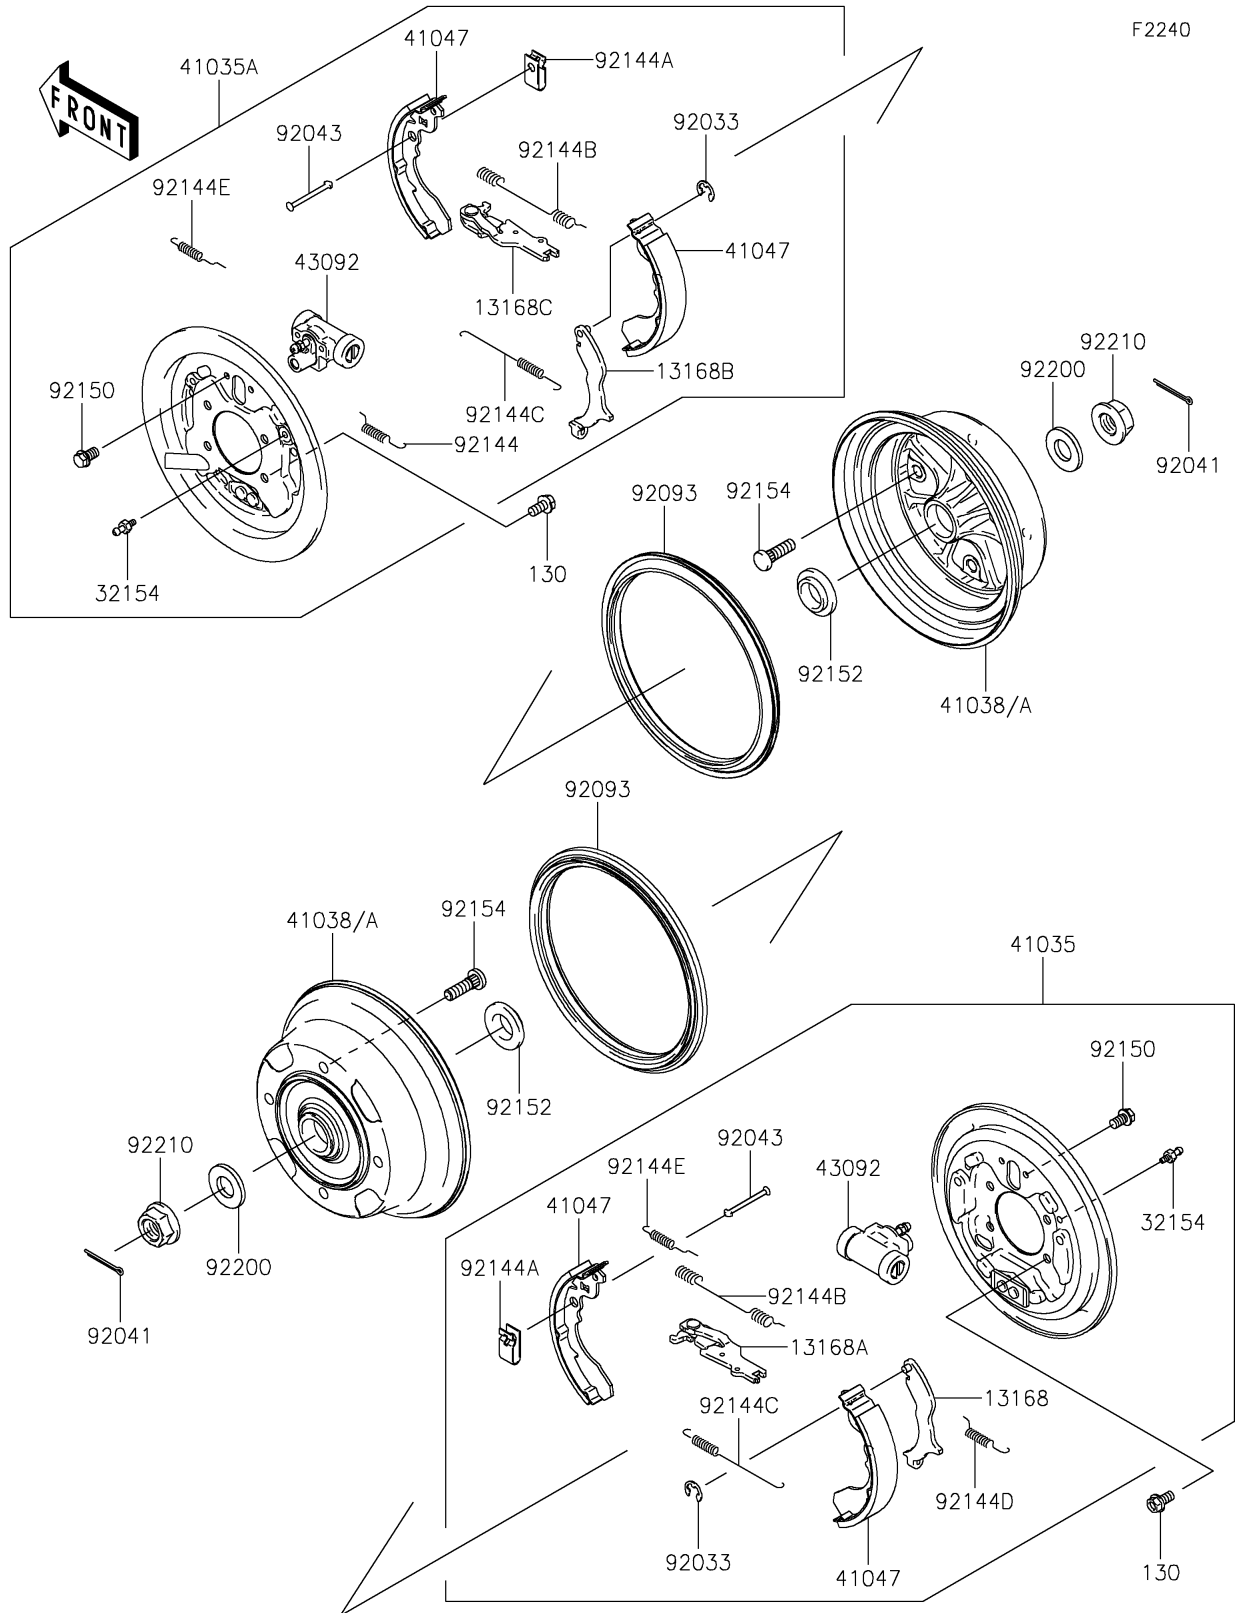

2019 MULE SX™ 4x4 XC FI

PARTS DIAGRAM

Rear Hubs/Brakes

2019 MULE SX™ 4x4 XC FI

PARTS LIST

Rear Hubs/Brakes

ITEM NAME	PART NUMBER	QUANTITY
-----------	-------------	----------
