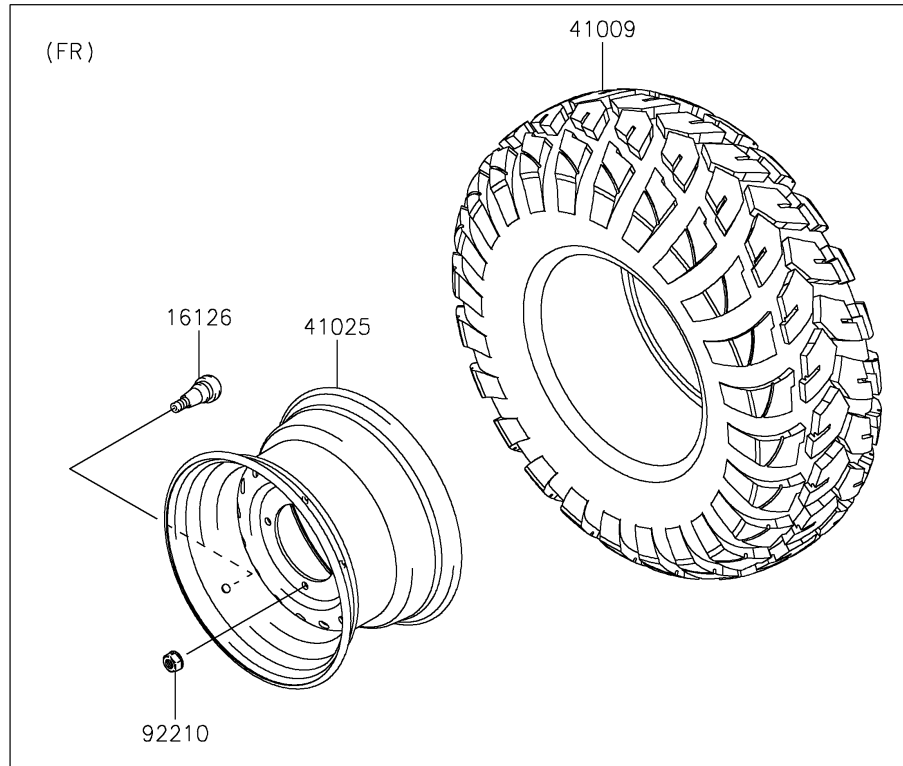

2020 MULE SX™ 4x4 XC FI

PARTS DIAGRAM

Wheels/Tires

F2210

2020 MULE SX™ 4x4 XC FI

PARTS LIST

Wheels/Tires

ITEM NAME

PART NUMBER

QUANTITY
