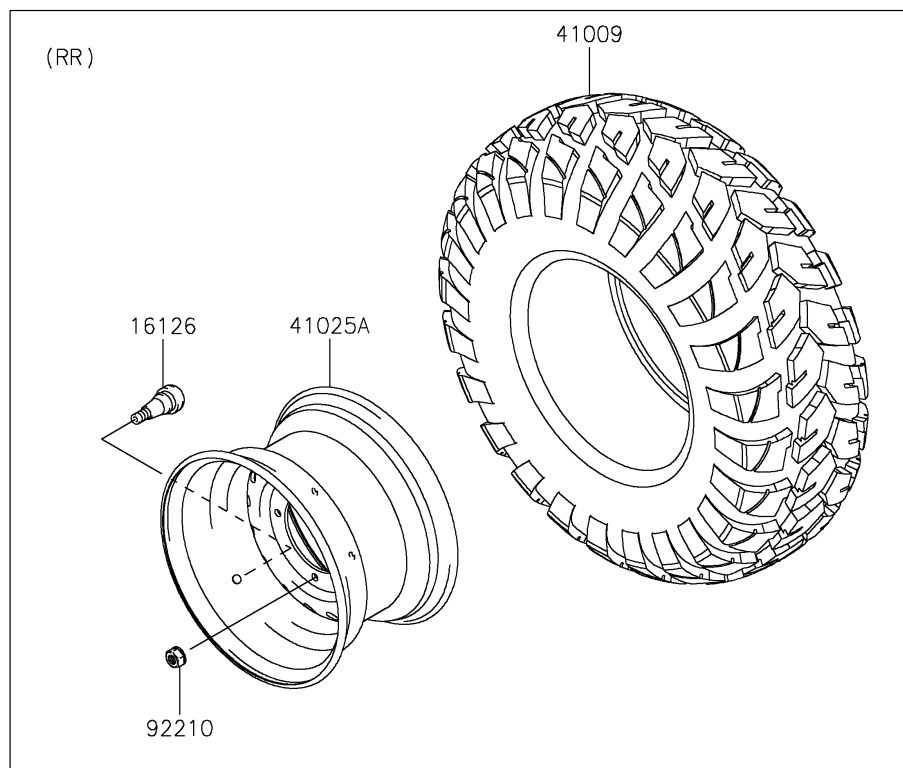

2020 MULE SX™ 4x4 XC FI

PARTS DIAGRAM

Wheels/Tires

F2210

2020 MULE SX™ 4x4 XC FI

PARTS LIST

Wheels/Tires

ITEM NAME

PART NUMBER

QUANTITY
