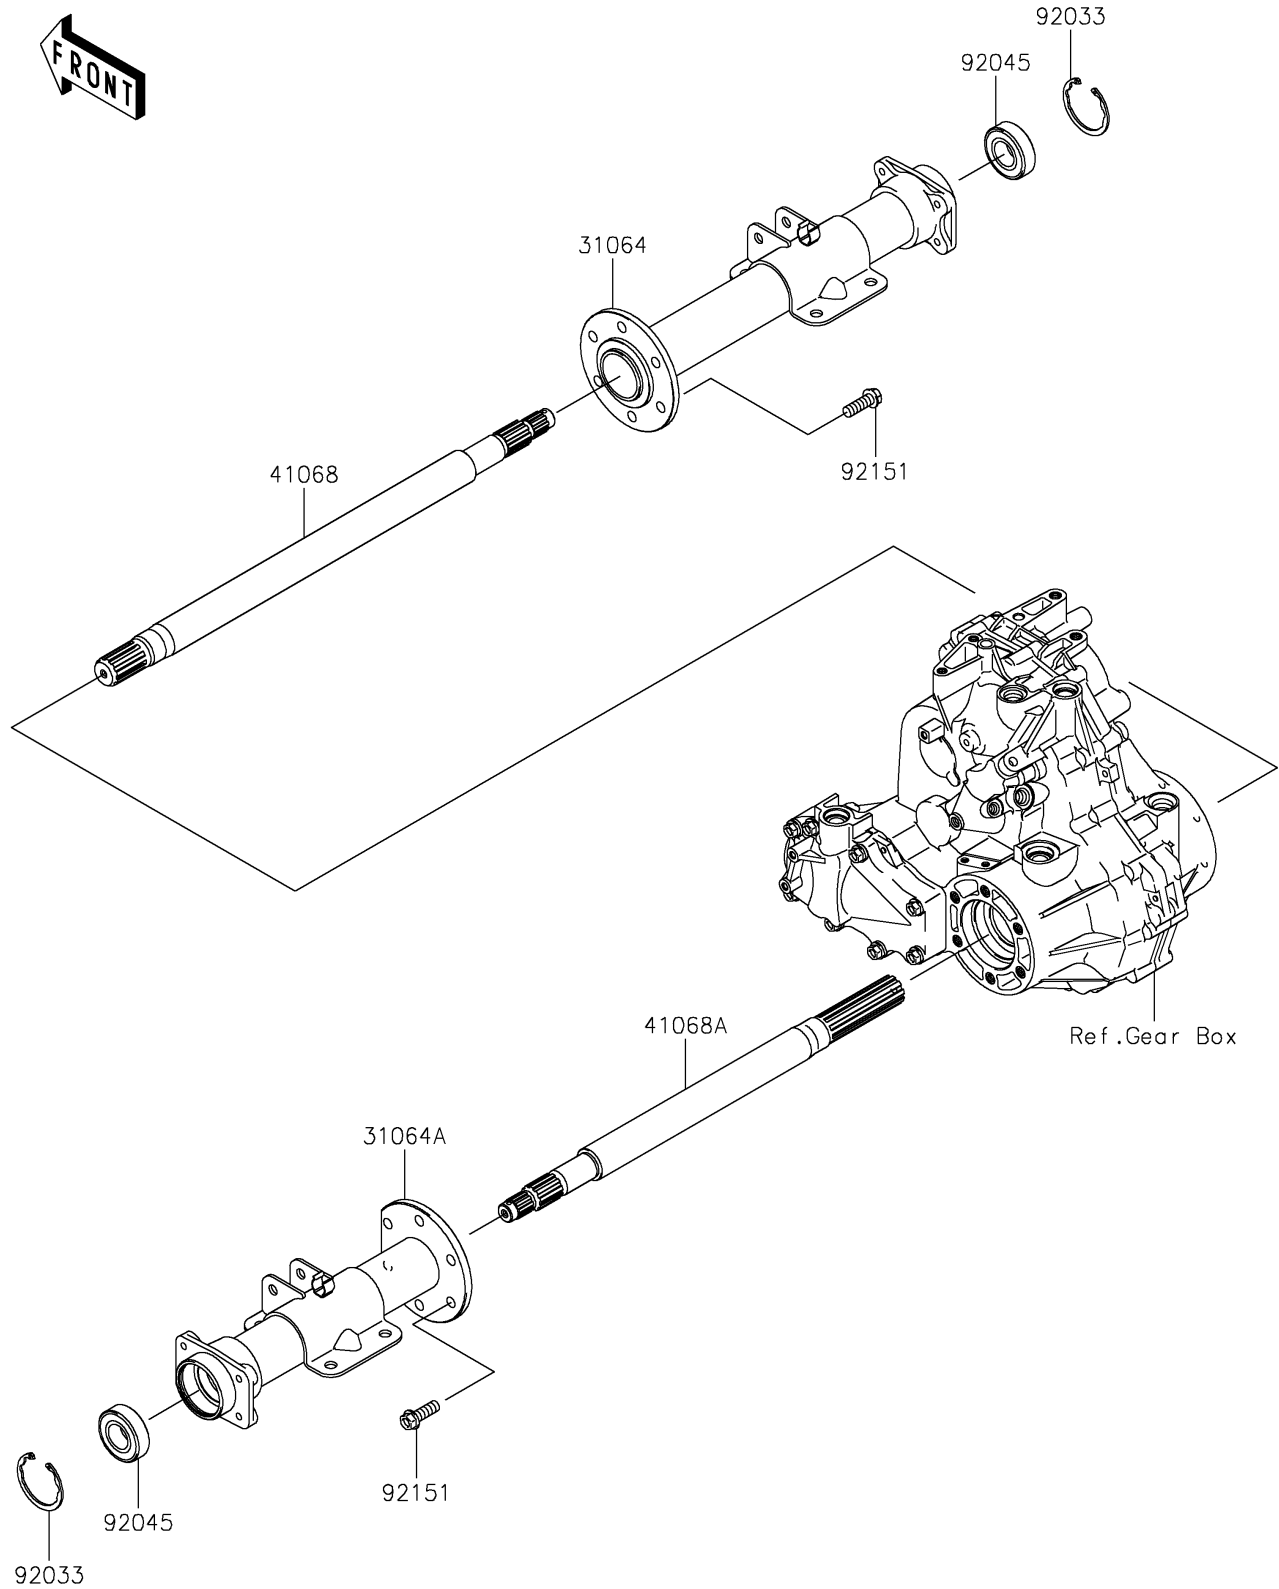

2020 MULE SX™ 4x4 XC FI

PARTS DIAGRAM

Rear Axle

E3133

2020 MULE SX™ 4x4 XC FI

PARTS LIST

Rear Axle

ITEM NAME

PART NUMBER

QUANTITY
