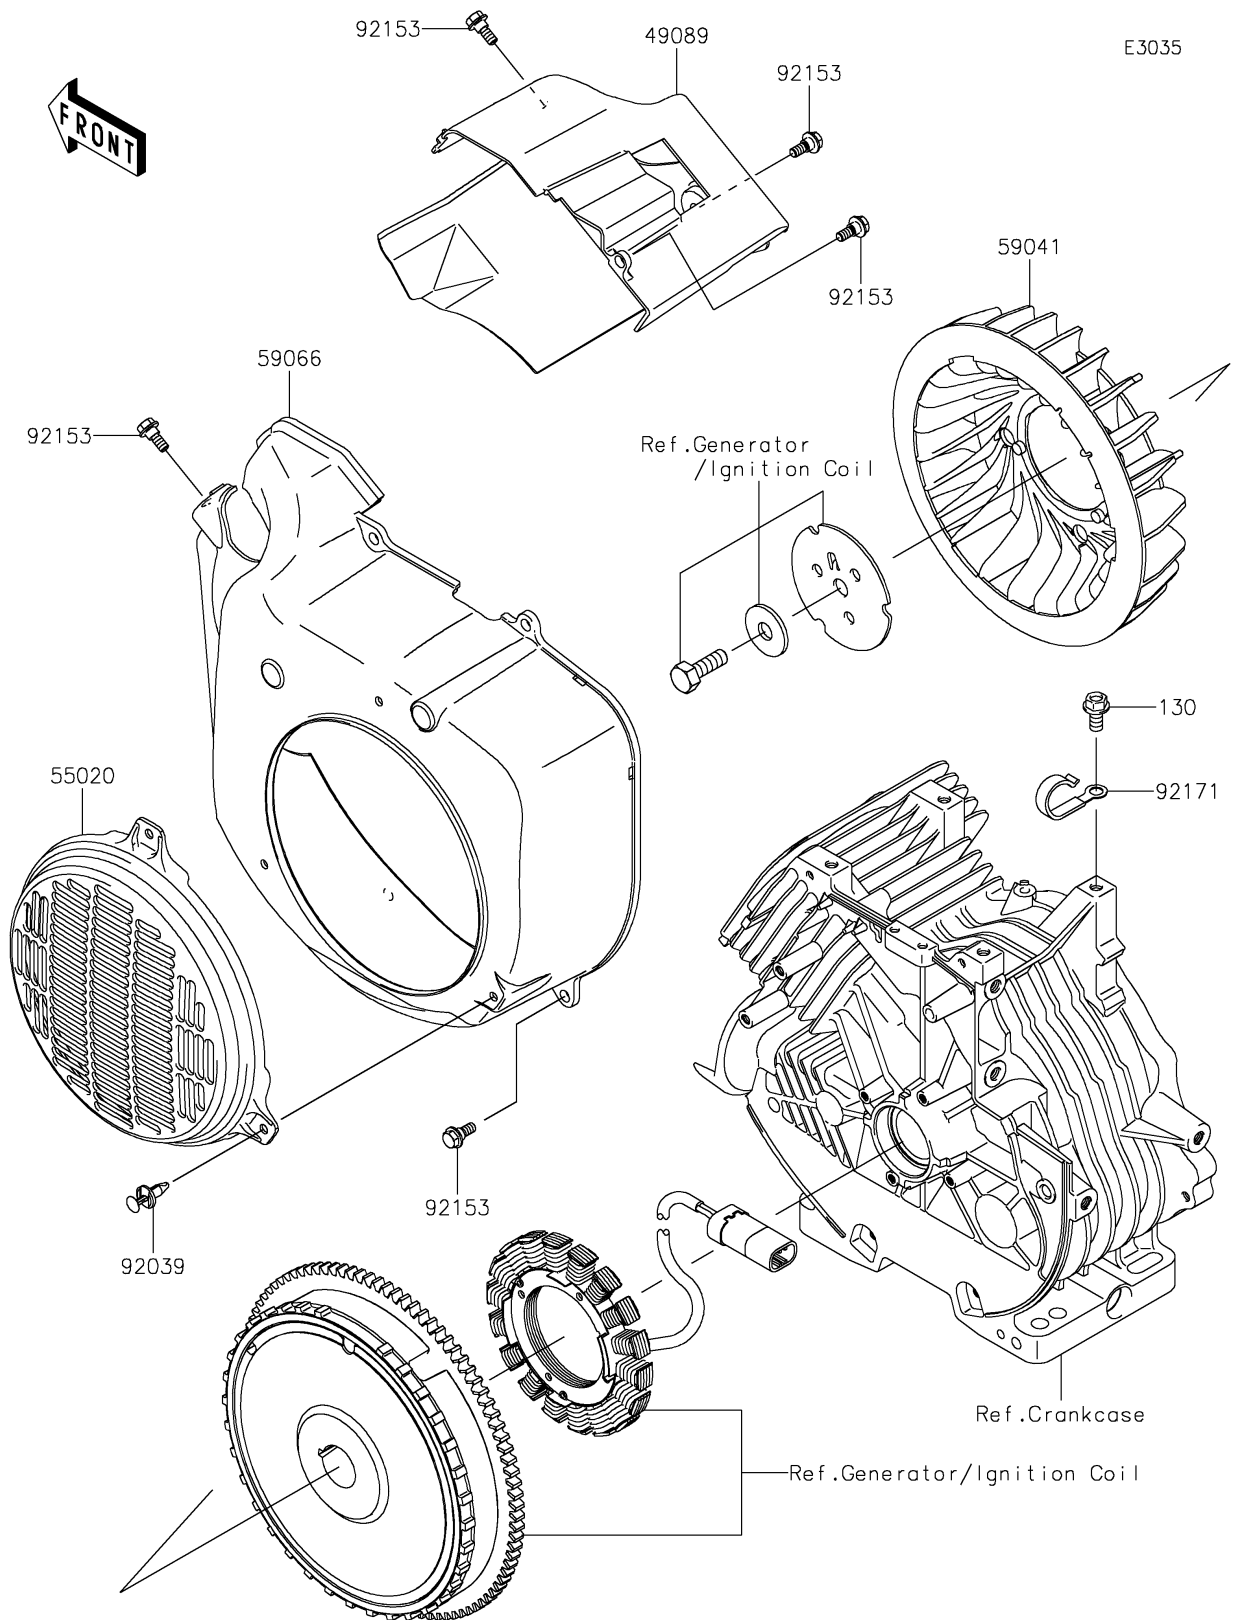

2020 MULE SX™ 4x4 XC FI

PARTS DIAGRAM

Cooling

2020 MULE SX™ 4x4 XC FI

PARTS LIST

Cooling

ITEM NAME

PART NUMBER

QUANTITY
