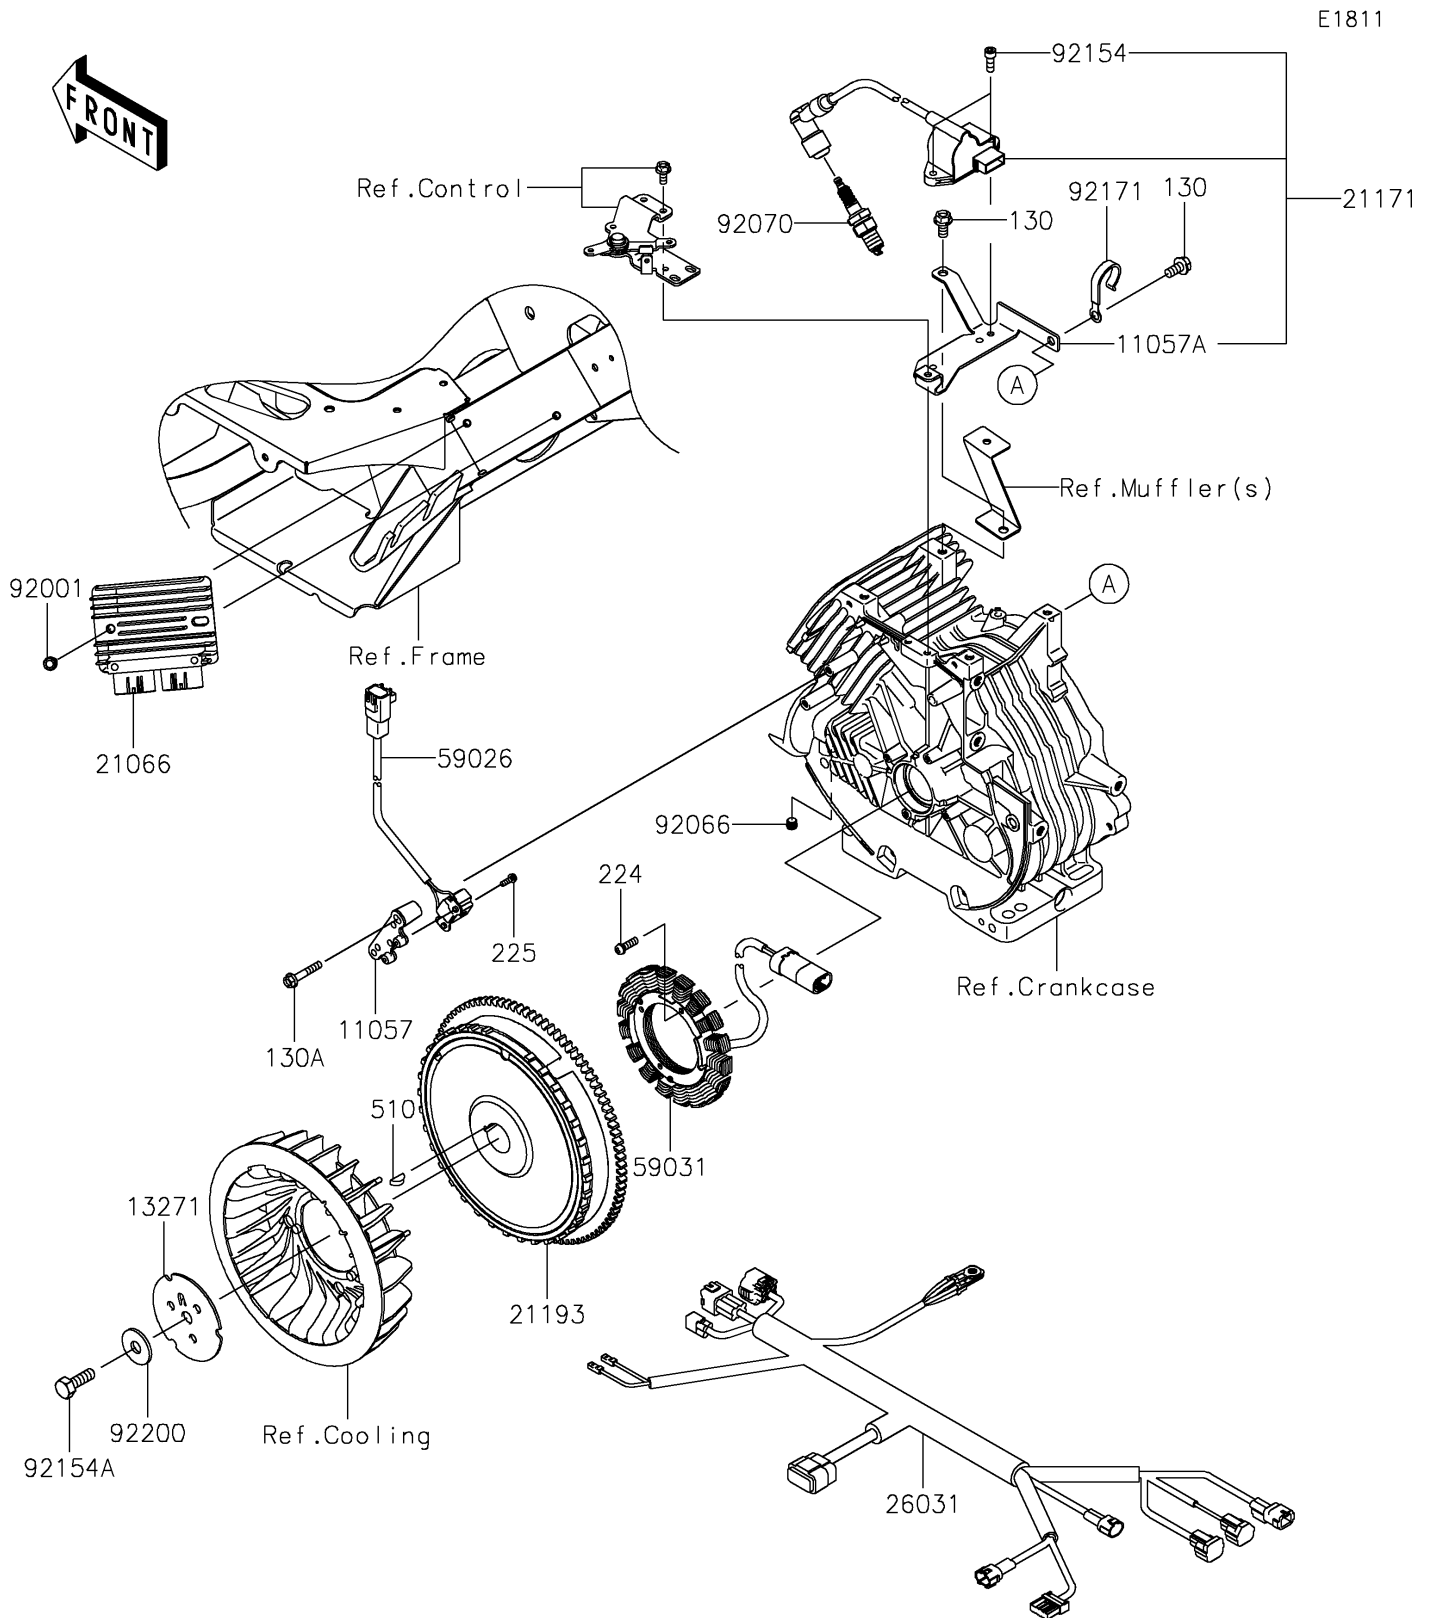

2019 MULE SX™ 4x4 XC FI

PARTS DIAGRAM

Generator/Ignition Coil

2019 MULE SX™ 4x4 XC FI

PARTS LIST

Generator/Ignition Coil

ITEM NAME	PART NUMBER	QUANTITY
-----------	-------------	----------
