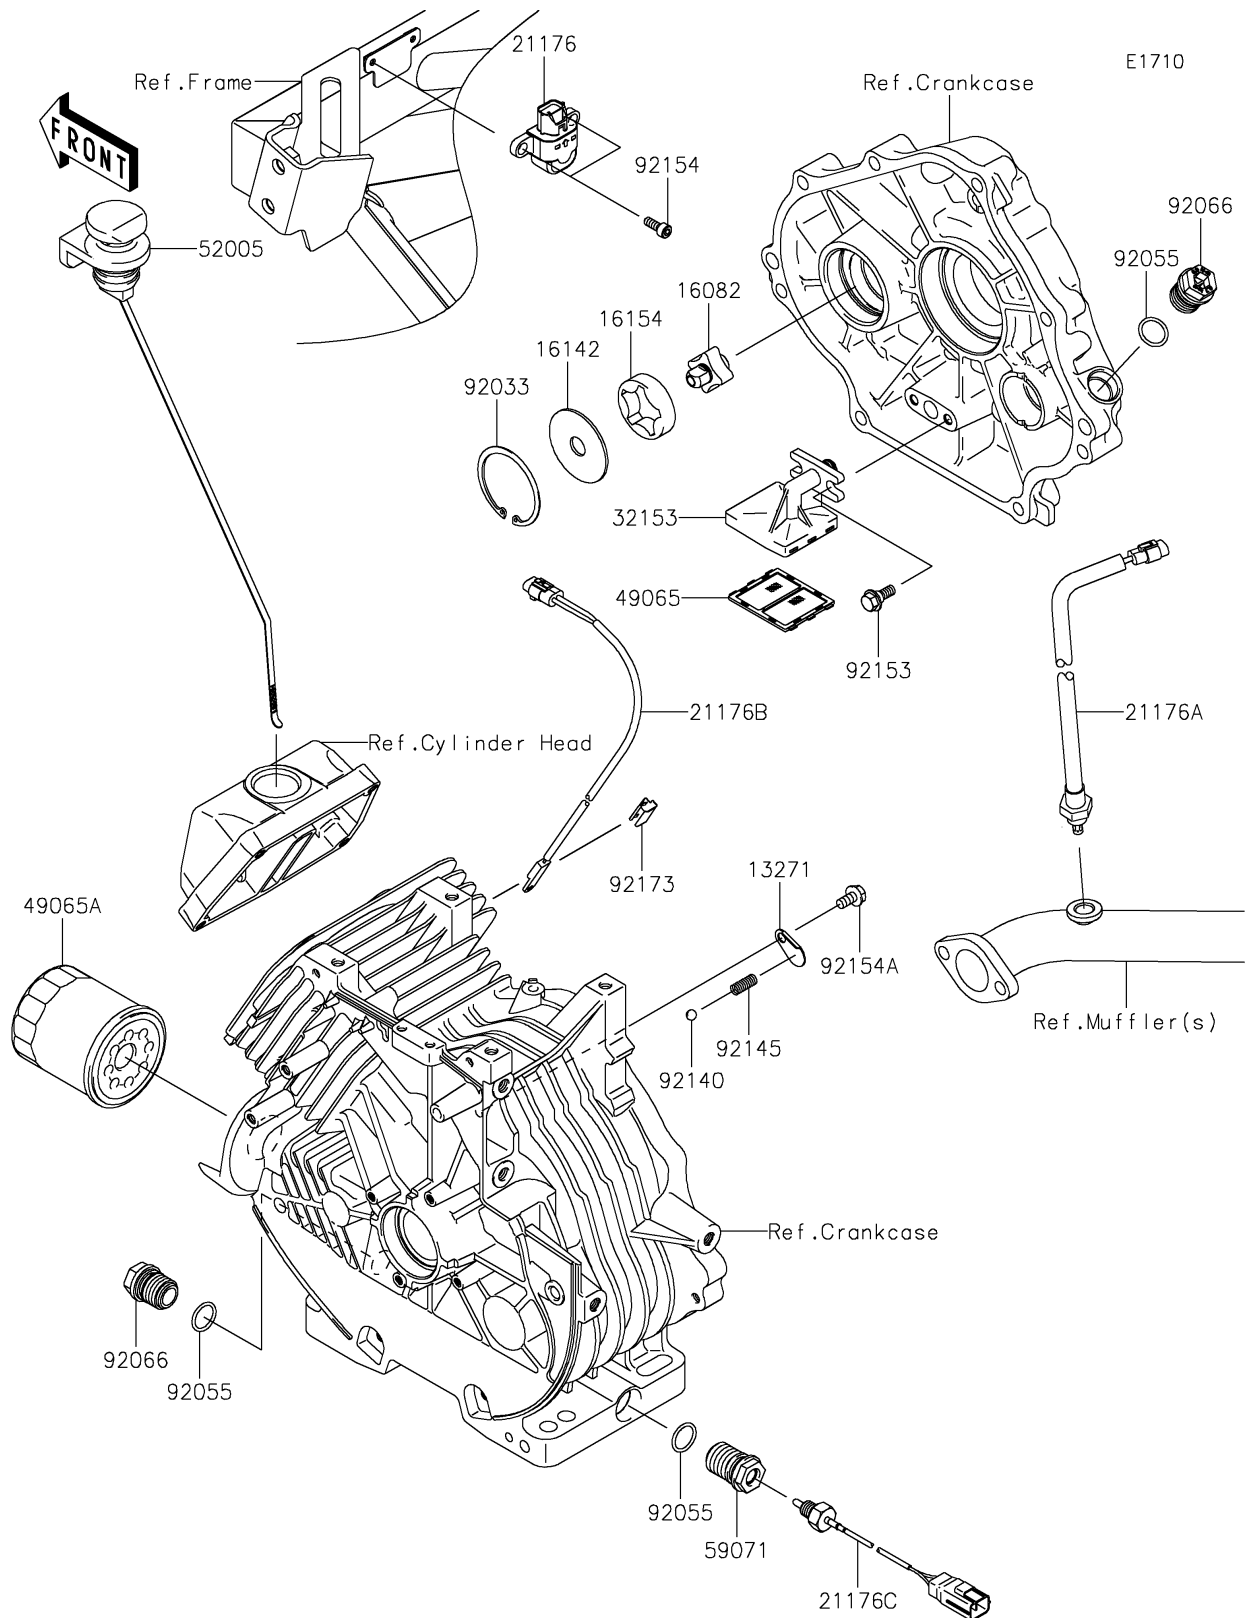

2020 MULE SX™ 4x4 XC FI

PARTS DIAGRAM

Oil Pump/Oil Filter

2020 MULE SX™ 4x4 XC FI

PARTS LIST

Oil Pump/Oil Filter

ITEM NAME	PART NUMBER	QUANTITY
-----------	-------------	----------
