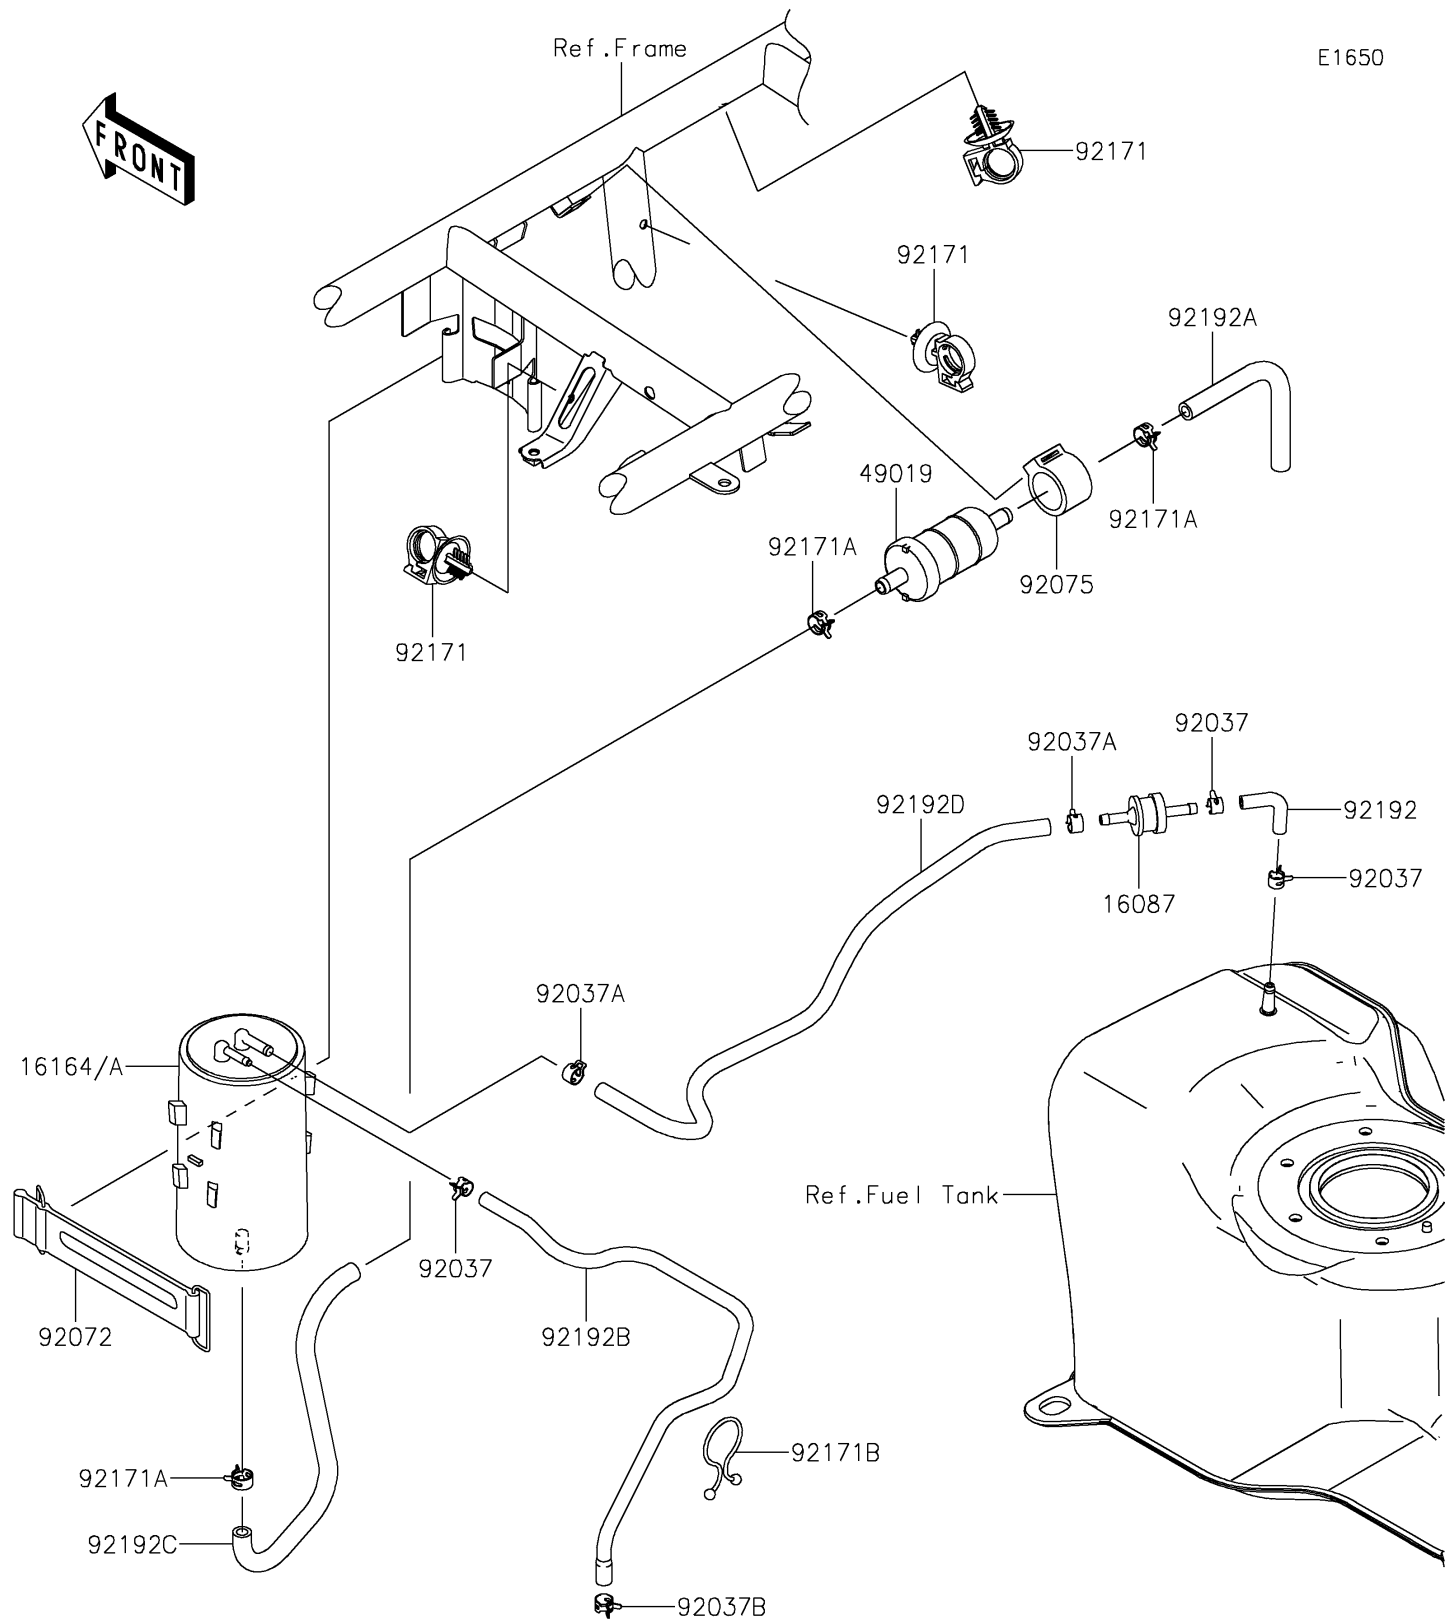

2020 MULE SX™ 4x4 XC FI

PARTS DIAGRAM

Fuel Evaporative System

2020 MULE SX™ 4x4 XC FI

PARTS LIST

Fuel Evaporative System

ITEM NAME

PART NUMBER

QUANTITY
