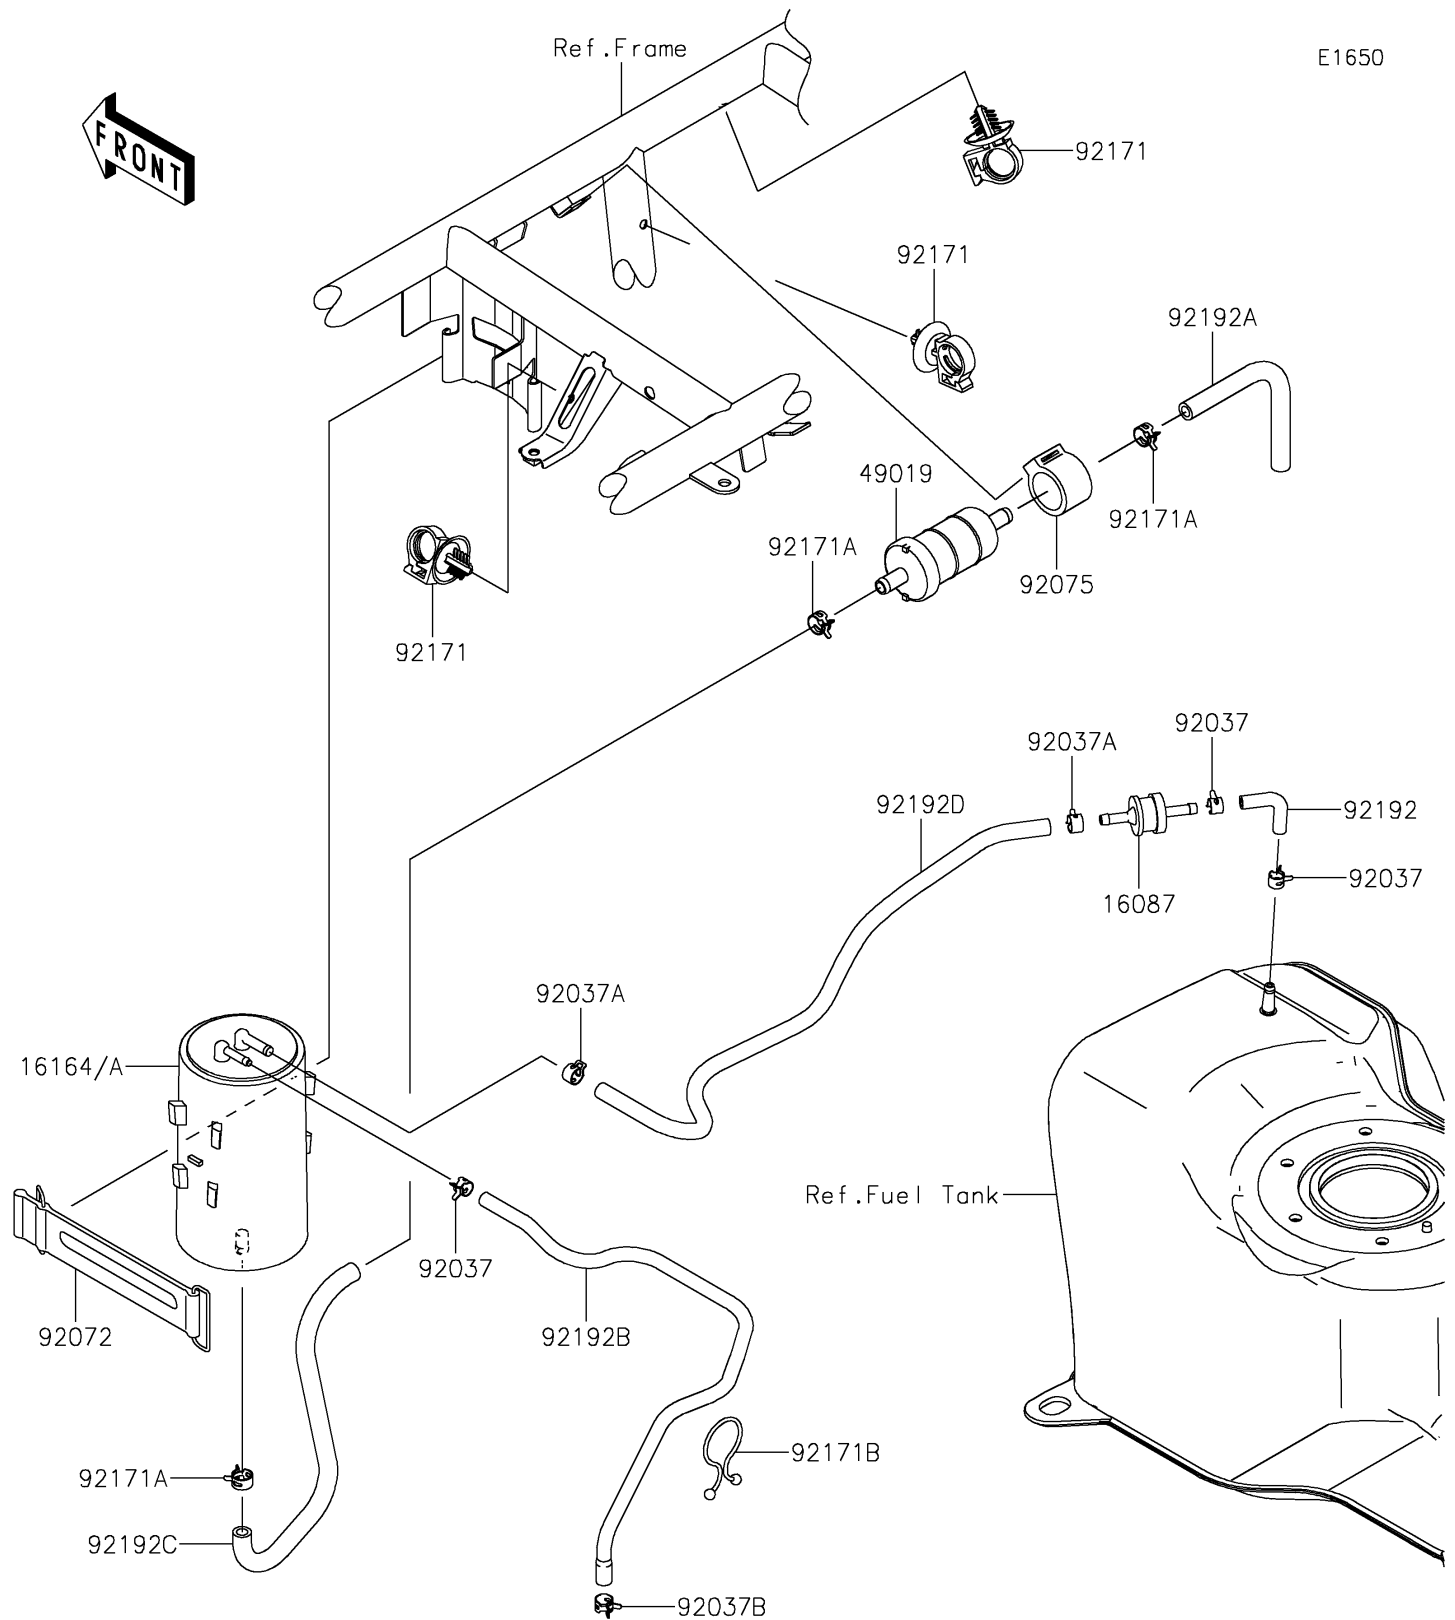

2019 MULE SX™ 4x4 XC FI

PARTS DIAGRAM

Fuel Evaporative System

2019 MULE SX™ 4x4 XC FI

PARTS LIST

Fuel Evaporative System

ITEM NAME	PART NUMBER	QUANTITY
-----------	-------------	----------
