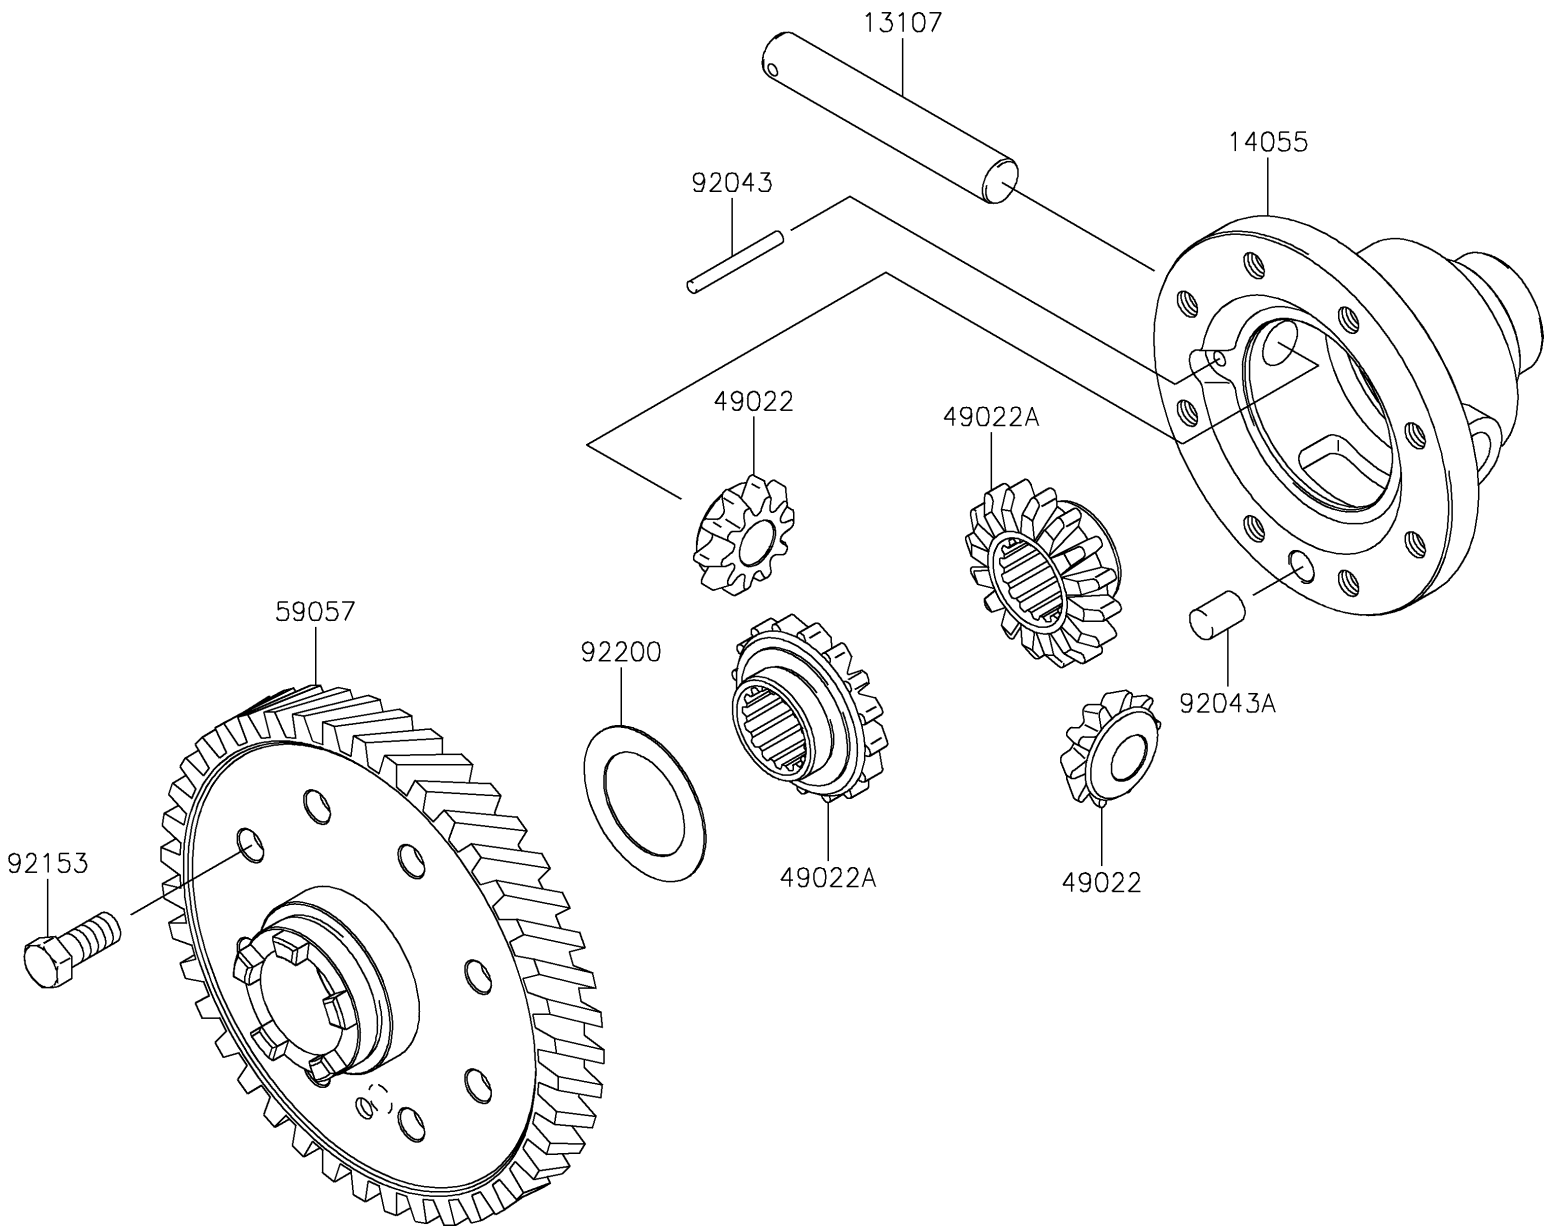

2020 MULE SX™ 4x4 XC FI

PARTS DIAGRAM

Differential

E1451

2020 MULE SX™ 4x4 XC FI

PARTS LIST

Differential

ITEM NAME

PART NUMBER

QUANTITY
