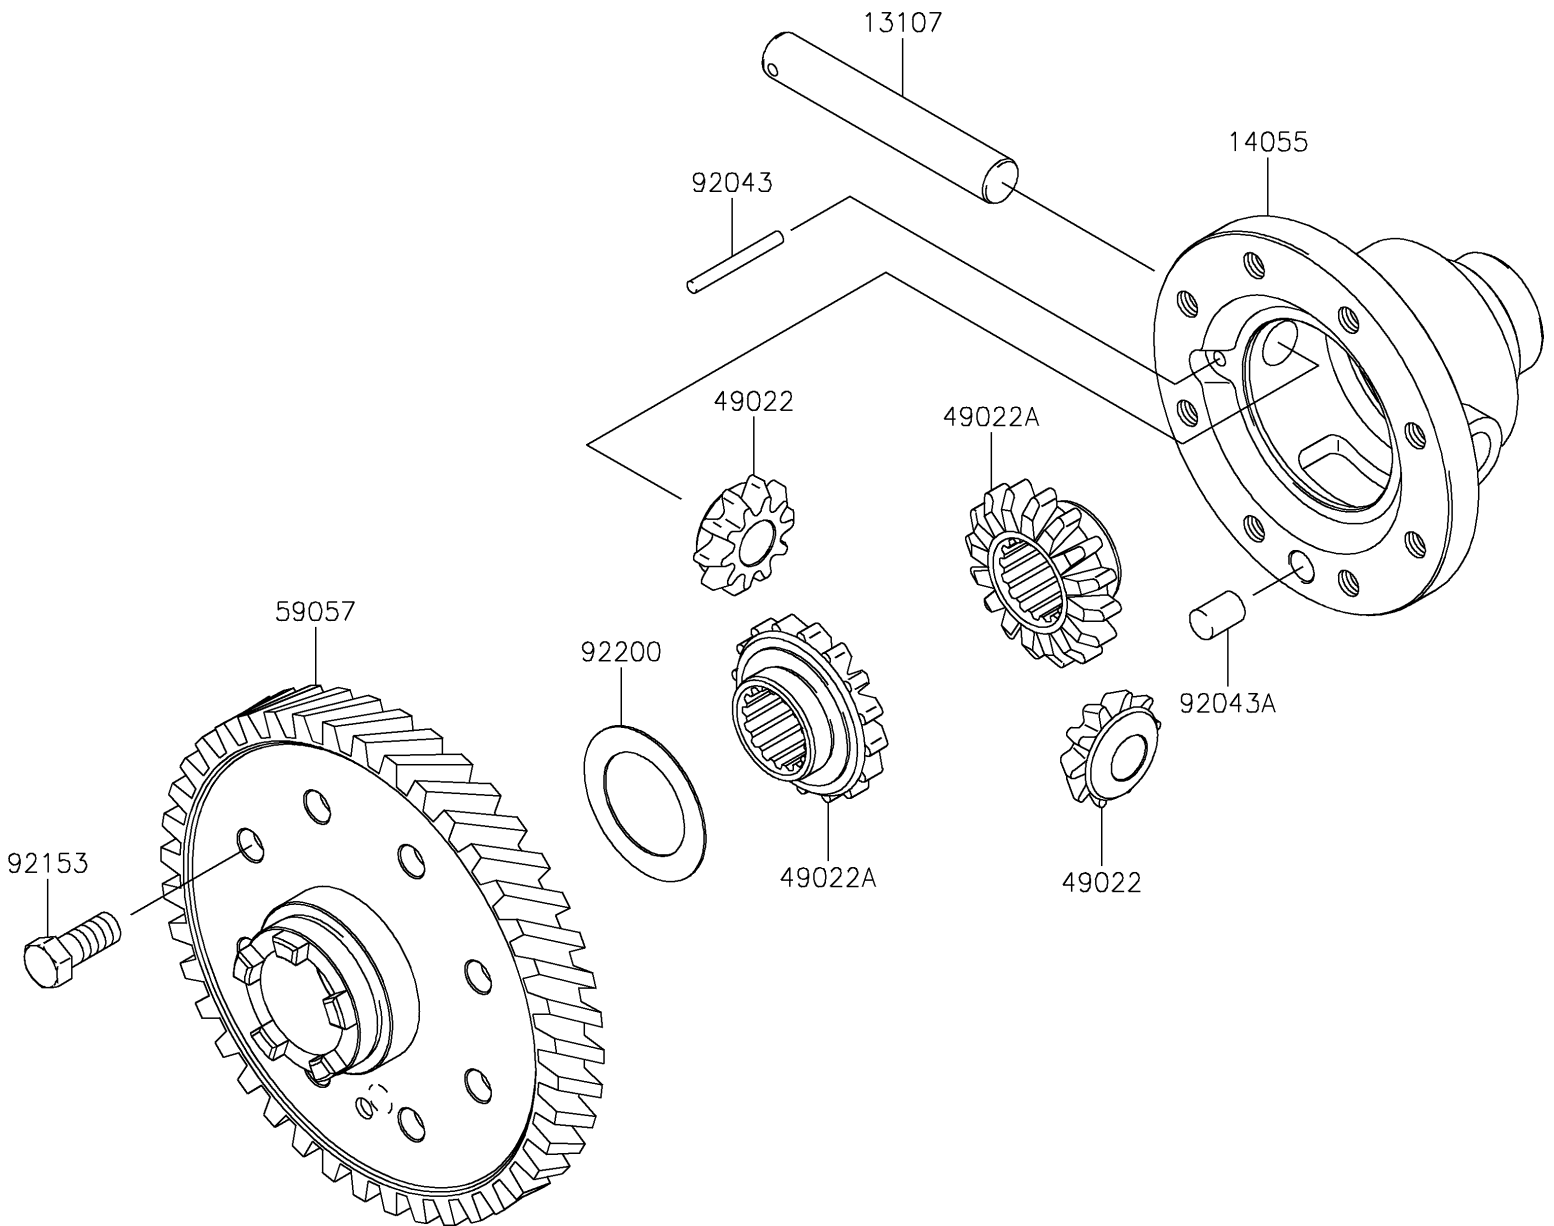

2020 MULE SX™ 4x4 XC FI

PARTS DIAGRAM

Differential

E1451

2020 MULE SX™ 4x4 XC FI

PARTS LIST

Differential

ITEM NAME	PART NUMBER	QUANTITY
SHAFT,DIFF-GEAR CASE (Ref # 13107)	13107-0042	1
CASE-GEAR,DIFF (Ref # 14055)	14055-0016	1
GEAR-BEVEL,10T (Ref # 49022)	49022-0572	2
GEAR-BEVEL,16T (Ref # 49022A)	49022-0573	2
GEAR-HELICAL,64T (Ref # 59057)	59057-0005	1
PIN,4X37.8 (Ref # 92043)	92043-0052	1
PIN,10X14 (Ref # 92043A)	92043-1506	1
BOLT,10X22 (Ref # 92153)	92153-0590	8
WASHER (Ref # 92200)	92200-1077	1