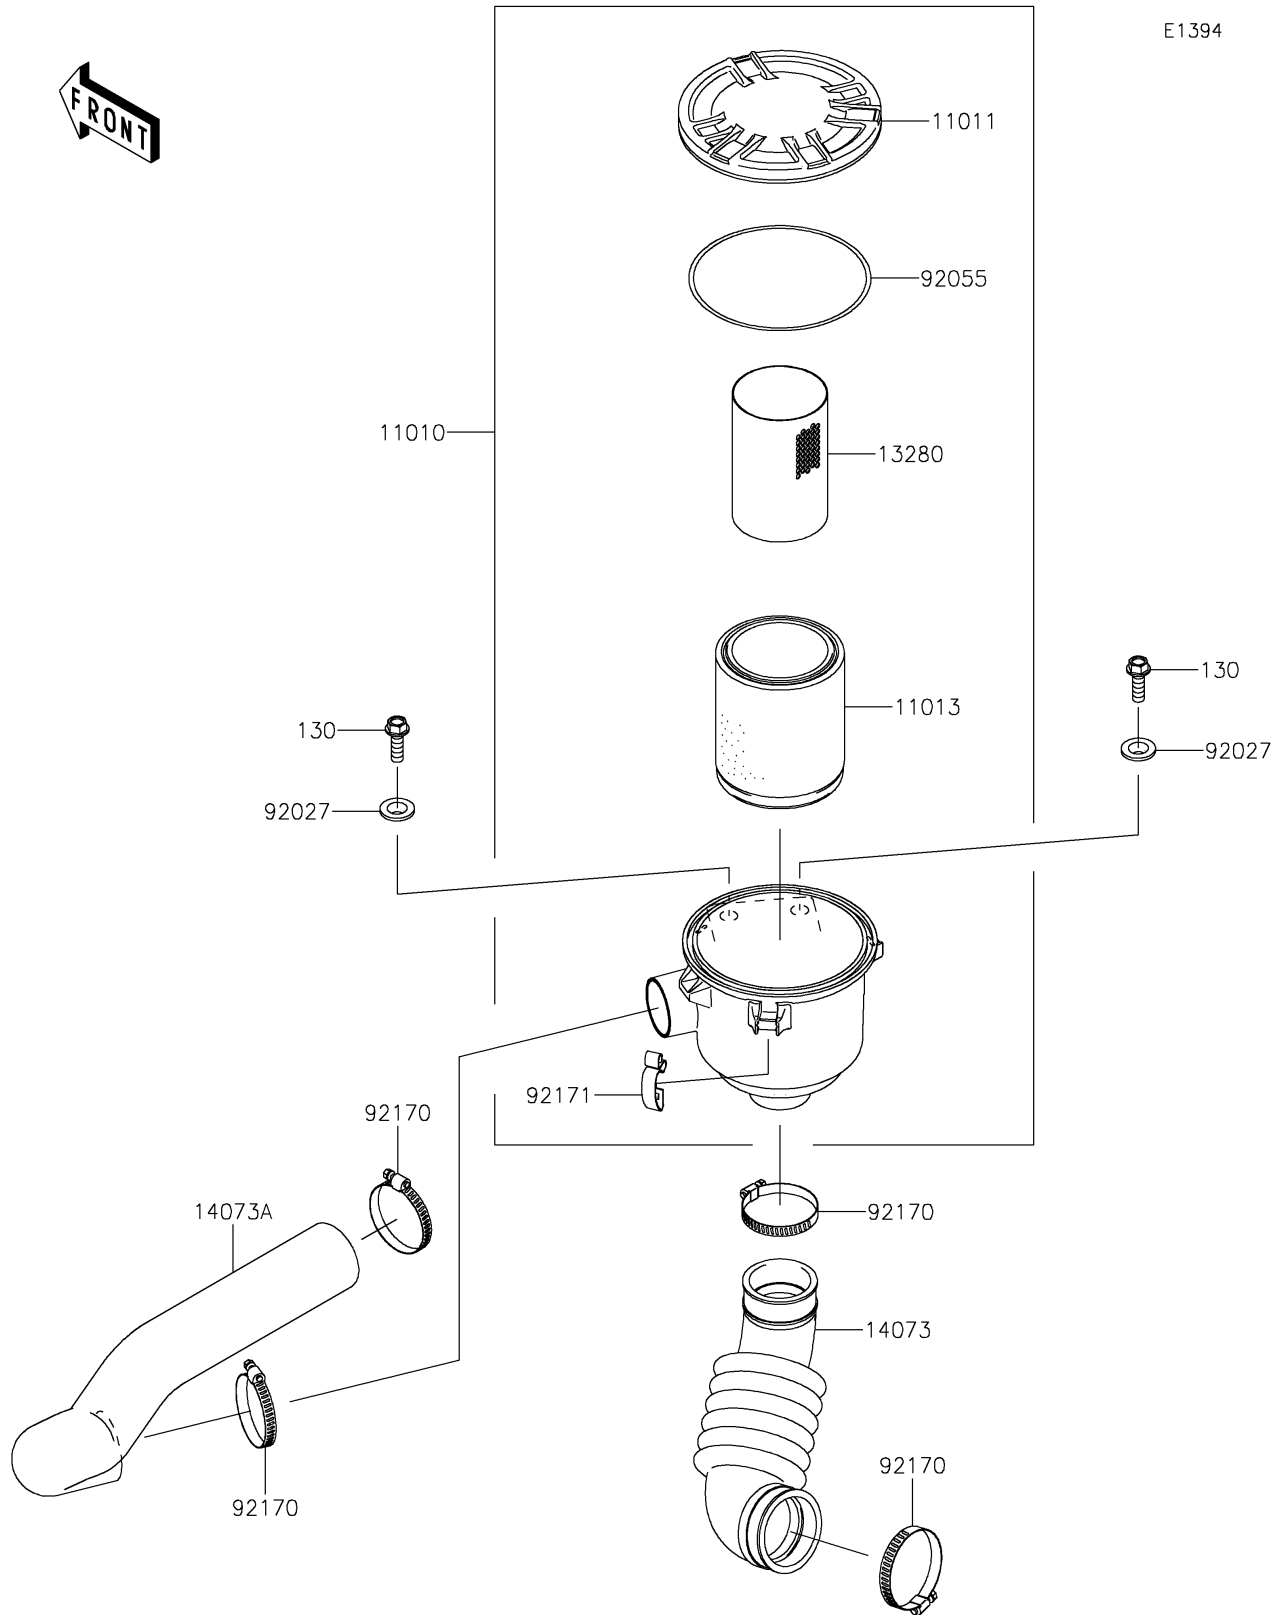

2020 MULE SX™ 4x4 XC FI

PARTS DIAGRAM

Air Cleaner-Belt Converter

2020 MULE SX™ 4x4 XC FI

PARTS LIST

Air Cleaner-Belt Converter

ITEM NAME

PART NUMBER

QUANTITY
