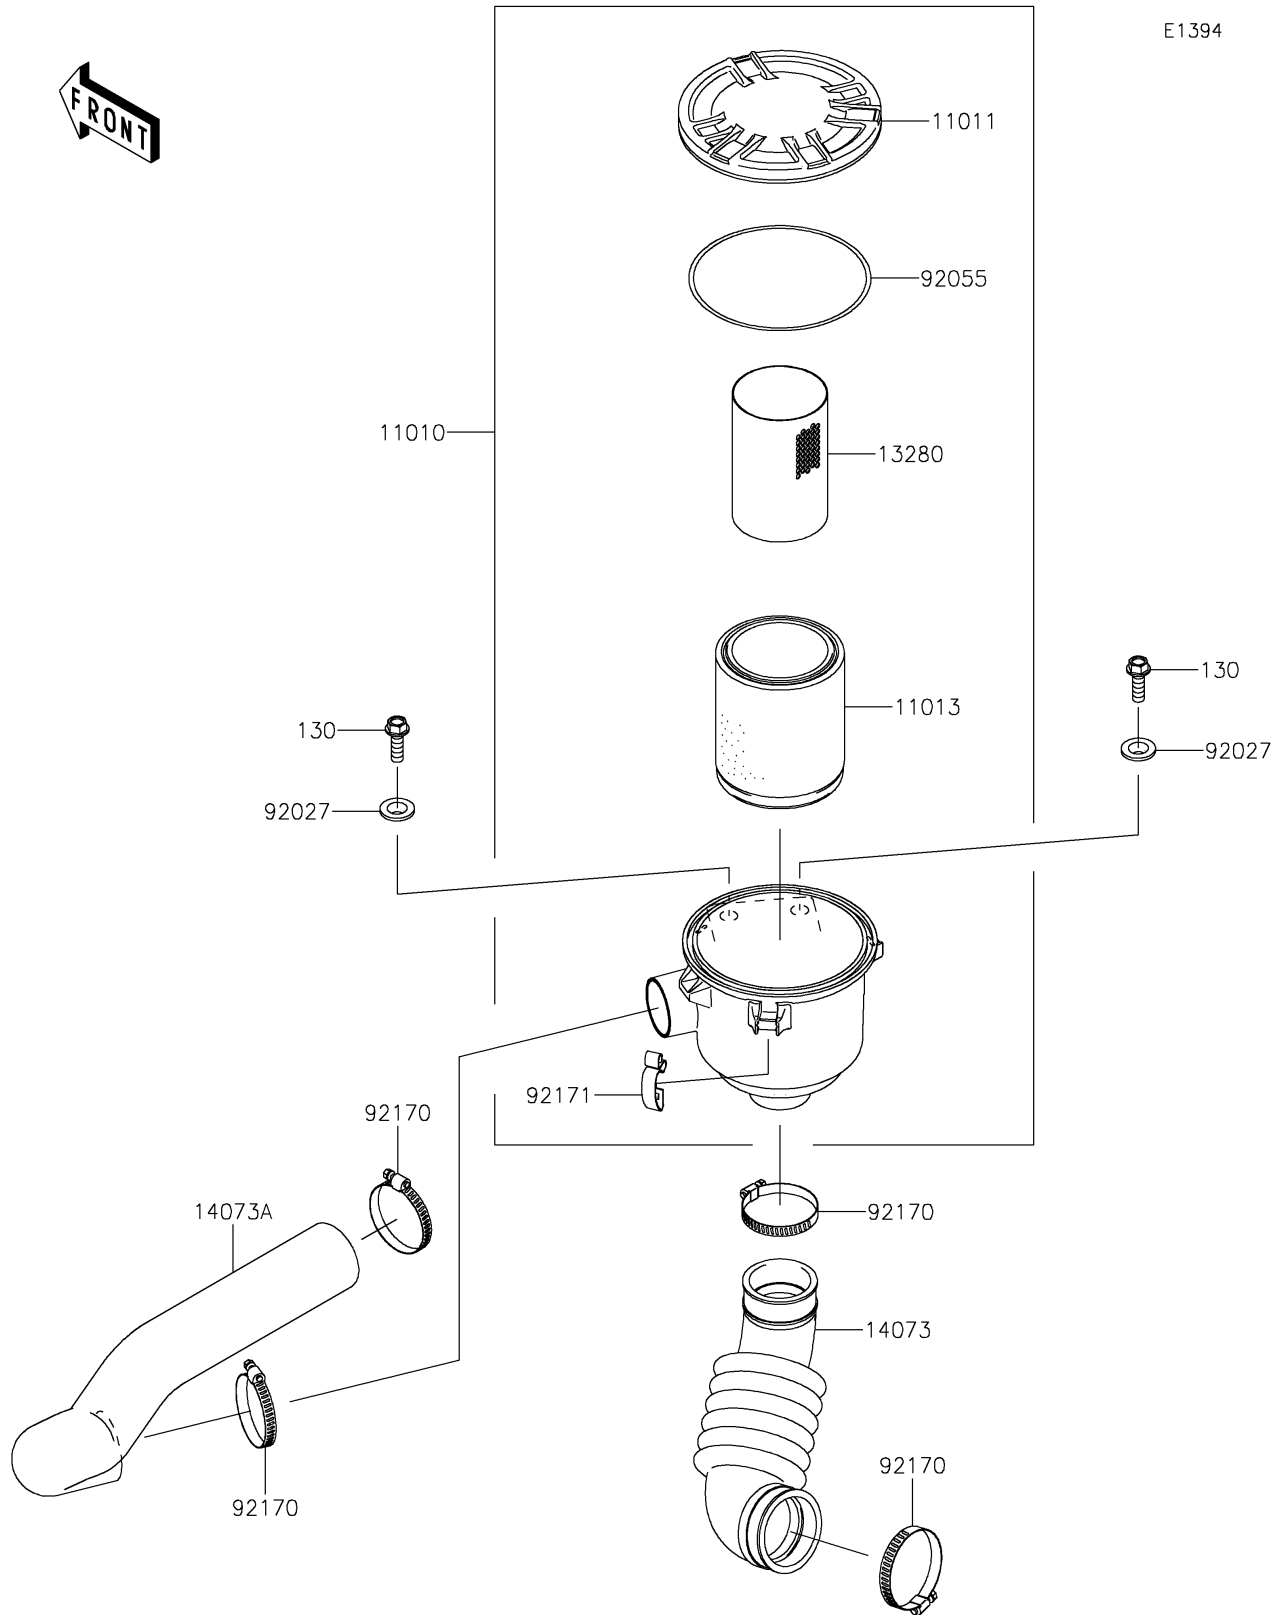

2019 MULE SX™ 4x4 XC FI

PARTS DIAGRAM

Air Cleaner-Belt Converter

2019 MULE SX™ 4x4 XC FI

PARTS LIST

Air Cleaner-Belt Converter

ITEM NAME	PART NUMBER	QUANTITY
-----------	-------------	----------
