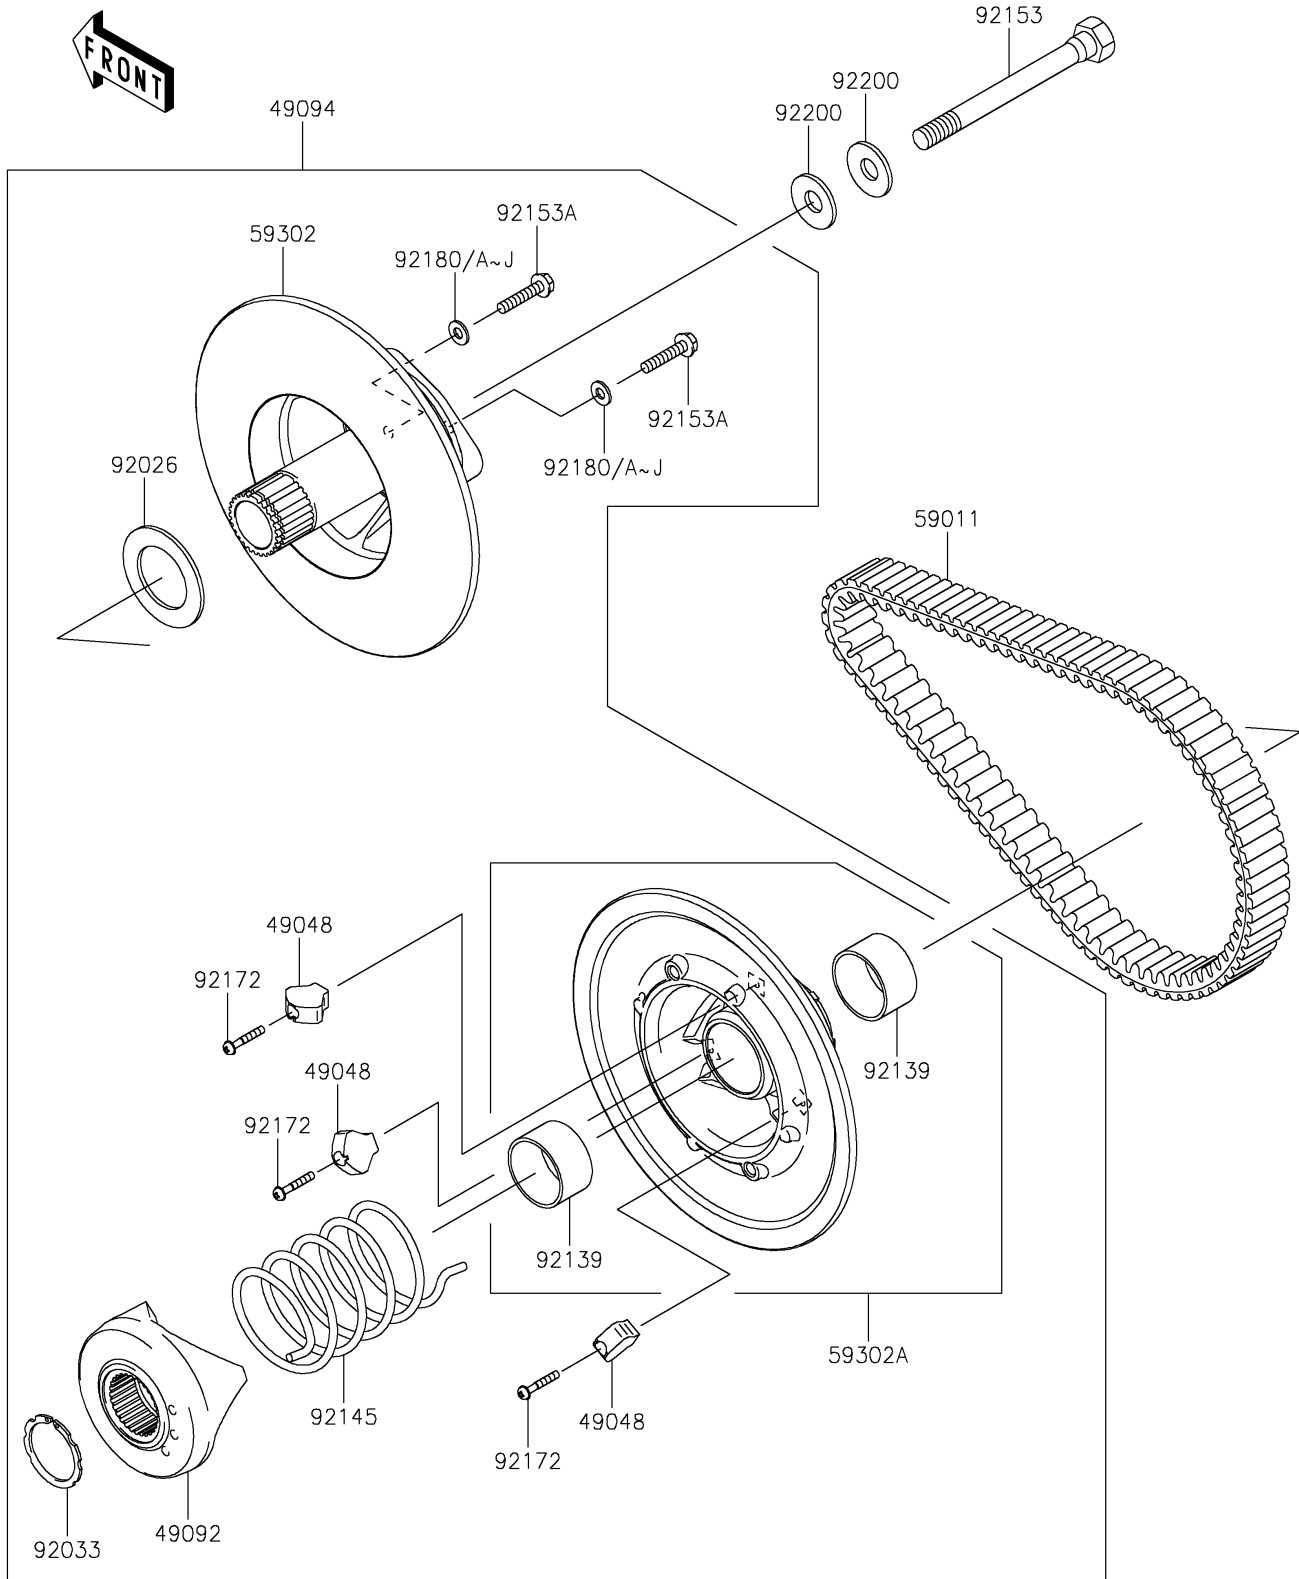

2020 MULE SX™ 4x4 XC FI

PARTS DIAGRAM

Driven Converter/Drive Belt

E1392

2020 MULE SX™ 4x4 XC FI

PARTS LIST

Driven Converter/Drive Belt

ITEM NAME

PART NUMBER

QUANTITY
