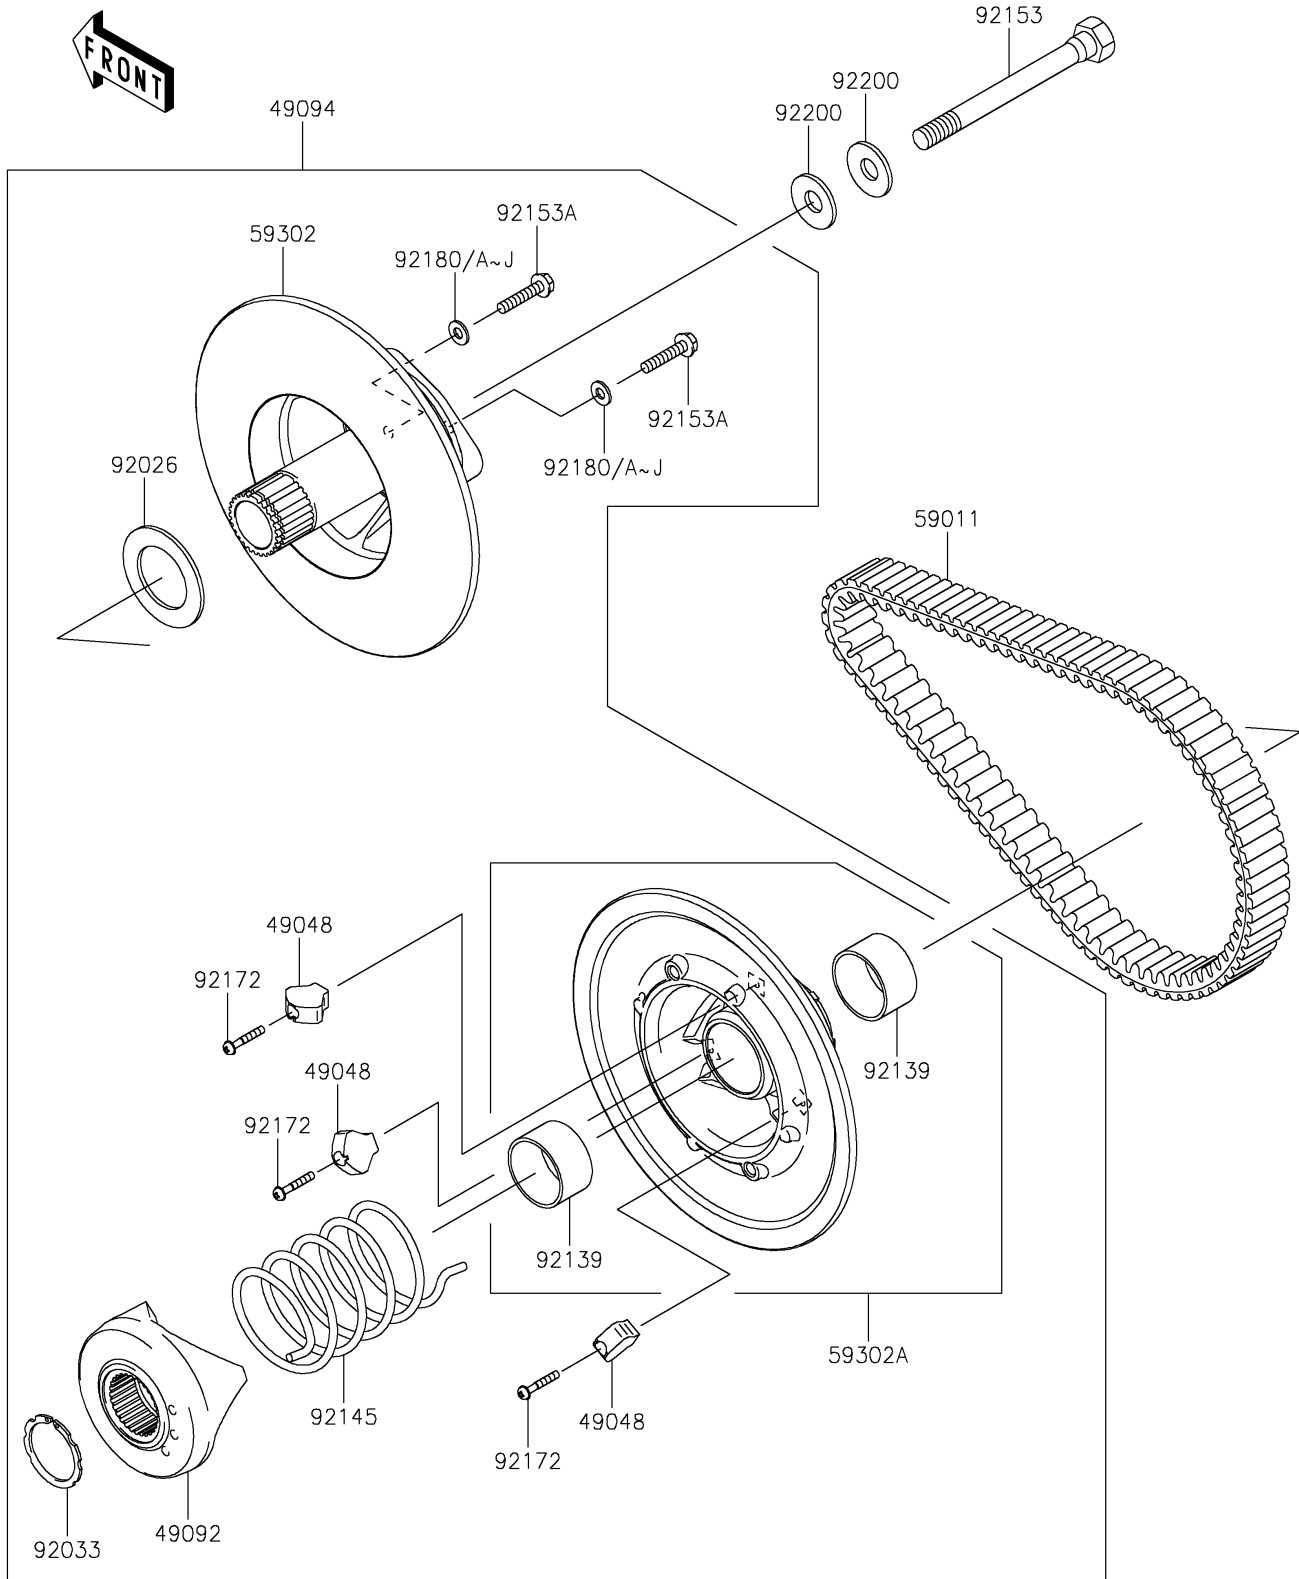

2019 MULE SX™ 4x4 XC FI

PARTS DIAGRAM

Driven Converter/Drive Belt

E1392

2019 MULE SX™ 4x4 XC FI

PARTS LIST

Driven Converter/Drive Belt

ITEM NAME	PART NUMBER	QUANTITY
-----------	-------------	----------
