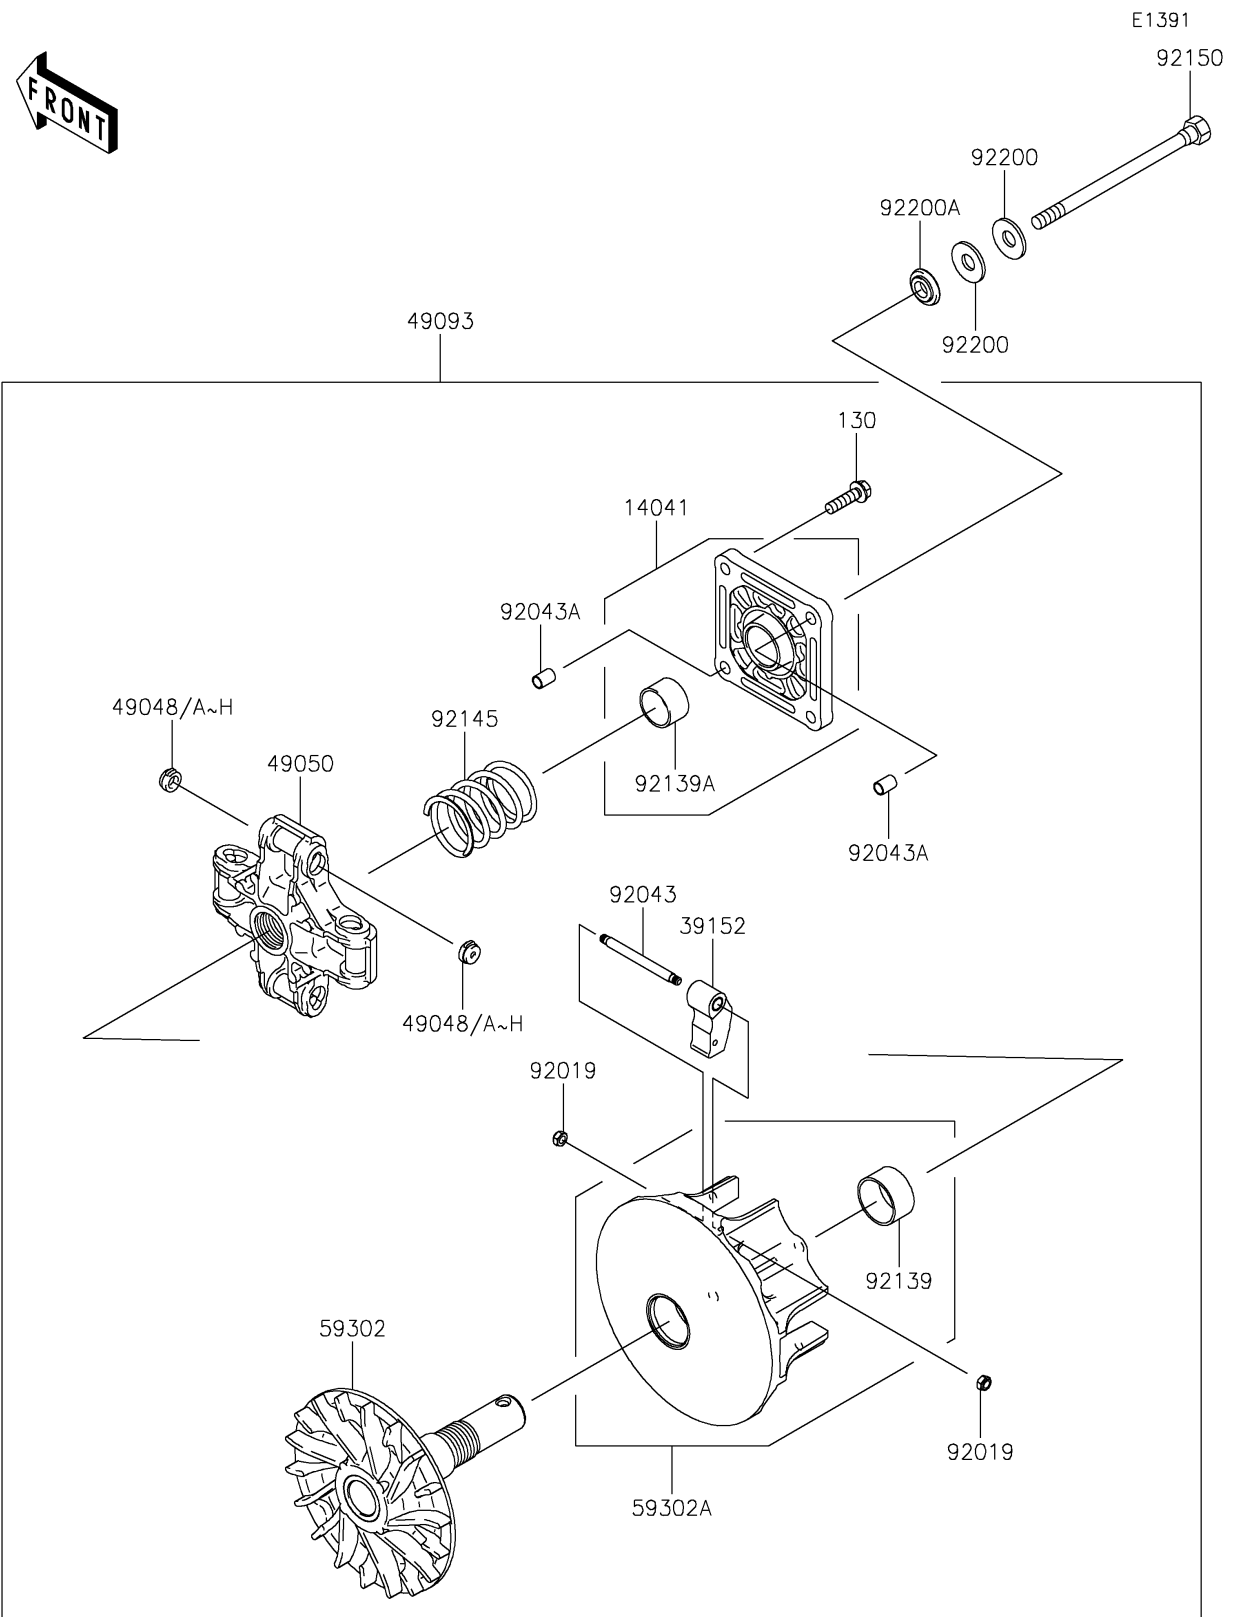

2020 MULE SX™ 4x4 XC FI

PARTS DIAGRAM

Drive Converter

2020 MULE SX™ 4x4 XC FI

PARTS LIST

Drive Converter

ITEM NAME

PART NUMBER

QUANTITY
