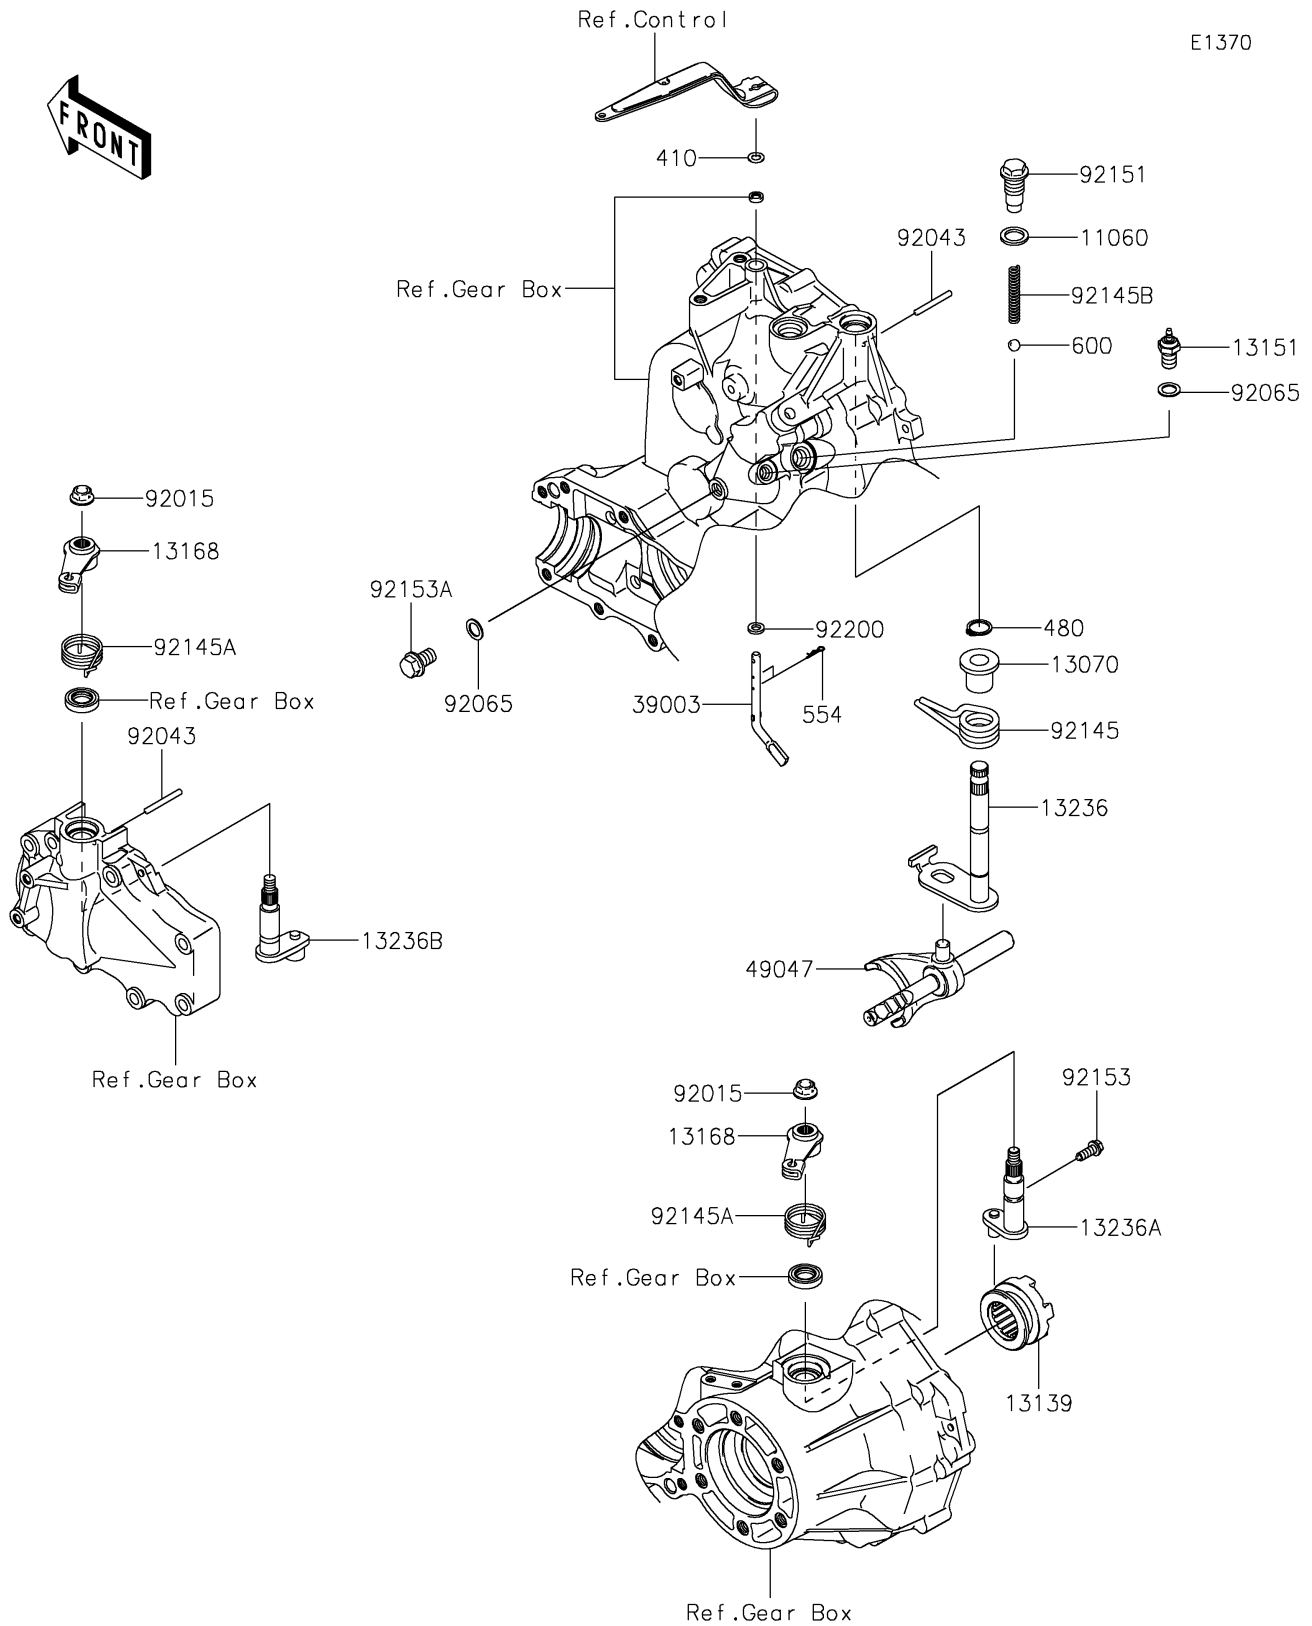

2019 MULE SX™ 4x4 XC FI

PARTS DIAGRAM

Gear Change Mechanism

2019 MULE SX™ 4x4 XC FI

PARTS LIST

Gear Change Mechanism

ITEM NAME	PART NUMBER	QUANTITY
-----------	-------------	----------
