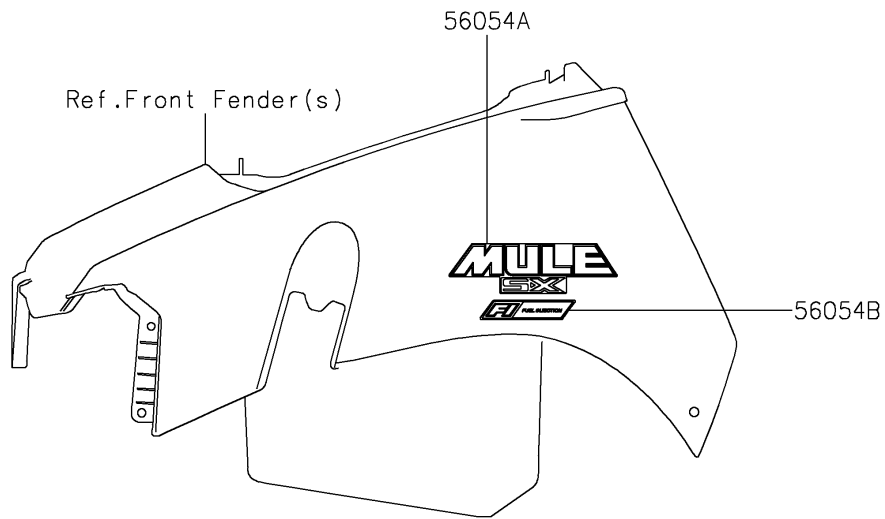

2020 MULE SX™ 4x4 FI

PARTS DIAGRAM

Decals

F2861

2020 MULE SX™ 4x4 FI

PARTS LIST

Decals

ITEM NAME

PART NUMBER

QUANTITY
