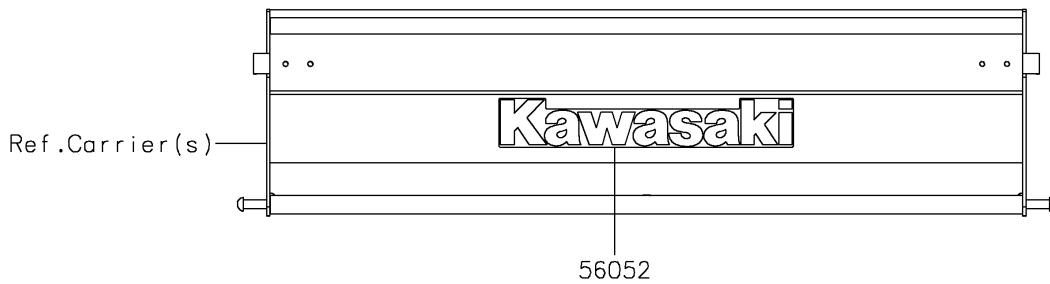

2020 MULE SX™ 4x4 FI

PARTS DIAGRAM

Decals

F2861

2020 MULE SX™ 4x4 FI

PARTS LIST

Decals

ITEM NAME

PART NUMBER

QUANTITY
