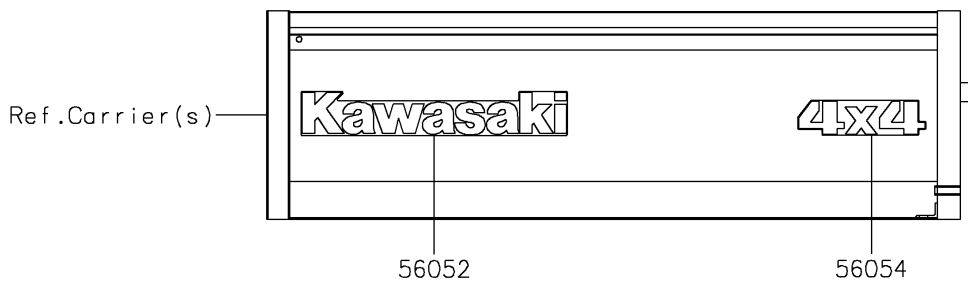

2020 MULE SX™ 4x4 FI

PARTS DIAGRAM

Decals

F2861

2020 MULE SX™ 4x4 FI

PARTS LIST

Decals

ITEM NAME

PART NUMBER

QUANTITY
