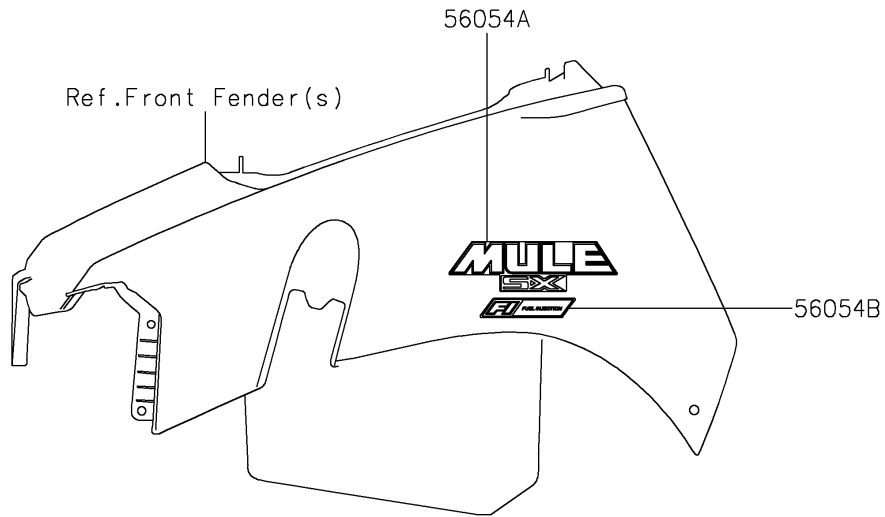

2019 MULE SX™ 4x4 FI

PARTS DIAGRAM

Decals

F2861

2019 MULE SX™ 4x4 FI

PARTS LIST

Decals

ITEM NAME

PART NUMBER

QUANTITY
