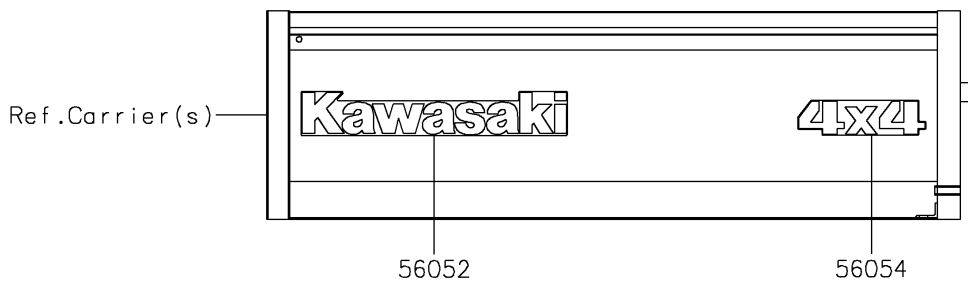

2019 MULE SX™ 4x4 FI

PARTS DIAGRAM

Decals

F2861

2019 MULE SX™ 4x4 FI

PARTS LIST

Decals

ITEM NAME

PART NUMBER

QUANTITY
