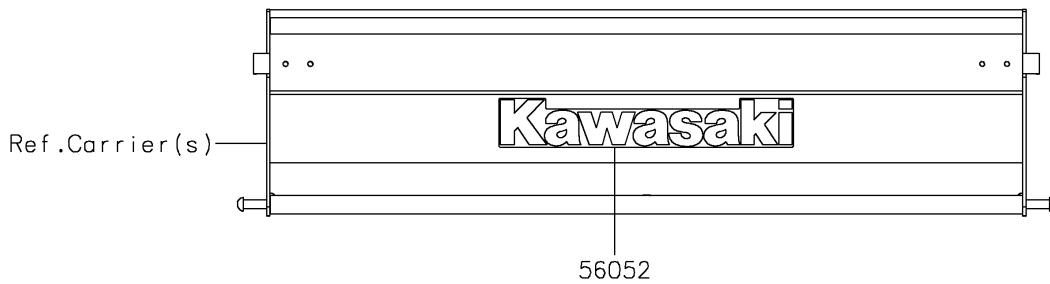

2019 MULE SX™ 4x4 FI

PARTS DIAGRAM

Decals

F2861

2019 MULE SX™ 4x4 FI

PARTS LIST

Decals

ITEM NAME

PART NUMBER

QUANTITY
