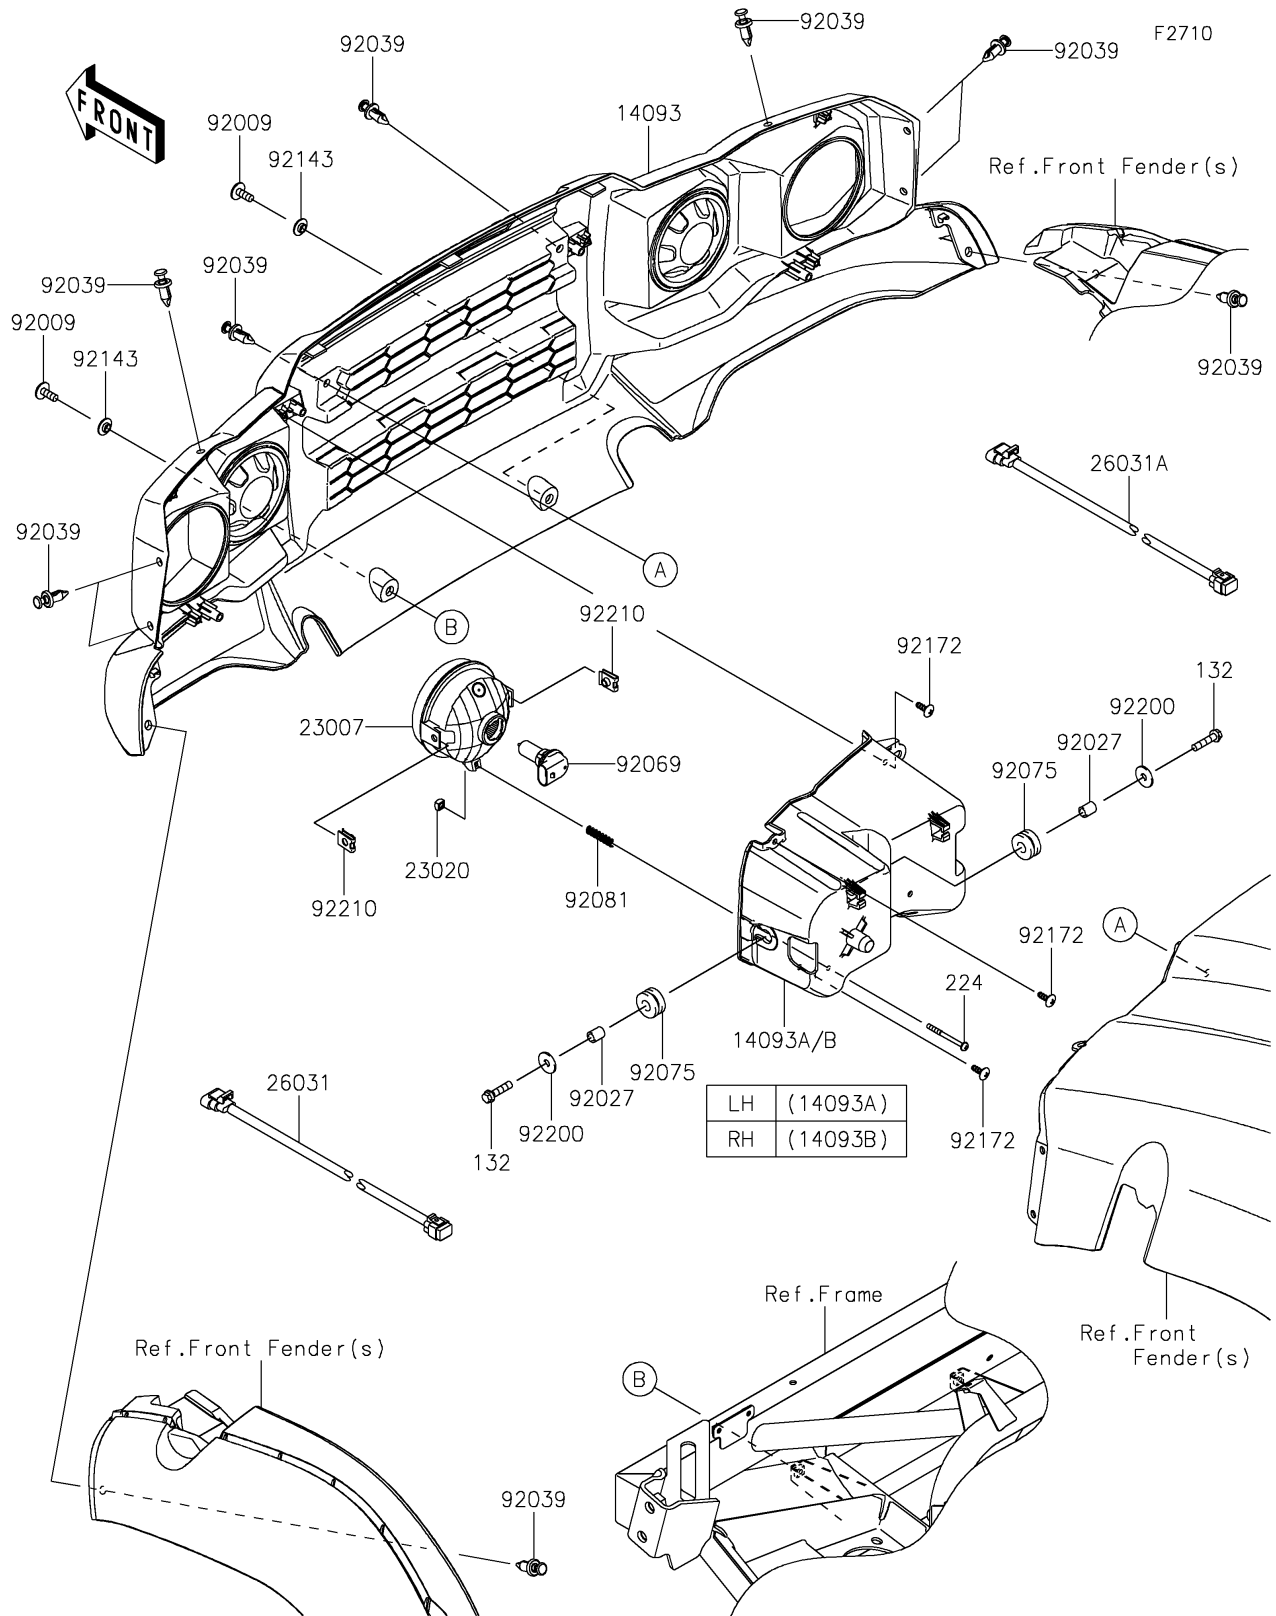

2019 MULE SX™ 4x4 FI

PARTS DIAGRAM

Headlight(s)

2019 MULE SX™ 4x4 FI

PARTS LIST

Headlight(s)

Kawasaki

Let the Good Times Roll®

ITEM NAME

PART NUMBER

QUANTITY
