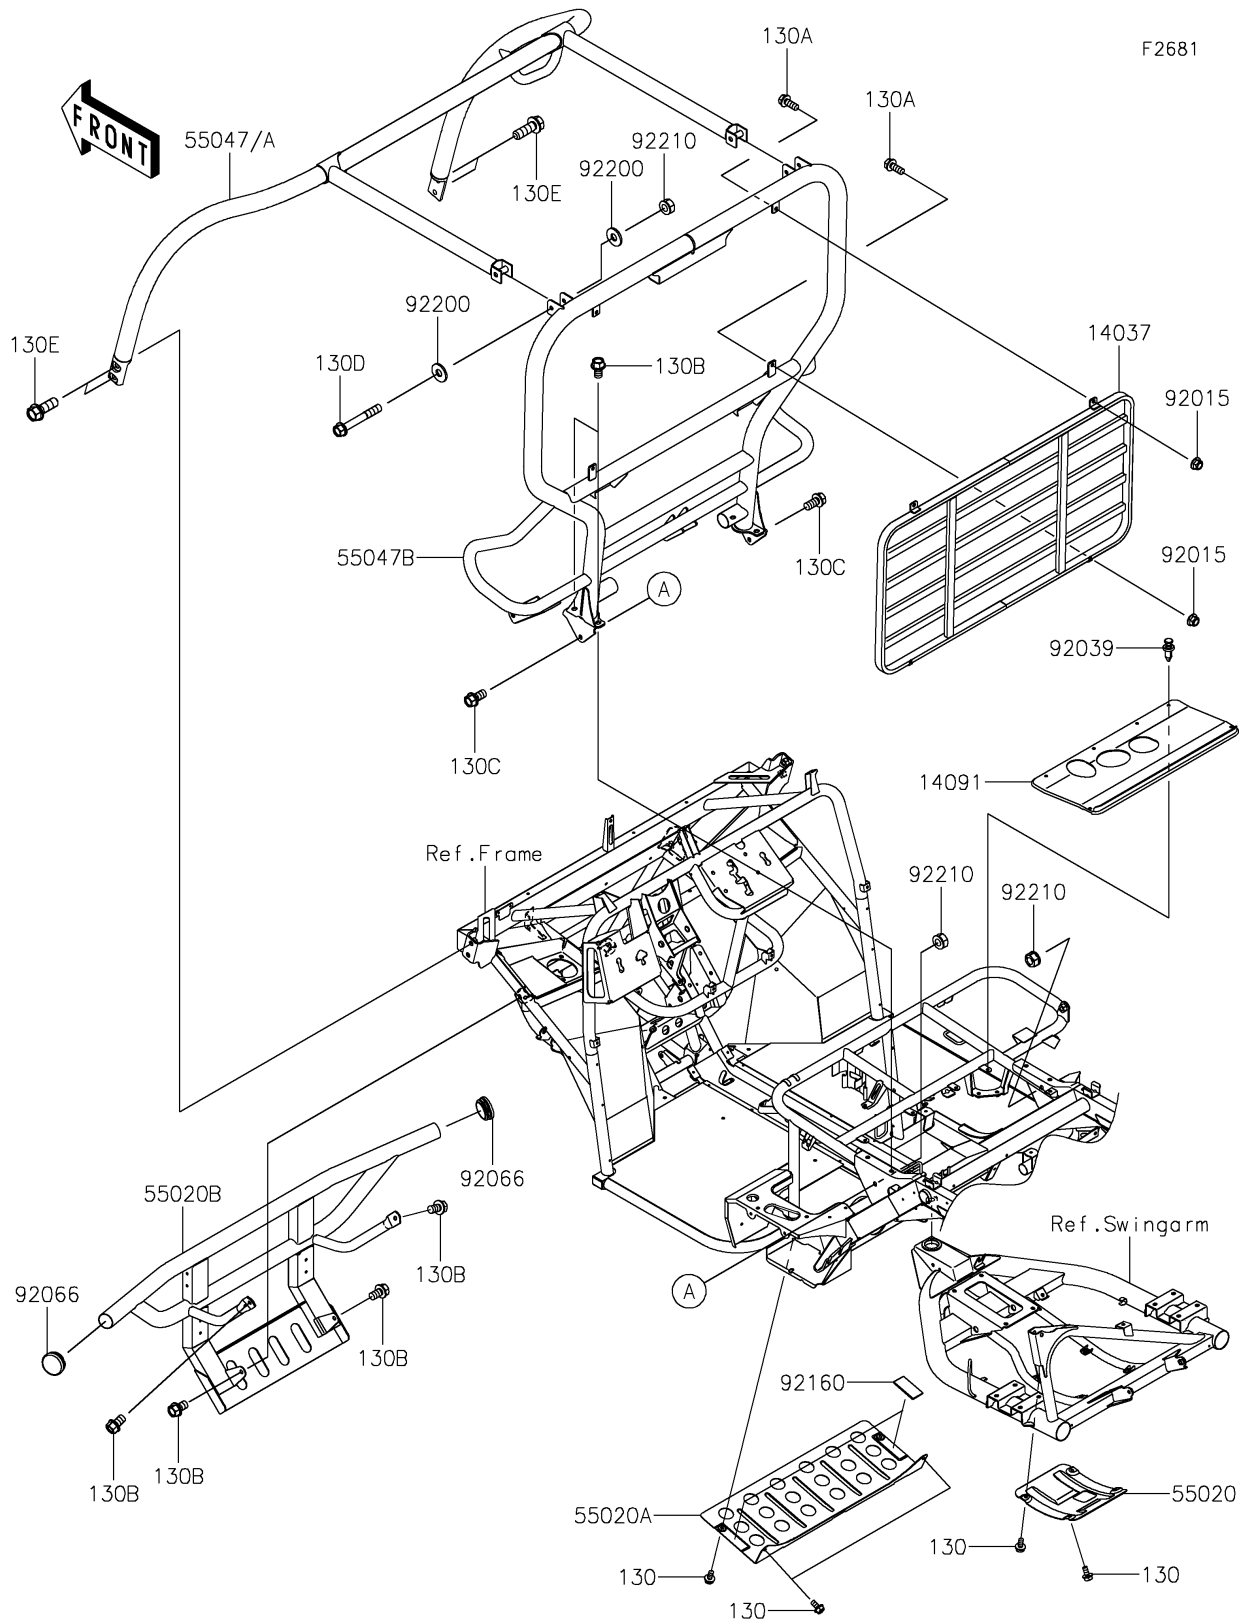

2019 MULE SX™ 4x4 FI

PARTS DIAGRAM

Guards/Cab Frame

2019 MULE SX™ 4x4 FI

PARTS LIST

Guards/Cab Frame

Kawasaki

Let the Good Times Roll®

ITEM NAME

PART NUMBER

QUANTITY
