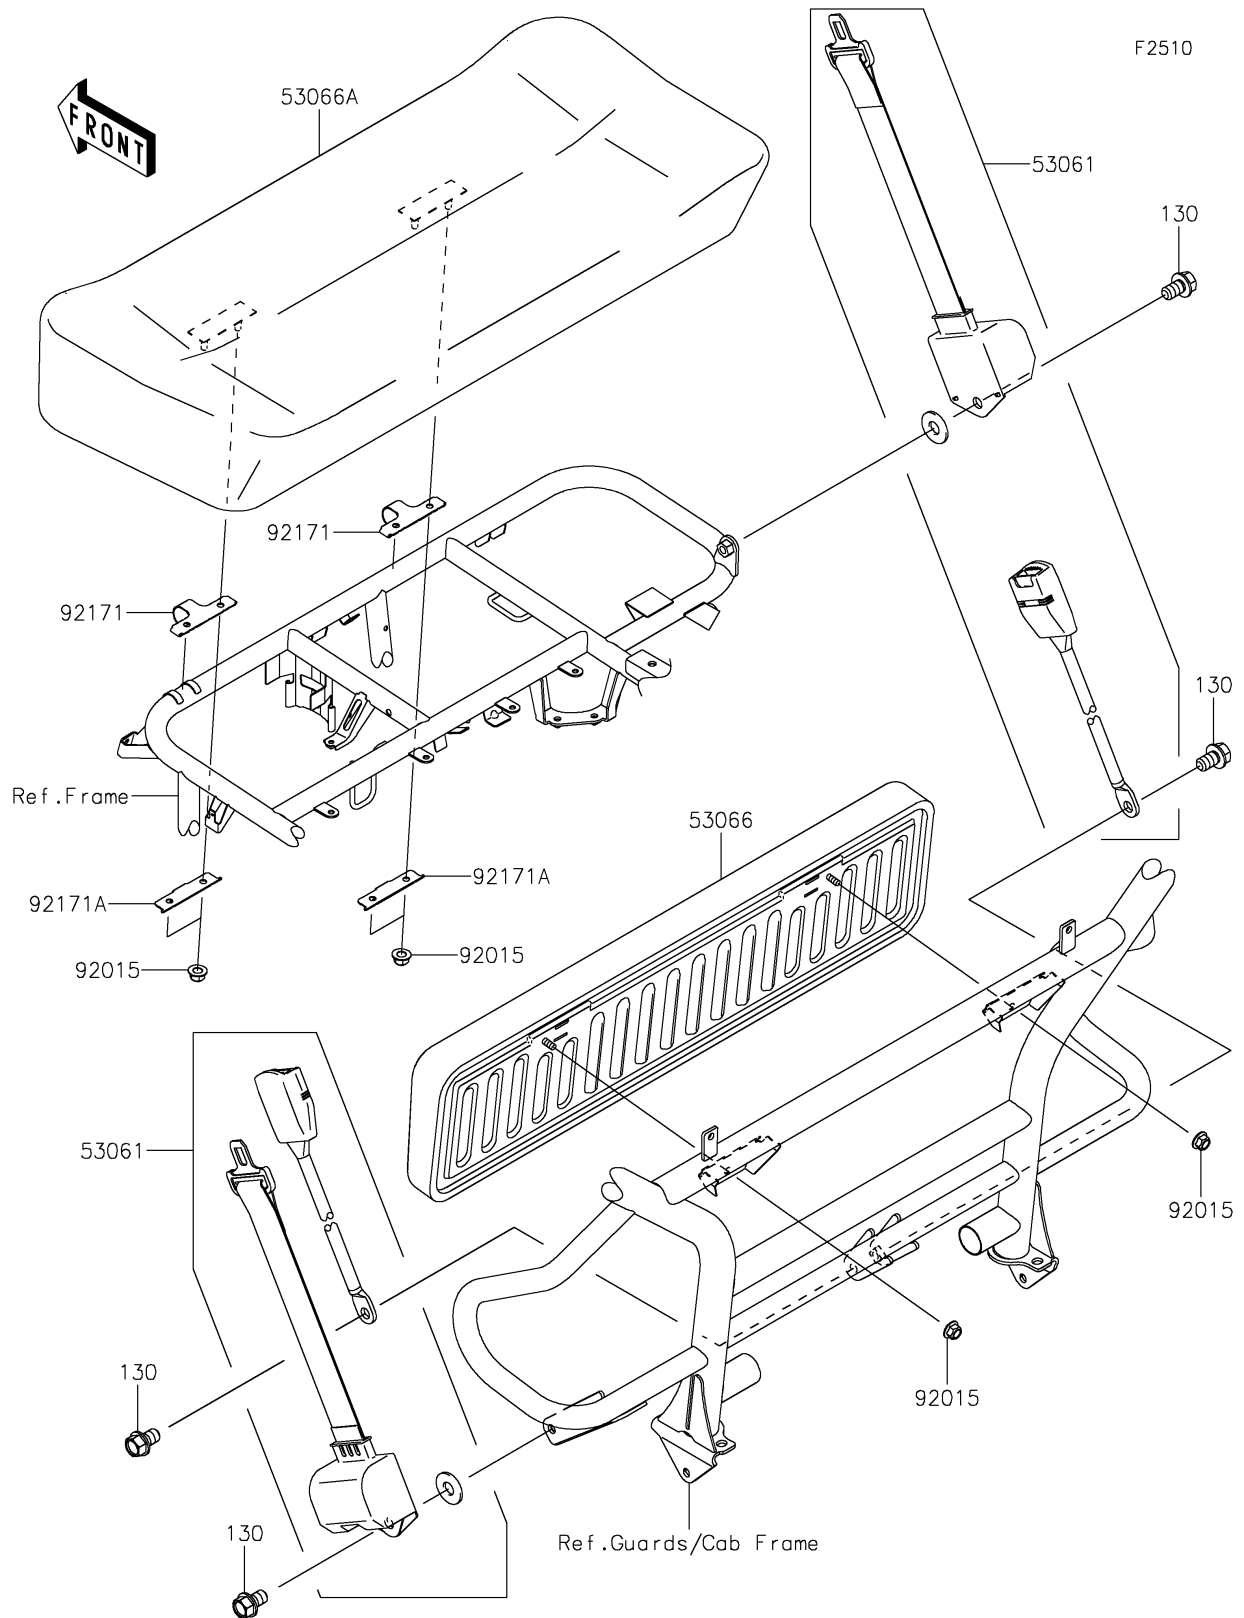

2020 MULE SX™ 4x4 FI

PARTS DIAGRAM

Seat

2020 MULE SX™ 4x4 FI

PARTS LIST

Seat

ITEM NAME

PART NUMBER

QUANTITY
