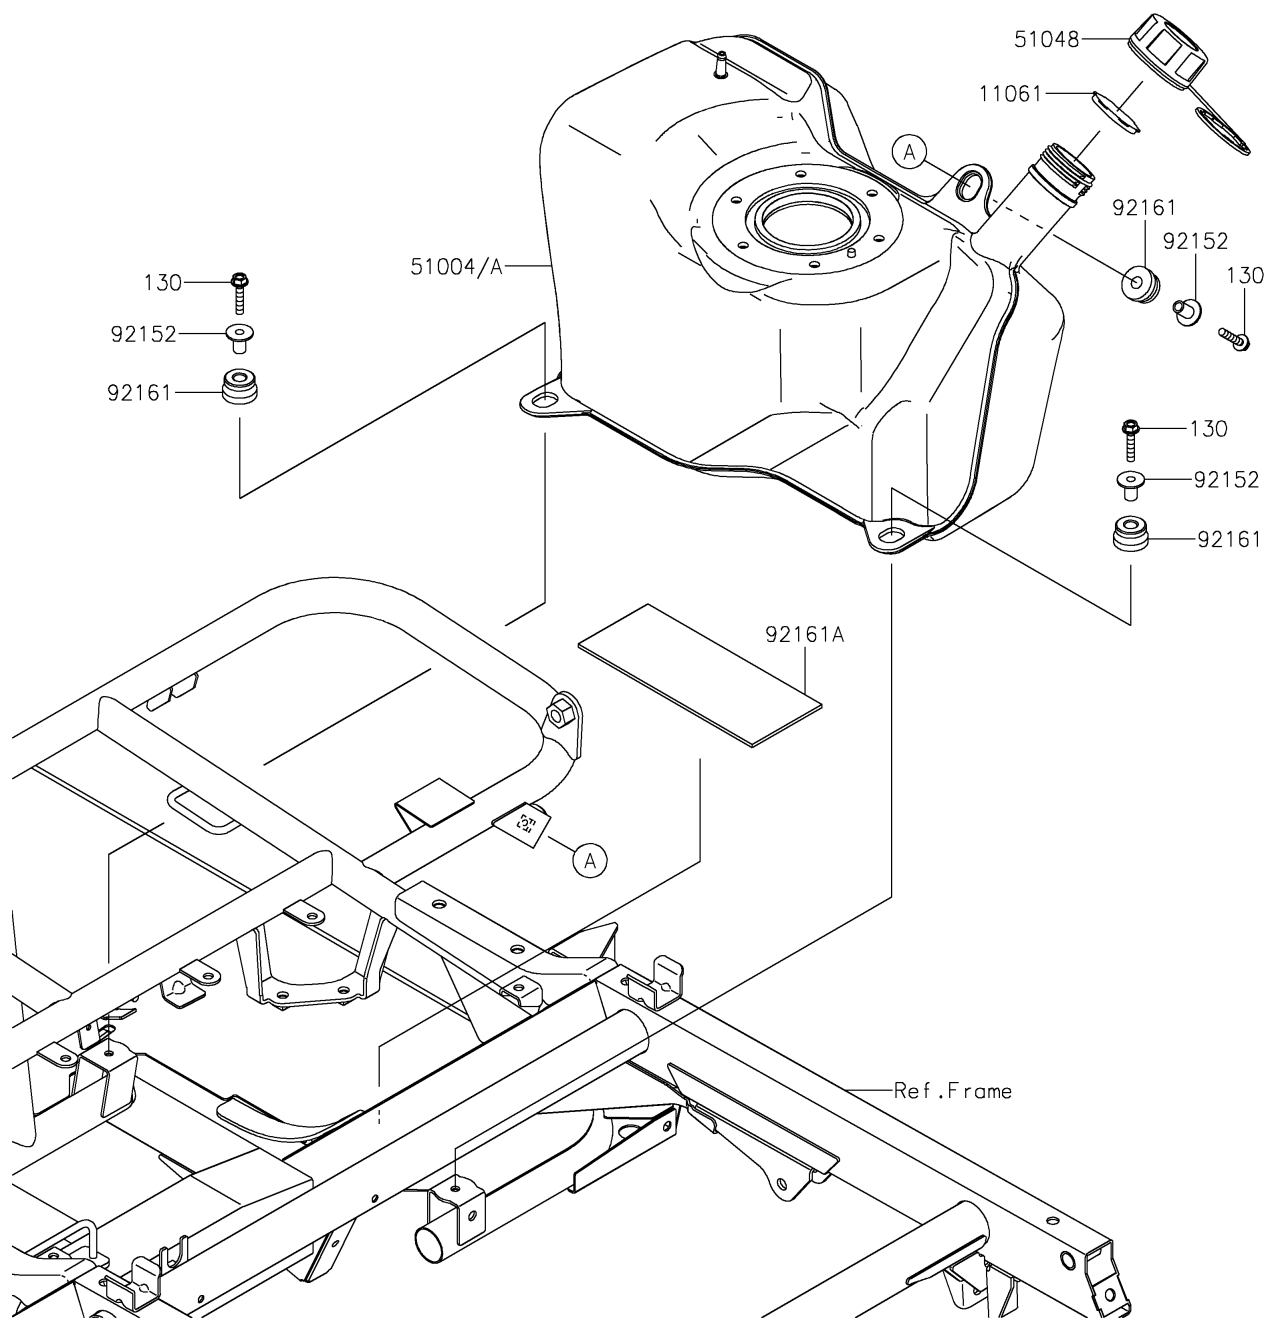

2020 MULE SX™ 4x4 FI

PARTS DIAGRAM

Fuel Tank

Kawasaki

Let the Good Times Roll®

F2410

2020 MULE SX™ 4x4 FI

PARTS LIST

Fuel Tank

ITEM NAME

PART NUMBER

QUANTITY
