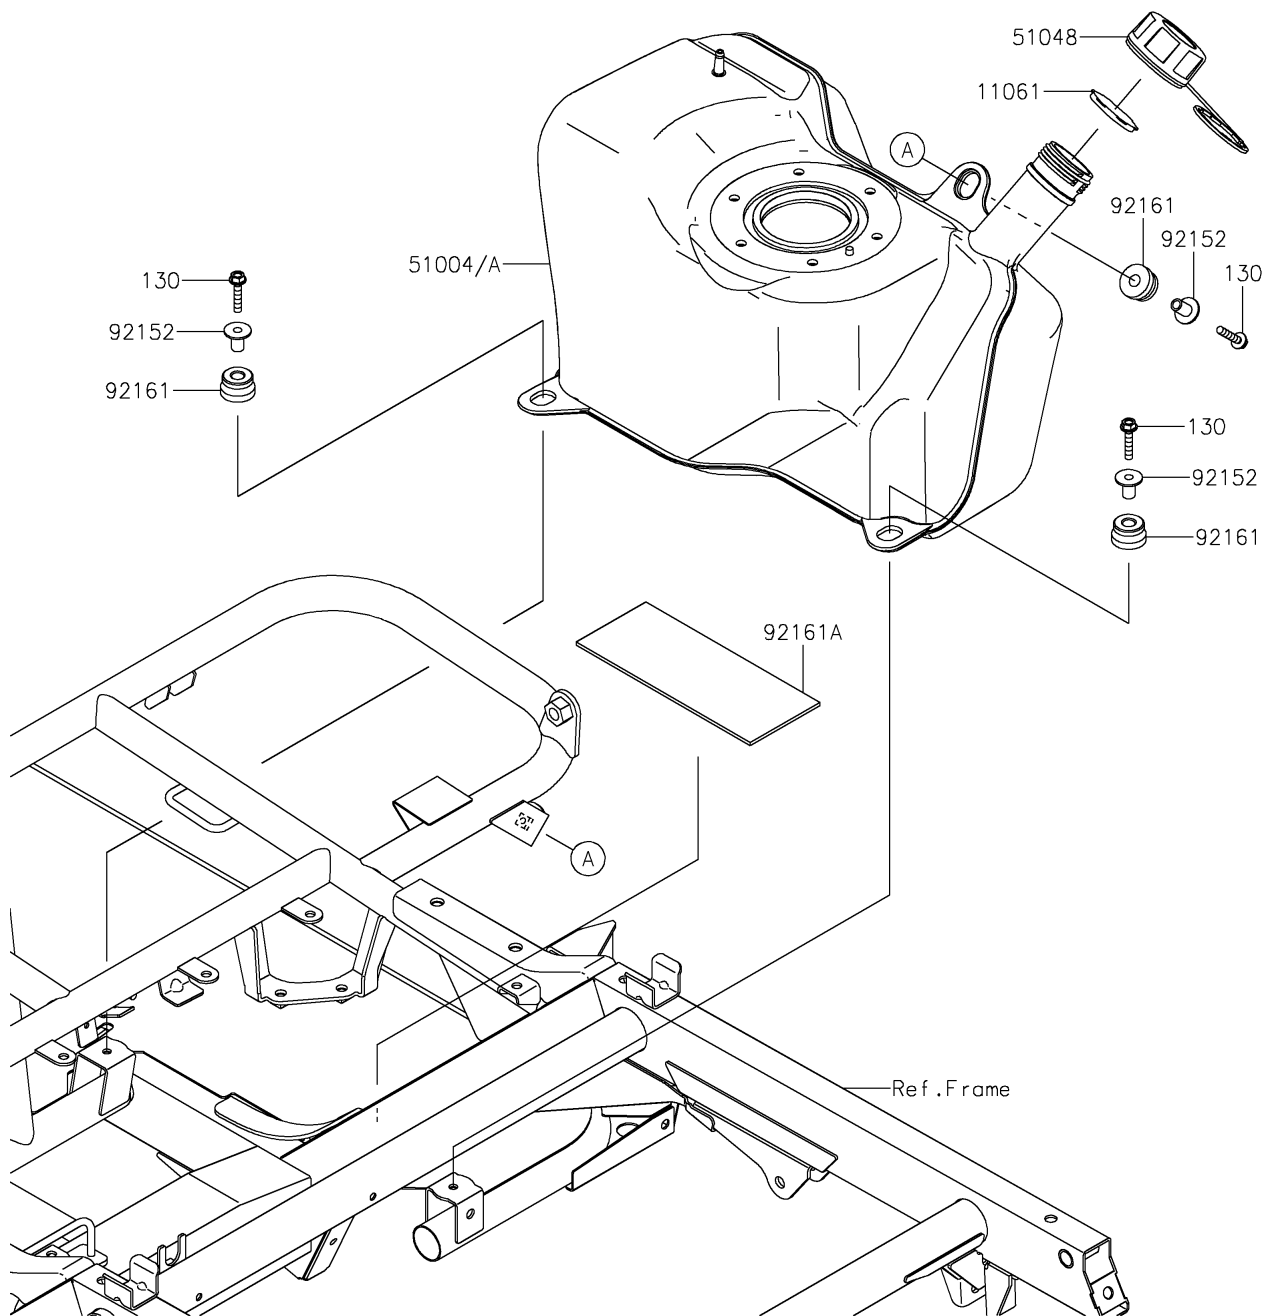

2019 MULE SX™ 4x4 FI

PARTS DIAGRAM

Fuel Tank

F2410

2019 MULE SX™ 4x4 FI

PARTS LIST

Fuel Tank

ITEM NAME

PART NUMBER

QUANTITY
