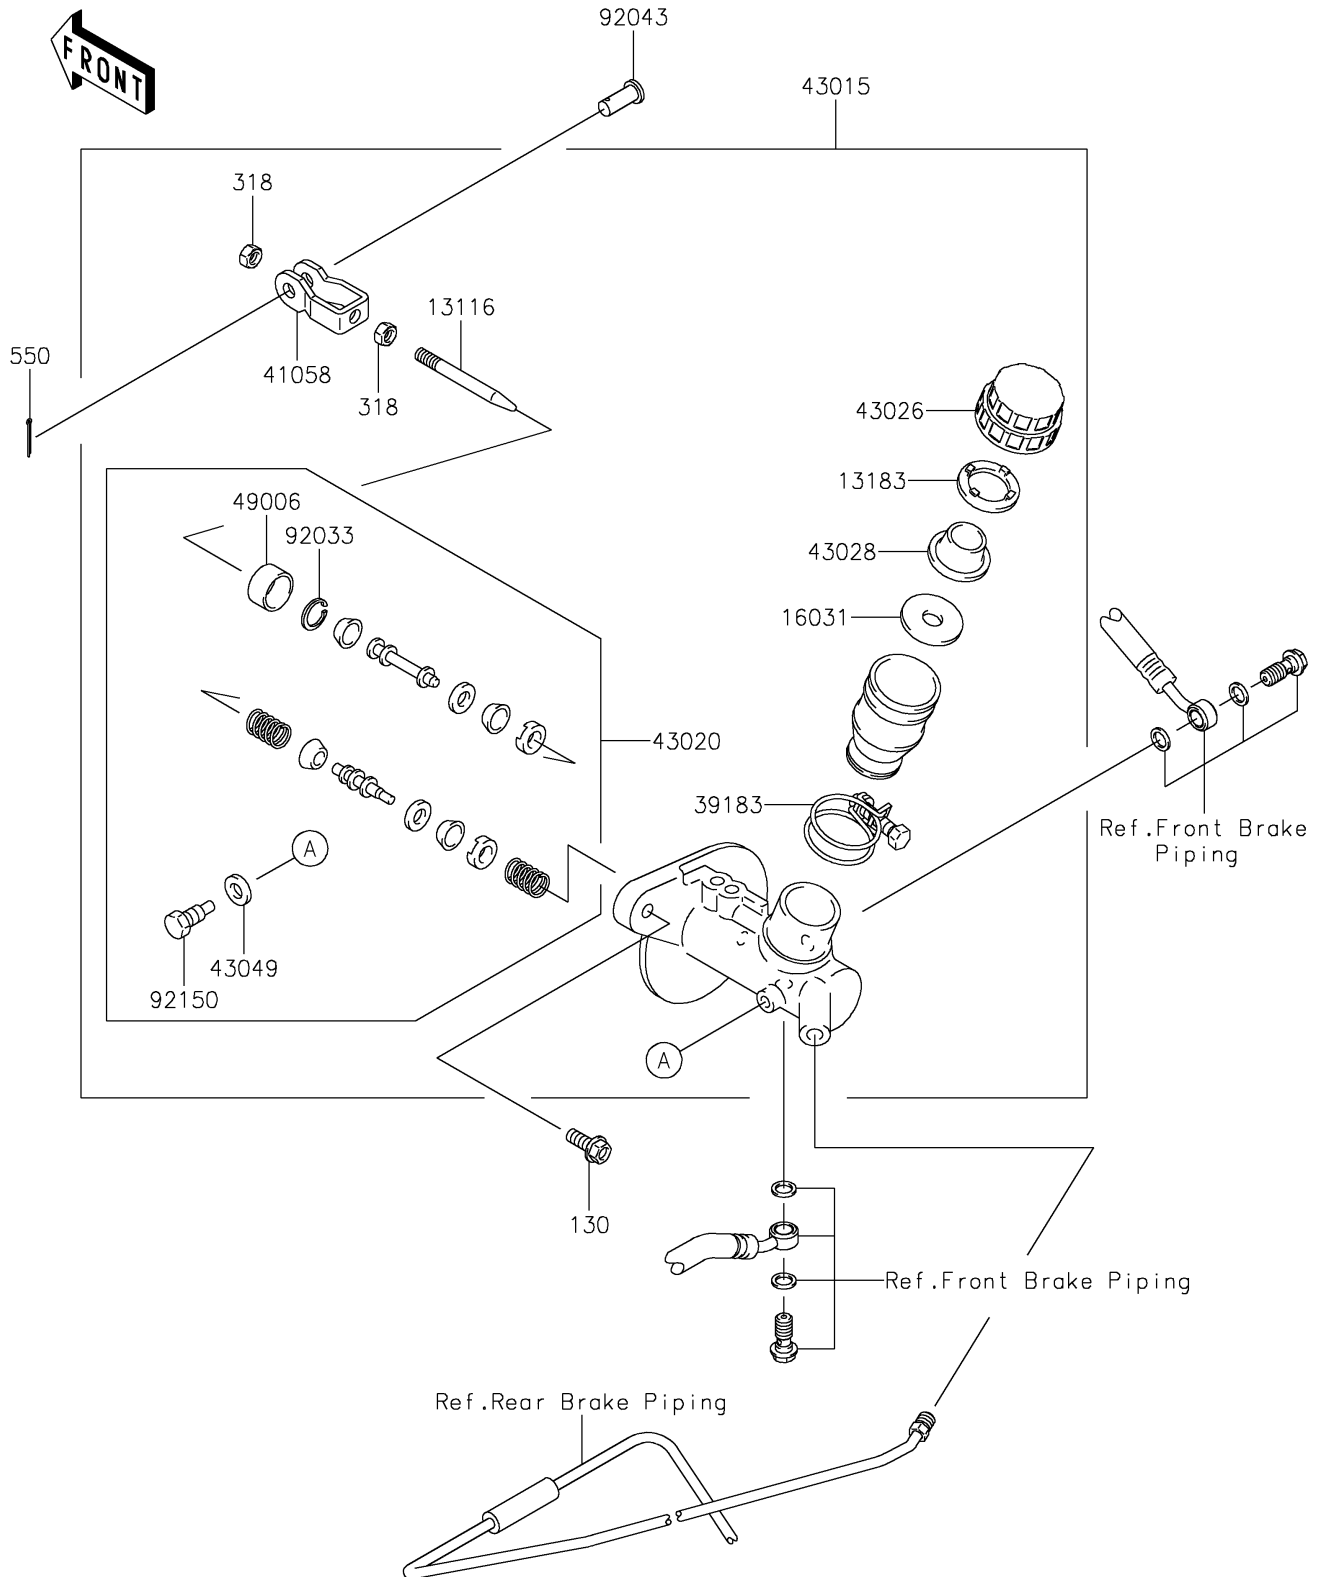

2019 MULE SX™ 4x4 FI

PARTS DIAGRAM

Master Cylinder

F2261

2019 MULE SX™ 4x4 FI

PARTS LIST

Master Cylinder

ITEM NAME

PART NUMBER

QUANTITY
