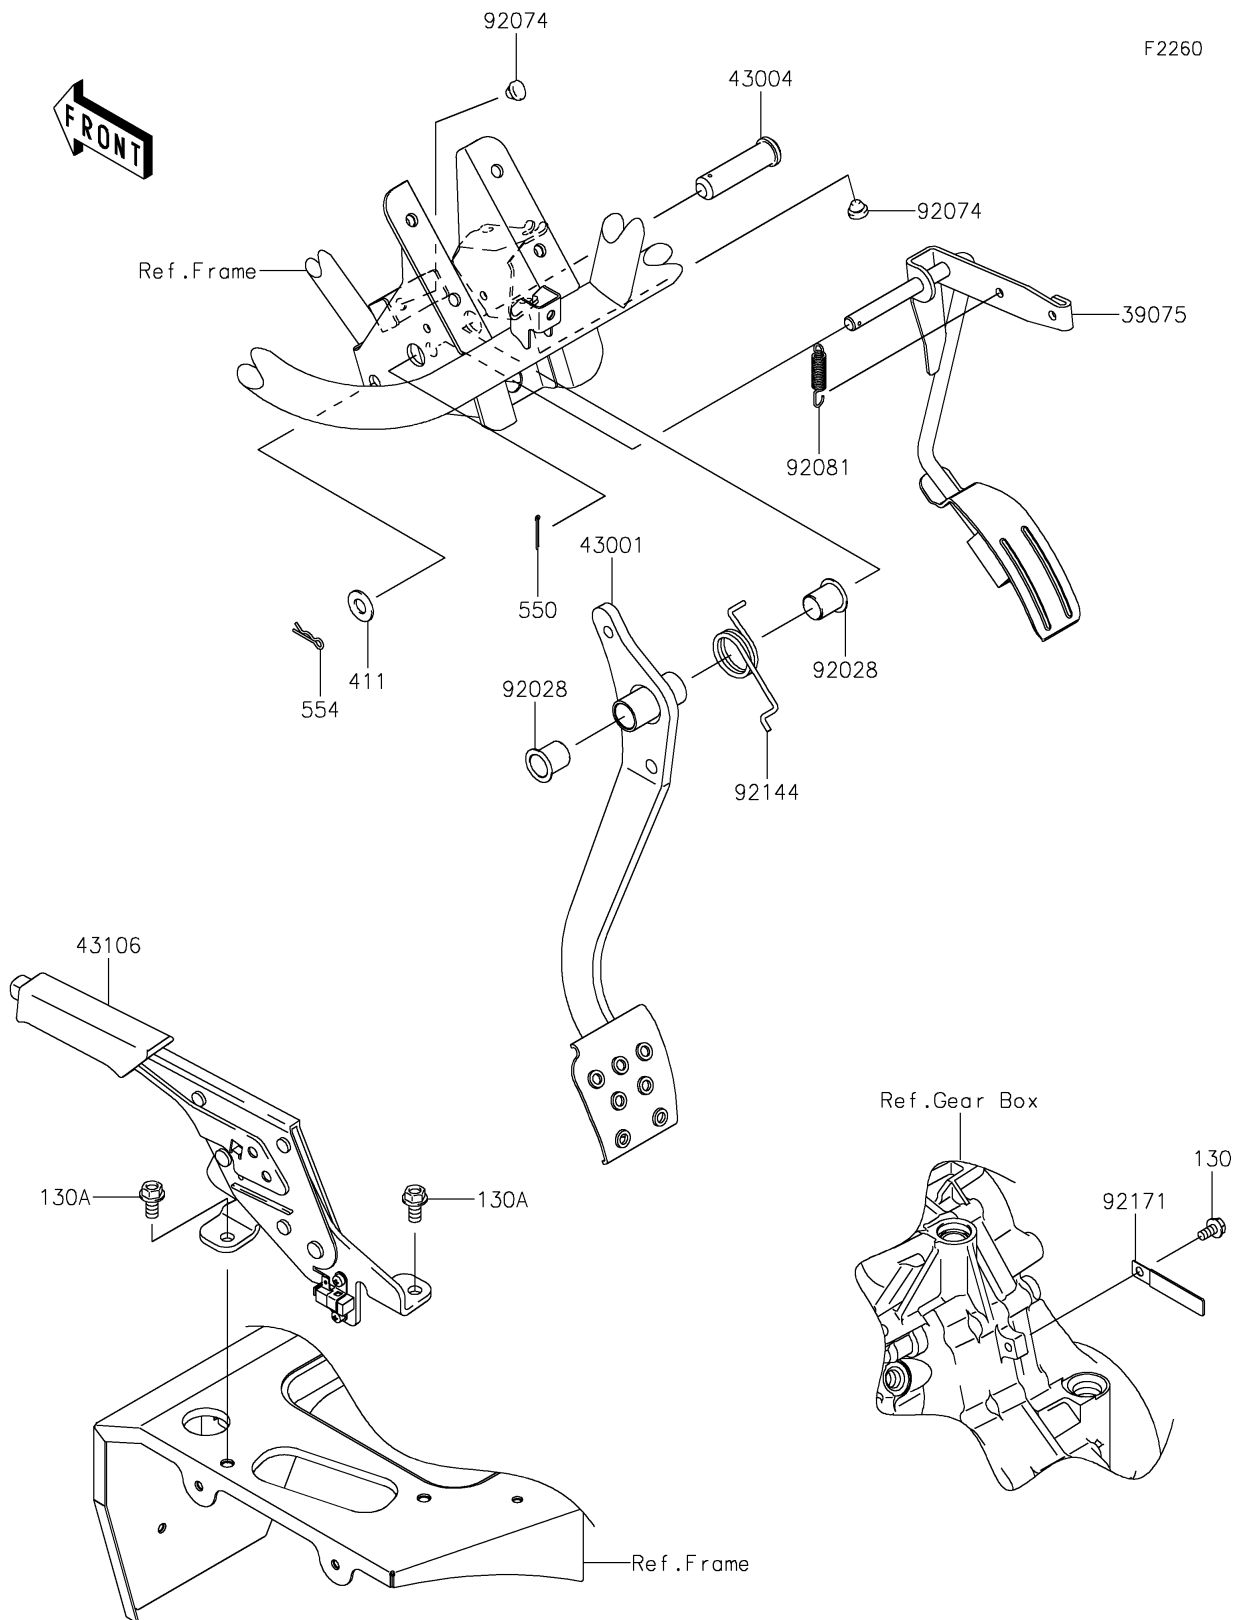

2020 MULE SX™ 4x4 FI

PARTS DIAGRAM

Brake Pedal/Throttle Lever

2020 MULE SX™ 4x4 FI

PARTS LIST

Brake Pedal/Throttle Lever

ITEM NAME

PART NUMBER

QUANTITY
