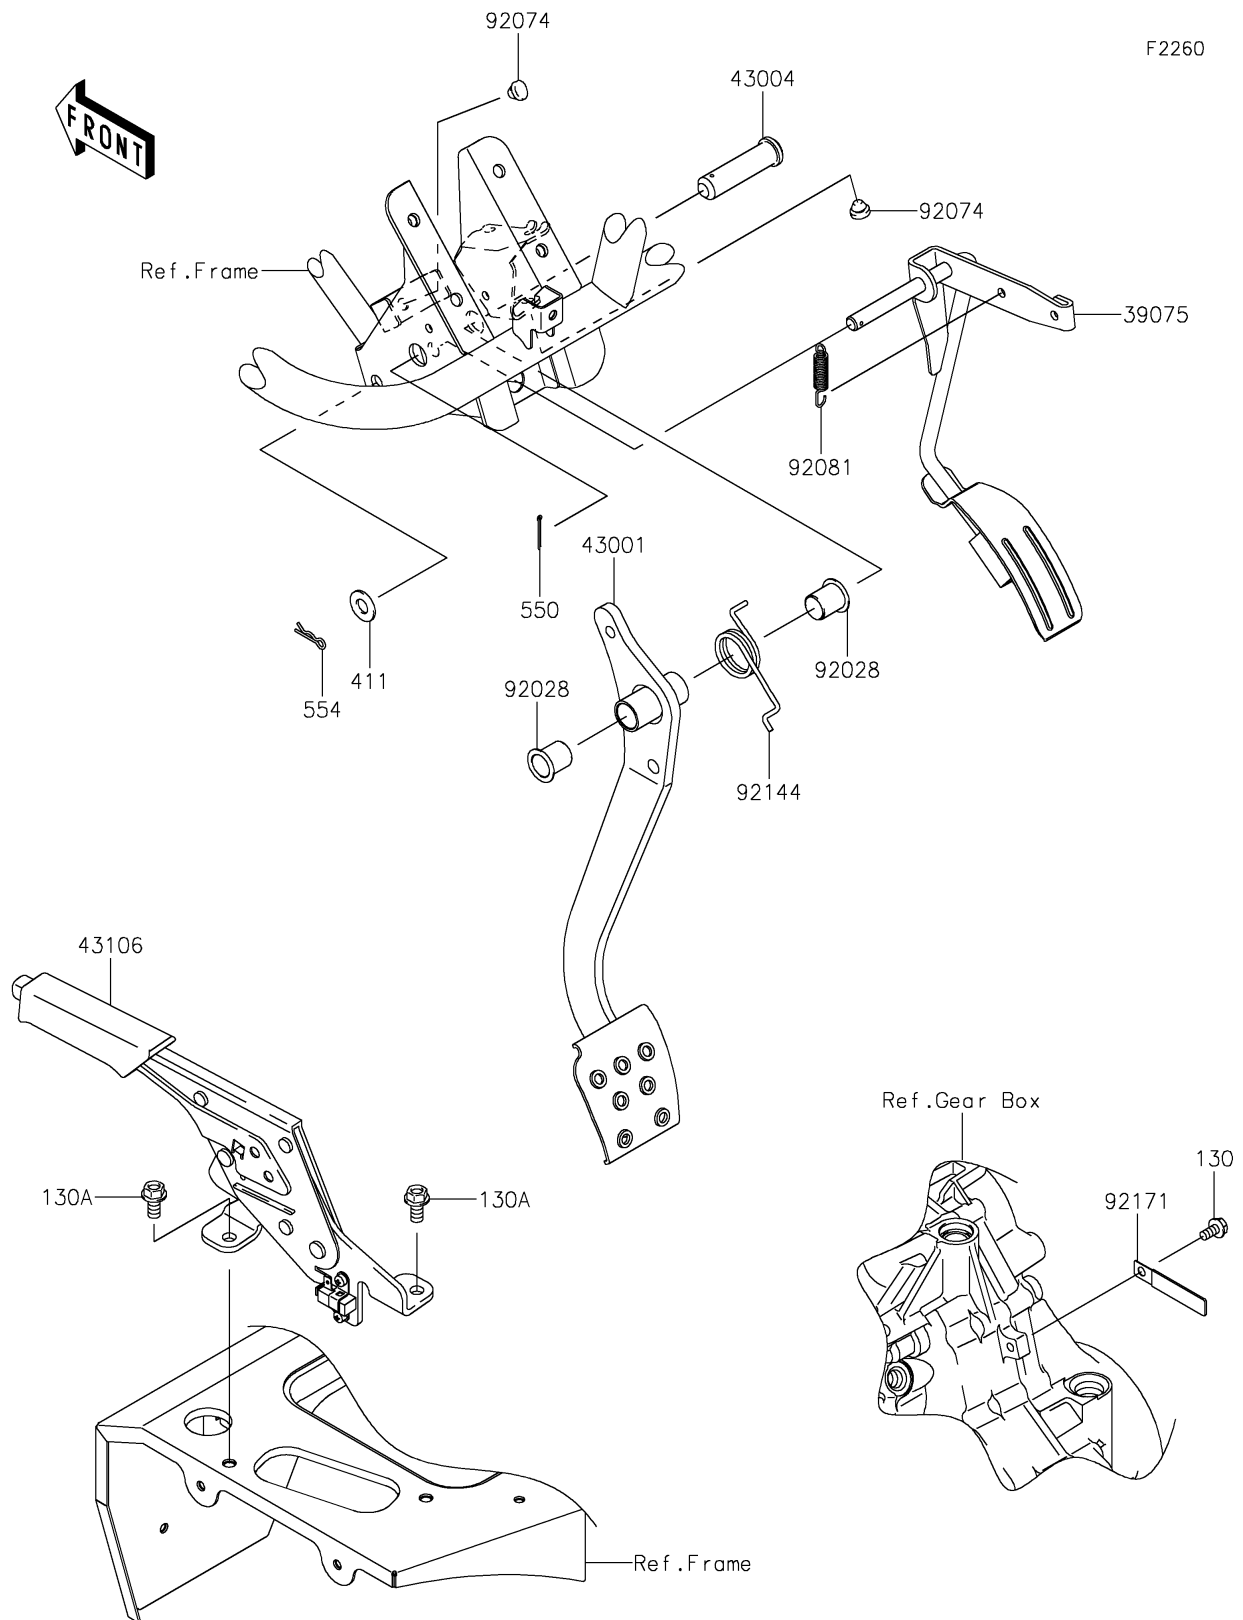

2019 MULE SX™ 4x4 FI

PARTS DIAGRAM

Brake Pedal/Throttle Lever

2019 MULE SX™ 4x4 FI

PARTS LIST

Brake Pedal/Throttle Lever

ITEM NAME

PART NUMBER

QUANTITY
