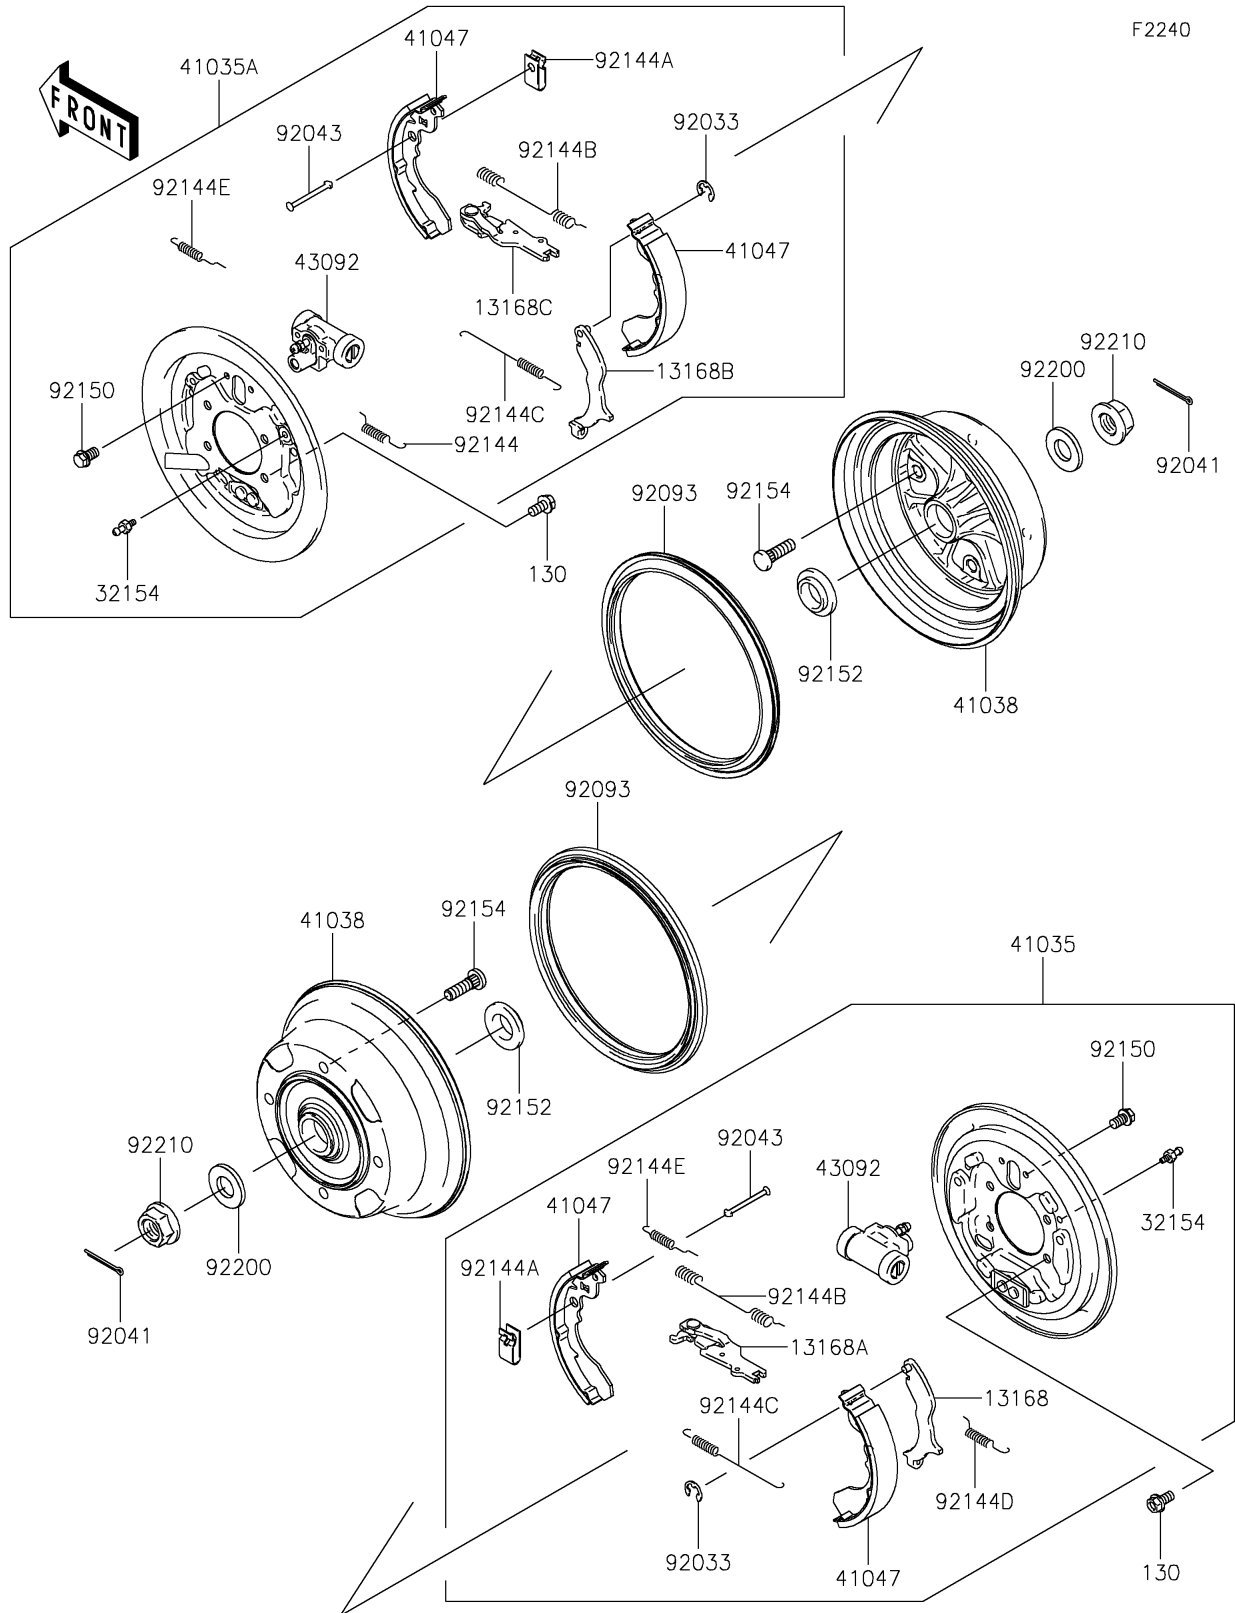

2019 MULE SX™ 4x4 FI

PARTS DIAGRAM

Rear Hubs/Brakes

2019 MULE SX™ 4x4 FI

PARTS LIST

Rear Hubs/Brakes

ITEM NAME

PART NUMBER

QUANTITY
