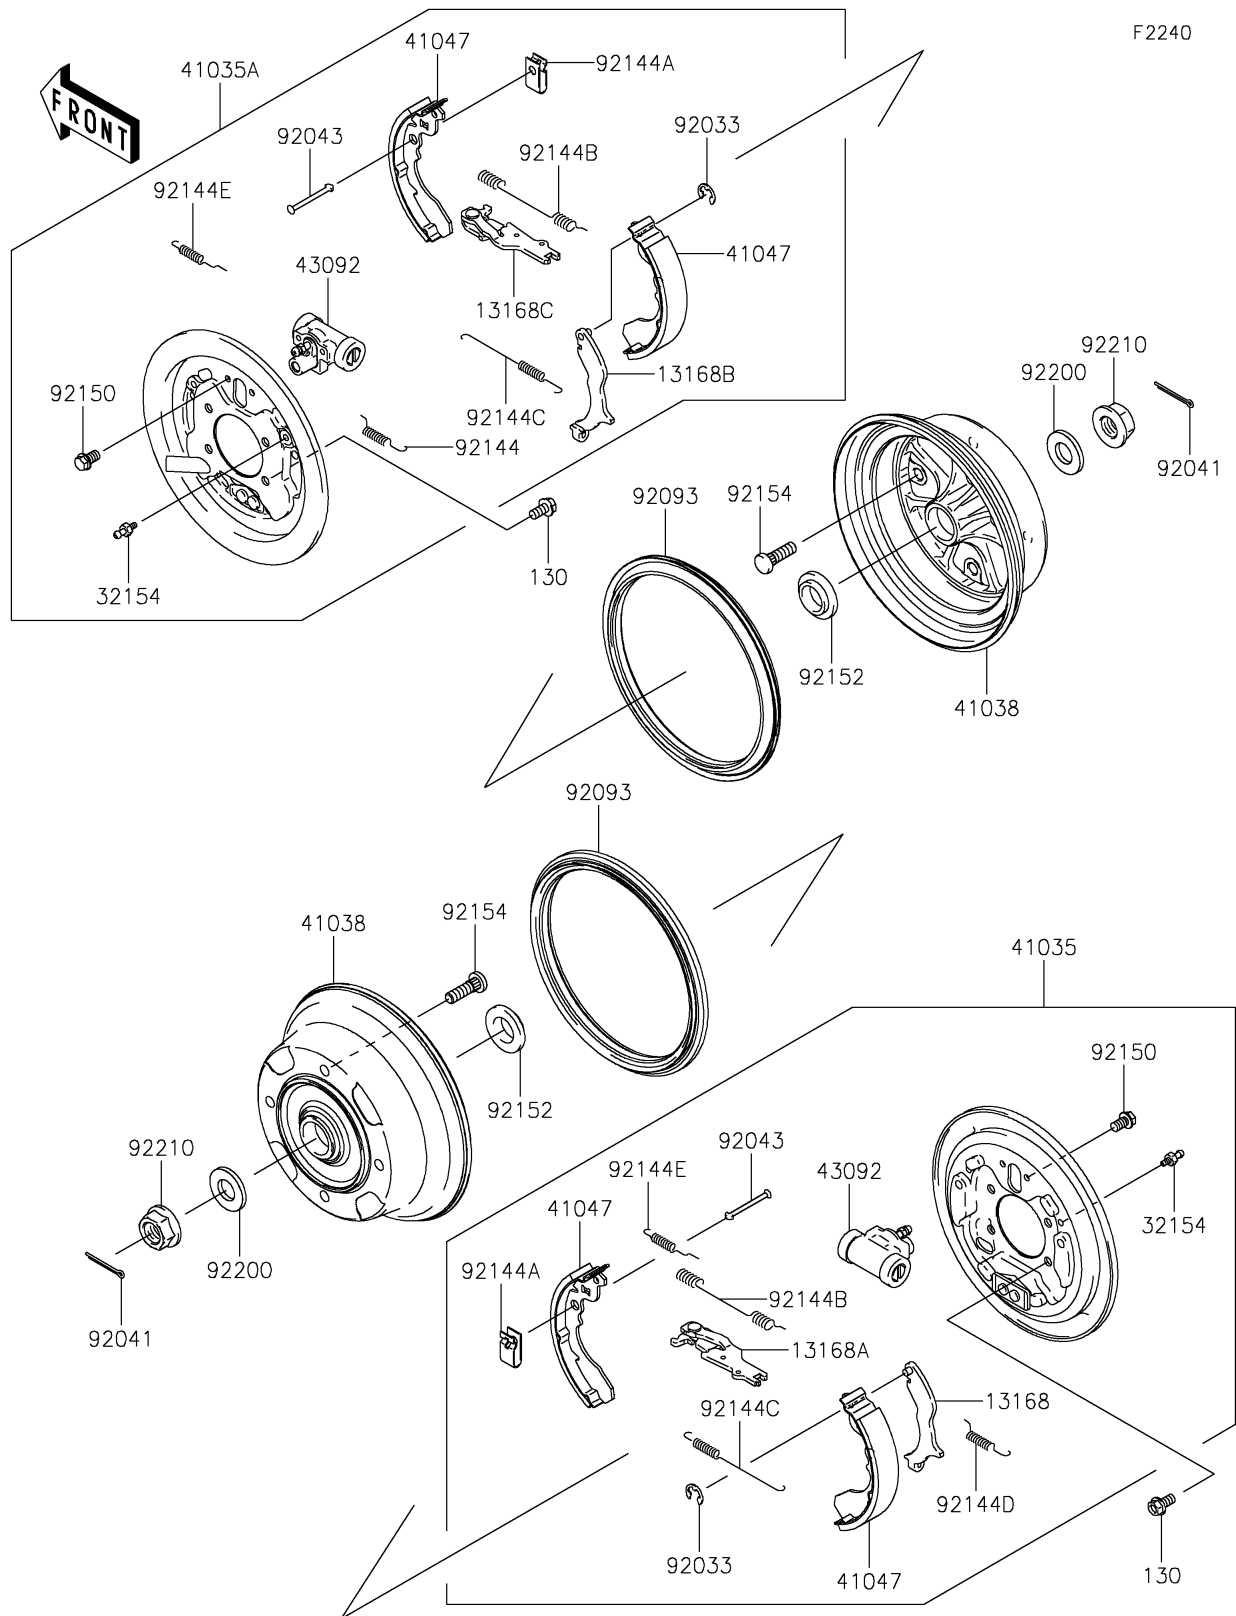

2020 MULE SX™ 4x4 FI

PARTS DIAGRAM

Rear Hubs/Brakes

2020 MULE SX™ 4x4 FI

PARTS LIST

Rear Hubs/Brakes

ITEM NAME

PART NUMBER

QUANTITY
