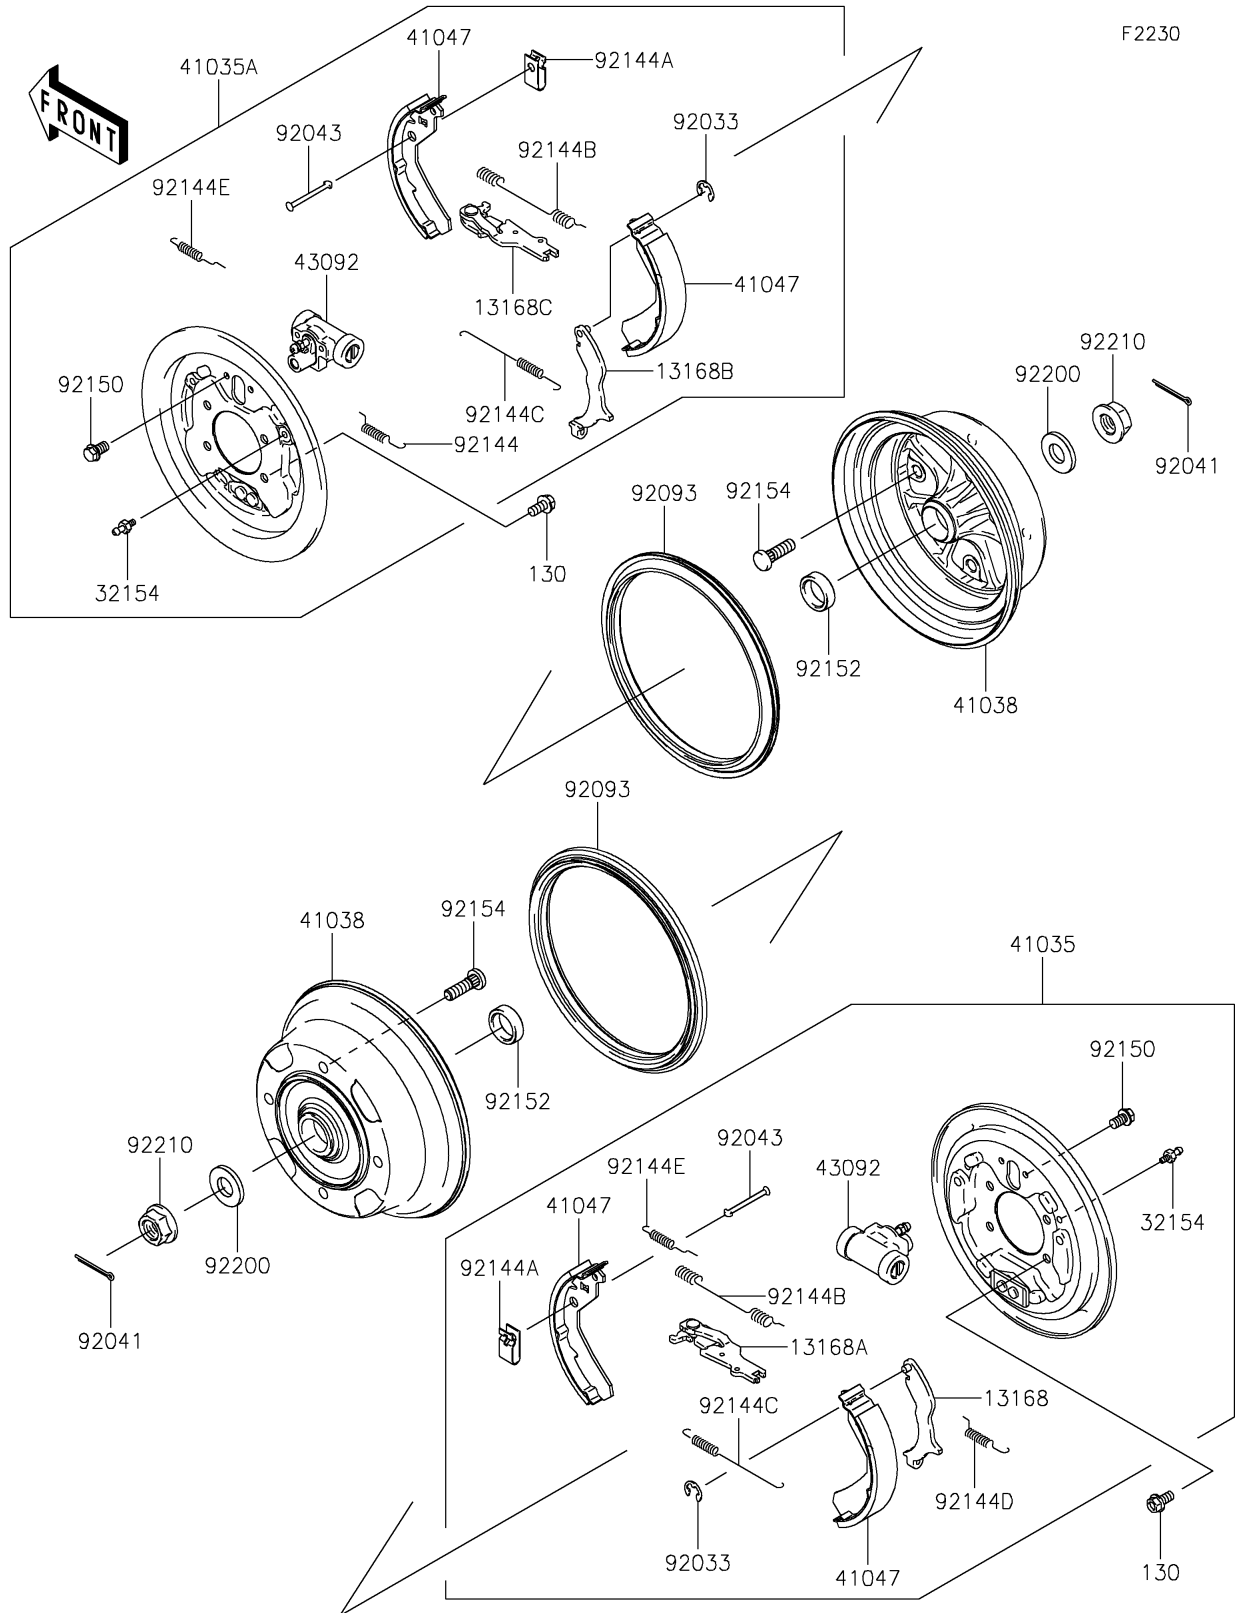

2019 MULE SX™ 4x4 FI

PARTS DIAGRAM

Front Hubs/Brakes

2019 MULE SX™ 4x4 FI

PARTS LIST

Front Hubs/Brakes

ITEM NAME

PART NUMBER

QUANTITY
