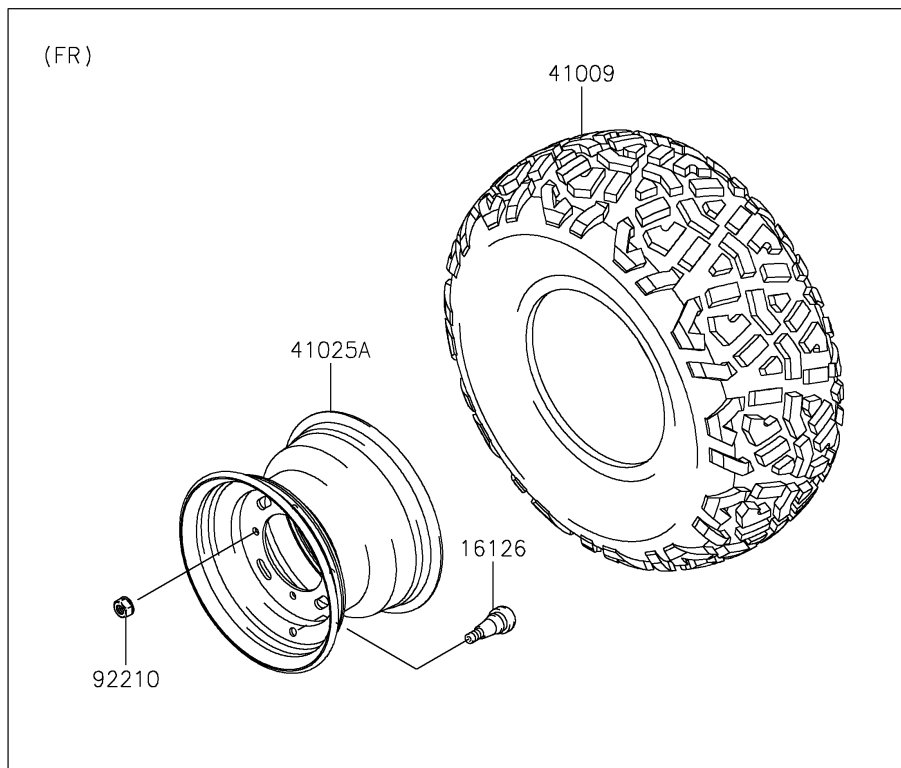

2019 MULE SX™ 4x4 FI

PARTS DIAGRAM

Wheels/Tires

F2210

2019 MULE SX™ 4x4 FI

PARTS LIST

Wheels/Tires

ITEM NAME

PART NUMBER

QUANTITY
