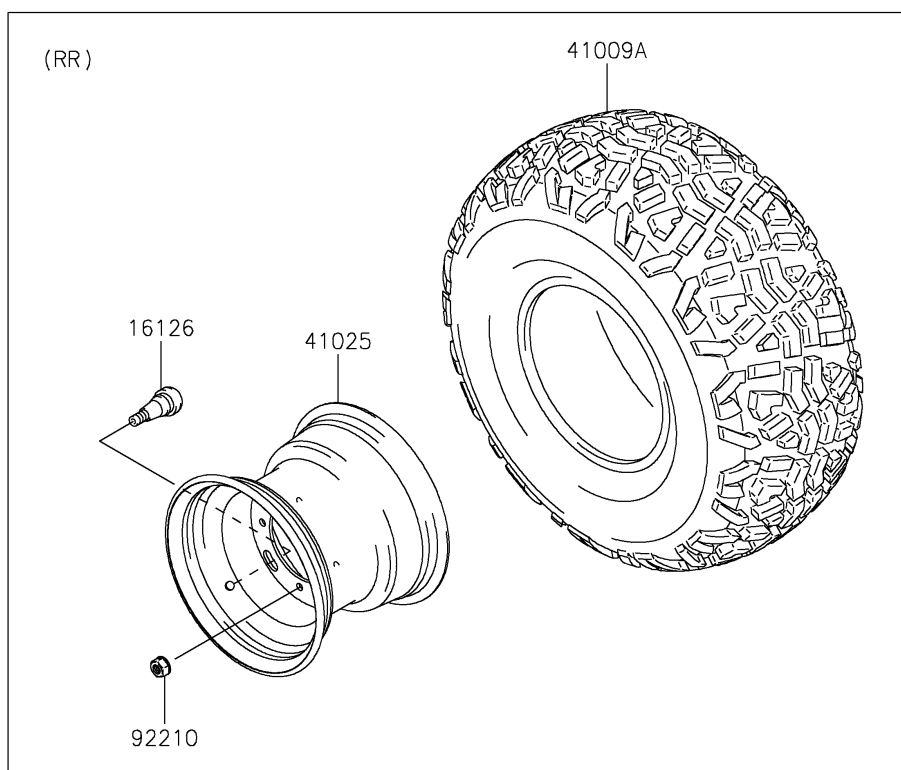

2019 MULE SX™ 4x4 FI

PARTS DIAGRAM

Wheels/Tires

F2210

2019 MULE SX™ 4x4 FI

PARTS LIST

Wheels/Tires

ITEM NAME

PART NUMBER

QUANTITY
