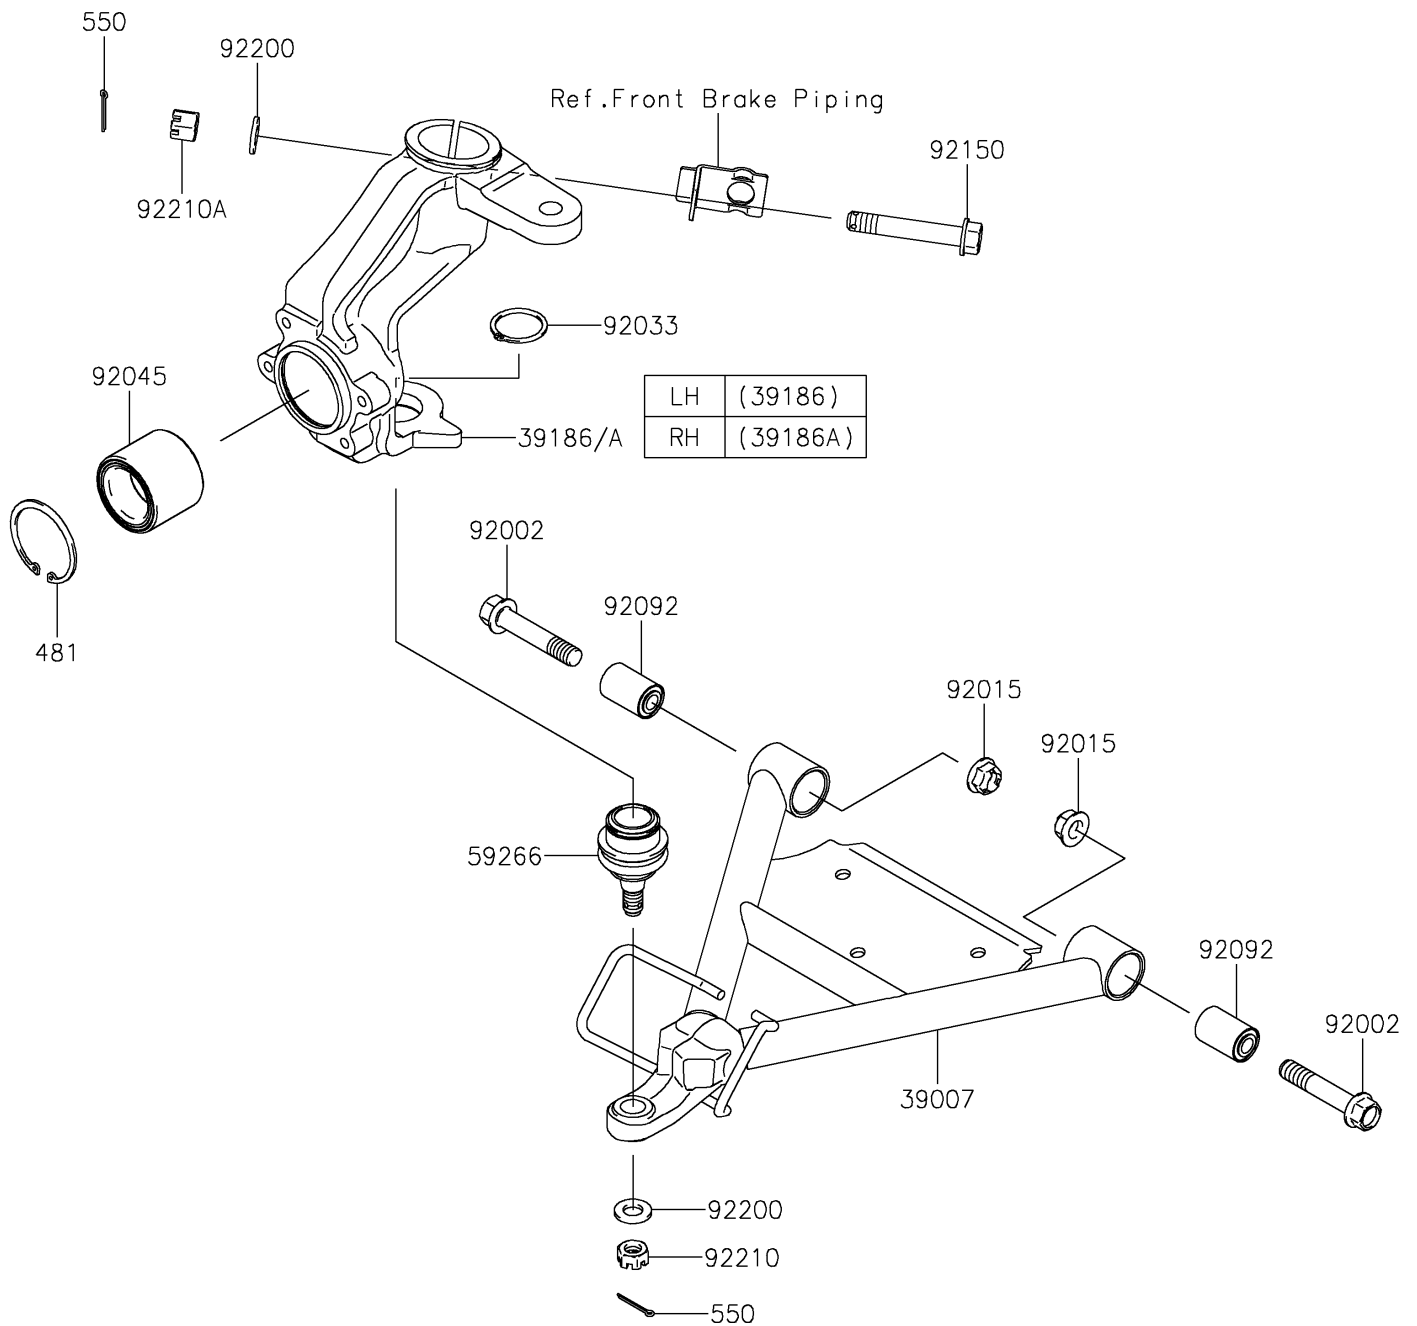

2019 MULE SX™ 4x4 FI

PARTS DIAGRAM

Suspension

F2150

2019 MULE SX™ 4x4 FI

PARTS LIST

Suspension

ITEM NAME

PART NUMBER

QUANTITY
