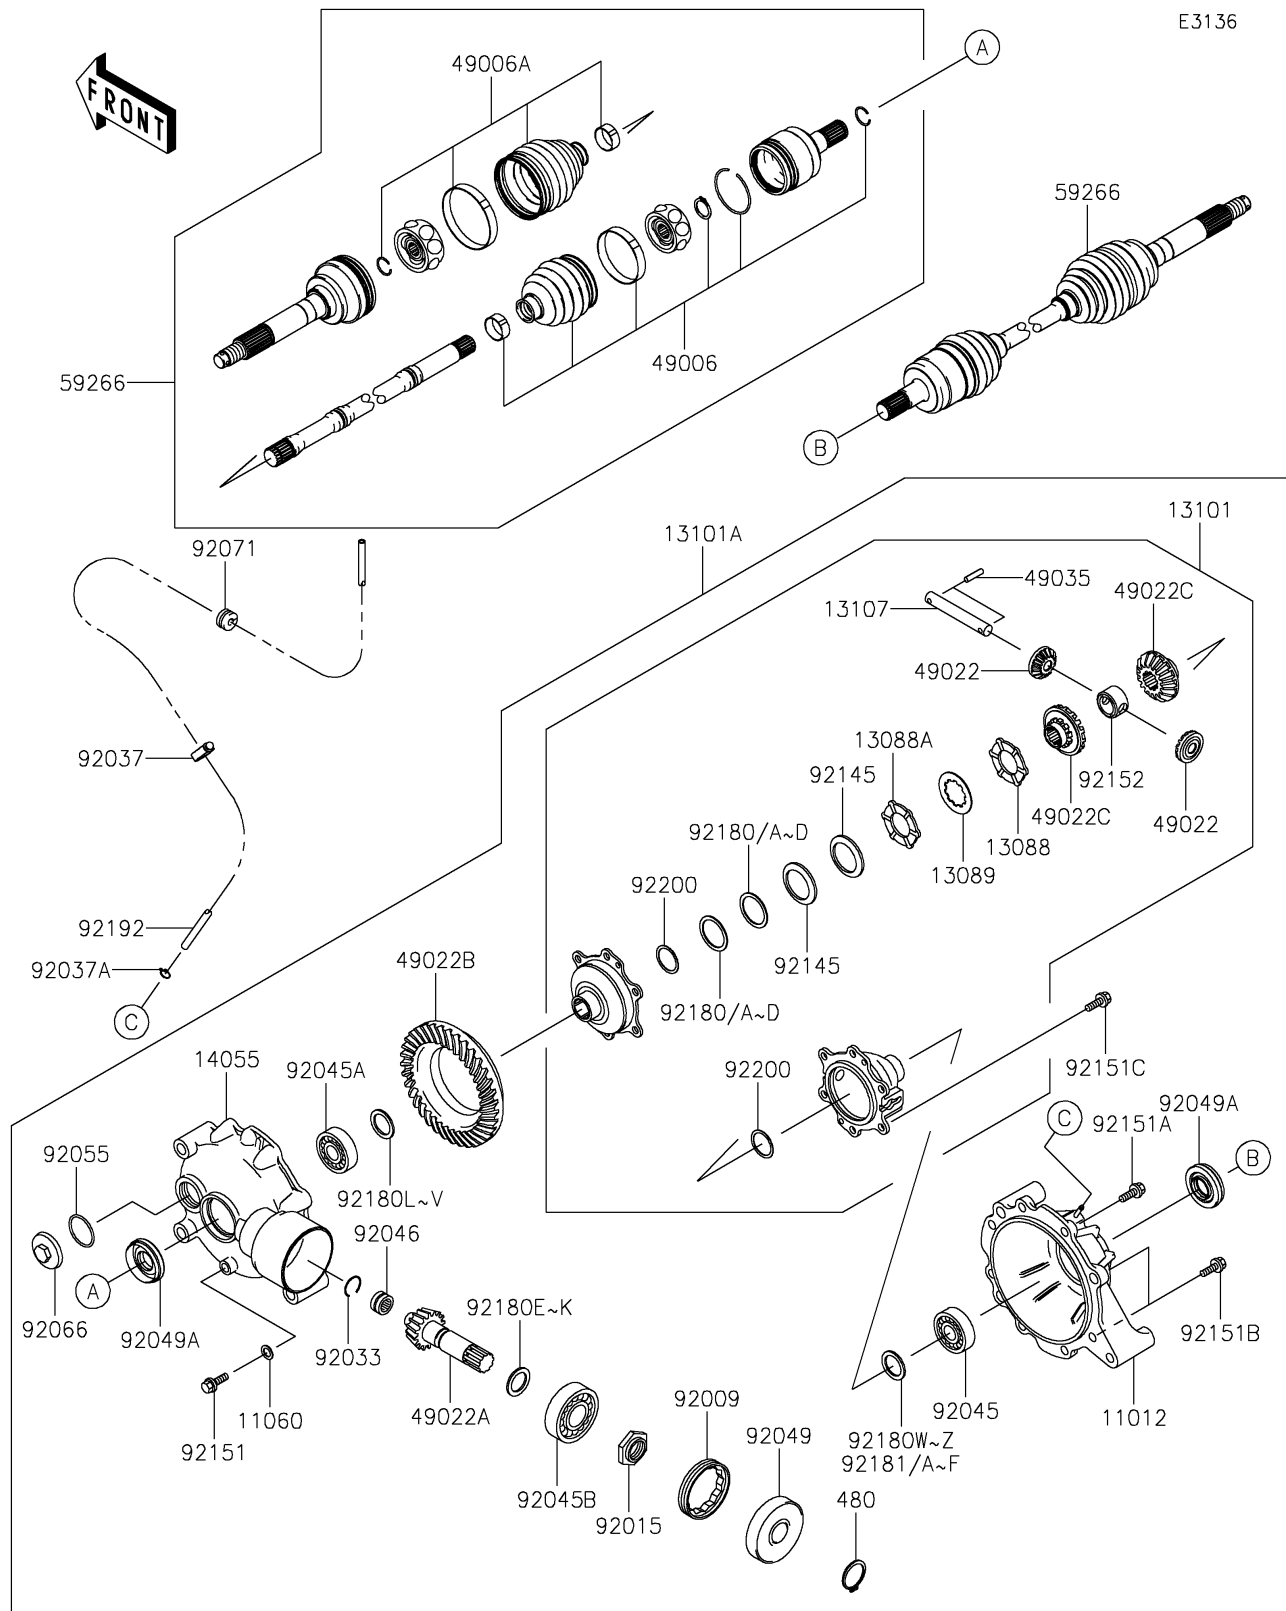

2020 MULE SX™ 4x4 FI

PARTS DIAGRAM

Drive Shaft-Front

2020 MULE SX™ 4x4 FI

PARTS LIST

Drive Shaft-Front

ITEM NAME

PART NUMBER

QUANTITY
